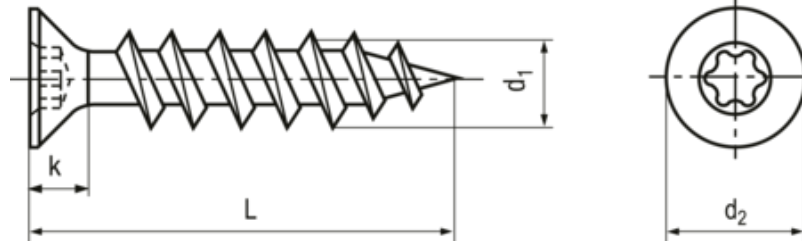

## Hexalobular (6 Lobe) socket flat countersunk head double neck chipboard screws, fully threaded

BN 20149