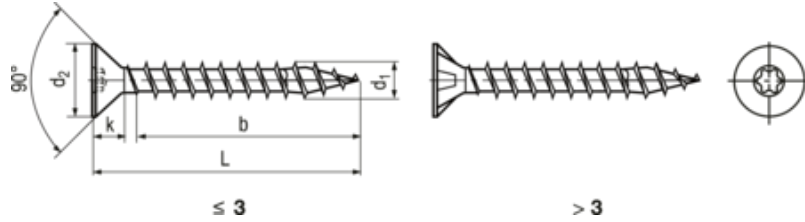

SPAX®

BN 20183 - Hexalobular (6 Lobe) socket flat countersunk head chipboard screws T-STAR plus, fully threaded with 4CUT point

Manufacturer

Product description

Other documentation: www.spax.com

Additional information