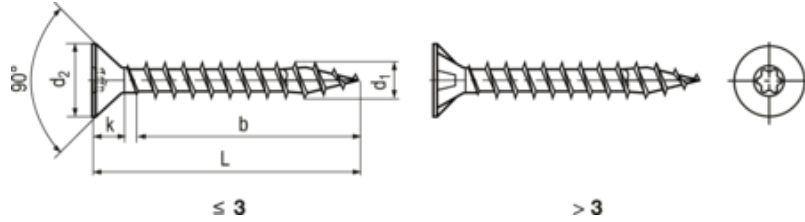

**SPAX®**

BN 20183 - Hexalobular (6 Lobe) socket flat countersunk head chipboard screws T-STAR plus, fully threaded with 4CUT point

Manufacturer

Product description

Other documentation: [www.spax.com](http://www.spax.com)