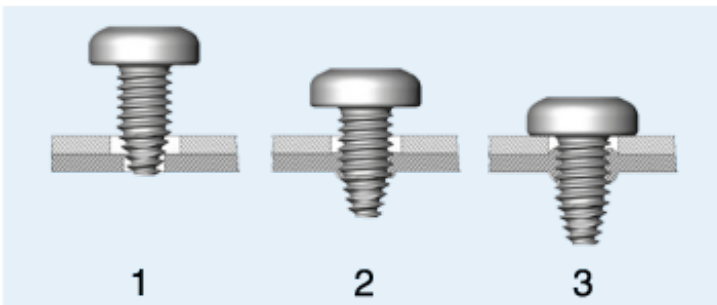

BN 20191

Self-tapping round washer head screws

with Torx®

Steel case-hardened 450 HV

zinc plated blue

ISO 4042

Quenched and tempered fasteners ≥ 360 HV and tempered case-hardened fasteners with electroplated coatings: Susceptible to hydrogen embrittlement! Further notice to residual risks can be found in the introduction section.

SHEETtracs® is a self tapping screw for safe mounting of thin sheet metal joints with pilot hole. Compatibility with metrics screws.

Pilot hole recommendations for thin sheets made of cold rolled, soft steel acc. to EN 10130

- 1. Applying
- 2. Thread forming
- 3. Tightening

Article#	ø nominal	d ₁	P	l ₁ max.	d ₂	s	k		A~	t min.	t max.	L
3354013	30	3	0,5	3,9	7,5	0,6	2,25	T10	2,8	1	1,3	6
3354014												8
3354015												10
3354016												12
3354017	35	3,5	0,6	4,6	9	0,7	2,5	T15	3,35	1,1	1,4	8
3354018												10
3354019												12
3354020												14
3354021	40	4	0,7	5	10	1	3	T20	3,95	1,25	1,7	8
3354022												10
3354023												12