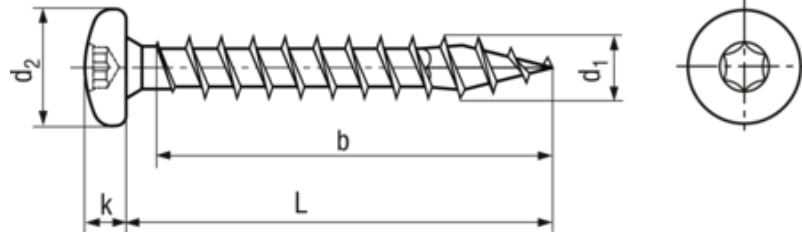

**SPAX®**

BN 20220 - Hexalobular (6 Lobe) socket pan head chipboard screws T-STAR plus, fully threaded with 4CUT point

Manufacturer

Product description

Other documentation: [www.spax.com](http://www.spax.com)