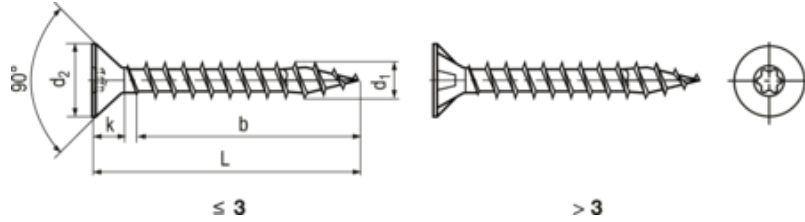

SPAX®

BN 14073 - Hexalobular (6 Lobe) socket flat countersunk head chipboard screws T-STAR plus, fully threaded with 4CUT point

Manufacturer

Product description

Other documentation: www.spax.com

Additional information