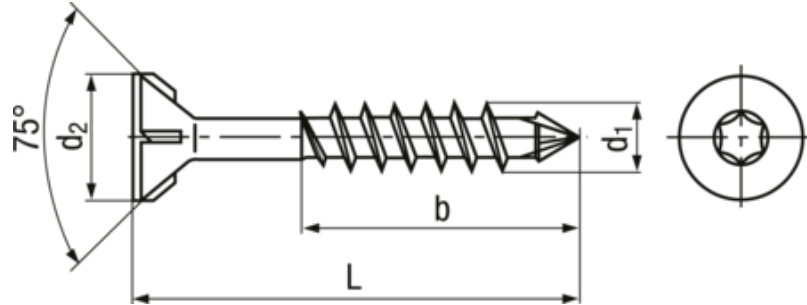

SPAX®-M

BN 20353 - Hexalobular (6 Lobe) socket flat countersunk head chipboard screws for MDF boards partially threaded, T-STAR plus and cutting ribs under the head with CUT point

Manufacturer

Product description

Headform

Countersunk

Drive

Hexalobular socket

Thread

partially threaded

Brand

SPAX®-M