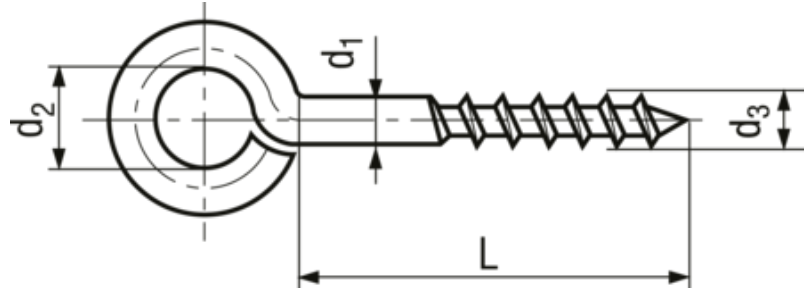

Eyelet wood screws

BN 972

Material

Steel

Surface

zinc plated blue

Article no	d3	L	d1	d2
3565027	2.3	8	1.8	3
3565028	2.7	10	2.3	5
3565029	2.7	12	2.3	5
3565030	3.2	16	2.6	5
3565031	3.2	18	2.6	6
3565032	3.6	16	2.9	6
3565033	3.6	20	2.9	6
3565035	3.6	40	2.9	4
3565036	4.3	20	3.5	9
3565037	4.3	25	3.5	9
3565045	4.4	45	4.4	7
3565038	4.8	20	3.8	8
3565039	4.8	25	3.8	8
3565040	4.8	30	3.8	10
3565050	5	45	5	10
3565041	5.5	25	4.4	10
3565043	5.5	30	4.4	12
3565044	5.5	35	4.4	12
3565052	5.8	40	5.8	12
3565053	5.8	50	5.8	12
3565054	5.8	100	5.8	9
3565046	6	30	4.7	8
3565047	6	35	4.7	12
3565048	6	60	4.7	8
3565049	6	80	4.7	8
3565055	6.8	45	6.8	14

Article no	d3	L	d1	d2
3565056	7.8	80	7.8	22
3565057	7.8	100	7.8	22
3565058	7.8	120	7.8	22

X-ON Electronics

Largest Supplier of Electrical and Electronic Components

Click to view similar products for [Screws & Fasteners](#) category: