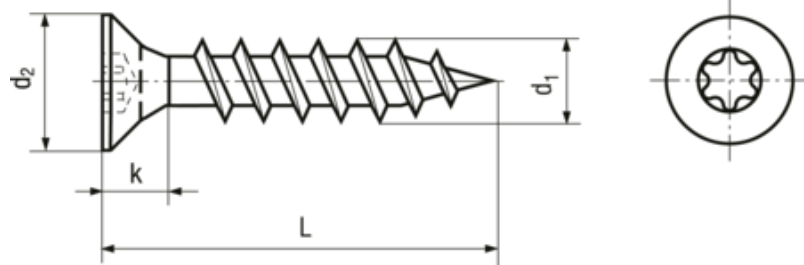

Hexalobular (6 Lobe) socket flat countersunk head chipboard screws fully threaded

BN 20592

Headform	Countersunk
Drive	Hexalobular socket
Thread	fully threaded
Material	Steel
Material execution	case-hardened
Surface	zinc plated blue, added lubricant
Warnings	<p>ISO 4042</p> <p>Quenched and tempered fasteners ≥ 360 HV and tempered case-hardened fasteners with electroplated coatings: Susceptible to hydrogen embrittlement!</p> <p>Further notice to residual risks can be found in the introduction section.</p>

Article no	d1	L	d2 max	k~	Hexalobular socket
3588397	3	10	6	2.9	X10
3588398	3	12	6	2.9	X10
3588399	3	16	6	2.9	X10
3588401	3	20	6	2.9	X10
3588402	3	25	6	2.9	X10
3588403	3	30	6	2.9	X10
3588404	3	35	6	2.9	X10
3588405	3	40	6	2.9	X10
3588406	3.5	12	7	3.2	X15
3588408	3.5	16	7	3.2	X15
3588410	3.5	20	7	3.2	X15
3588411	3.5	25	7	3.2	X15
3588412	3.5	30	7	3.2	X15
3588413	3.5	35	7	3.2	X15

Article no	d1	L	d2 max	k~	Hexalobular socket
3588414	3.5	40	7	3.2	X15
3588415	3.5	45	7	3.2	X15
3588416	3.5	50	7	3.2	X15
3588417	4	16	8	3.9	X20
3588418	4	20	8	3.9	X20
3588419	4	25	8	3.9	X20
3588421	4	30	8	3.9	X20
3588422	4	35	8	3.9	X20
3588423	4	40	8	3.9	X20
3588424	4	45	8	3.9	X20
3588425	4	50	8	3.9	X20
3588426	4	60	8	3.9	X20
3588427	4.5	16	9	4.2	X20
3588428	4.5	20	9	4.2	X20
3588429	4.5	25	9	4.2	X20
3588430	4.5	30	9	4.2	X20
3588431	4.5	35	9	4.2	X20
3588432	4.5	40	9	4.2	X20
3588433	4.5	45	9	4.2	X20
3588435	4.5	50	9	4.2	X20
3588436	4.5	60	9	4.2	X20
3588437	5	20	10	4.7	X25
3588438	5	25	10	4.7	X25
3588439	5	30	10	4.7	X25
3588440	5	35	10	4.7	X25
3588441	5	40	10	4.7	X25
3588442	5	45	10	4.7	X25
3588443	5	50	10	4.7	X25
3588444	5	60	10	4.7	X25
3588445	5	70	10	4.7	X25
3588446	6	40	12	5.3	X25
3588447	6	45	12	5.3	X25
3588448	6	50	12	5.3	X25
3588449	6	60	12	5.3	X25
3588450	6	70	12	5.3	X25