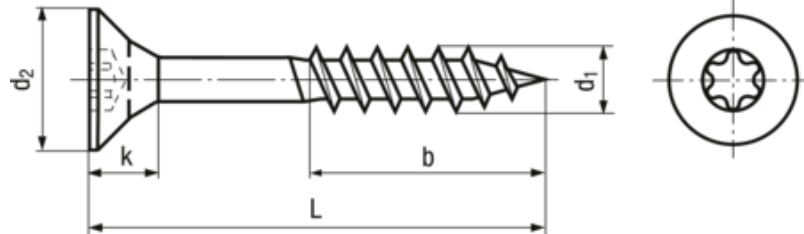

Hexalobular (6 Lobe) socket flat countersunk head chipboard screws partially threaded
BN 20593

Headform	Countersunk
Drive	Hexalobular socket
Thread	partially threaded
Material	Steel
Material execution	case-hardened
Surface	zinc plated blue, added lubricant
Warnings	<p>ISO 4042</p> <p>Quenched and tempered fasteners ≥ 360 HV and tempered case-hardened fasteners with electroplated coatings: Susceptible to hydrogen embrittlement!</p> <p>Further notice to residual risks can be found in the introduction section.</p>

Article no	d1	L	d2 max	k~	Hexalobular socket	b
3588459	3	25	6	1.8	X10	16
3588460	3	30	6	1.8	X10	18
3588461	3	35	6	1.8	X10	21
3588462	3	40	6	1.8	X10	24
3588463	3	45	6	1.8	X10	27
3588465	3.5	35	7	2	X15	21
3588466	3.5	40	7	2	X15	24
3588467	3.5	45	7	2	X15	27
3588468	3.5	50	7	2	X15	30
3588470	4	30	8	2.3	X20	18
3588471	4	35	8	2.3	X20	21
3588472	4	40	8	2.3	X20	24
3588473	4	45	8	2.3	X20	27
3588474	4	50	8	2.3	X20	30

Article no	d1	L	d2 max	k~	Hexalobular socket	b
3588475	4	60	8	2.3	X20	36
3588476	4	70	8	2.3	X20	42
3588477	4	80	8	2.3	X20	48
3588478	4.5	30	9	2.5	X20	18
3588479	4.5	35	9	2.5	X20	21
3588481	4.5	45	9	2.5	X20	27
3588484	4.5	70	9	2.5	X20	42
3588485	4.5	80	9	2.5	X20	48
3588488	5	40	10	2.8	X25	24
3588490	5	50	10	2.8	X25	30
3588497	5	120	10	2.8	X25	72
3588498	6	50	12	3.3	X25	30
3588499	6	60	12	3.3	X25	36
3588500	6	70	12	3.3	X25	42
3588504	6	110	12	3.3	X25	72
3588506	6	130	12	3.3	X25	72
3588508	6	150	12	3.3	X25	72
3588509	6	160	12	3.3	X25	72
3588493	5	80	10	2.8	X25	48