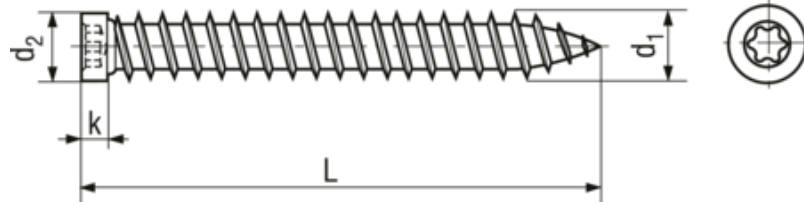

# Hexalobular (6 Lobe) socket cheese head frame screws

BN 20924

Headform	Cylindrical
Drive	Hexalobular socket
Thread	fully threaded
Material	Steel
Material execution	case-hardened
Surface	zinc plated blue, added lubricant
Warnings	<p>ISO 4042</p> <p>Quenched and tempered fasteners <math>\geq 360</math> HV and tempered case-hardened fasteners with electroplated coatings: Susceptible to hydrogen embrittlement!</p> <p>Further notice to residual risks can be found in the introduction section.</p>

Article no	d1	L	d2	k~	Hexalobular socket
3615134	7.5	42	7.5	4	X25
3615136	7.5	52	7.5	4	X25
3615137	7.5	62	7.5	4	X25
3615138	7.5	72	7.5	4	X25
3615139	7.5	82	7.5	4	X25
3615140	7.5	92	7.5	4	X25
3615141	7.5	102	7.5	4	X25
3615142	7.5	112	7.5	4	X25
3615143	7.5	122	7.5	4	X25
3615144	7.5	132	7.5	4	X25
3615145	7.5	152	7.5	4	X25
3615146	7.5	182	7.5	4	X25
3615147	7.5	212	7.5	4	X25