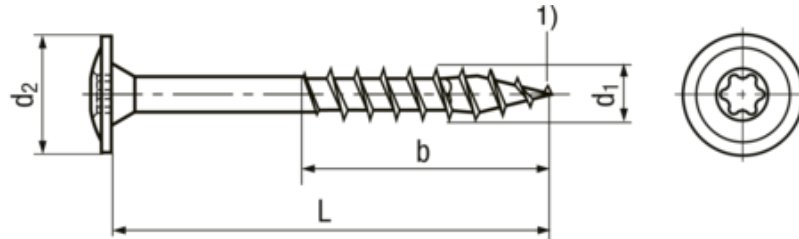

**SPAX®**

BN 20470 - Hexalobular (6 Lobe) T-STAR plus flange head screws for timber construction with 4CUT point

Manufacturer

Product description

- Waxed

Other documentation: [www.spax.com](http://www.spax.com)

Headform

Button with collar

Drive

Hexalobular socket

Thread

fully threaded

Brand

SPAX®