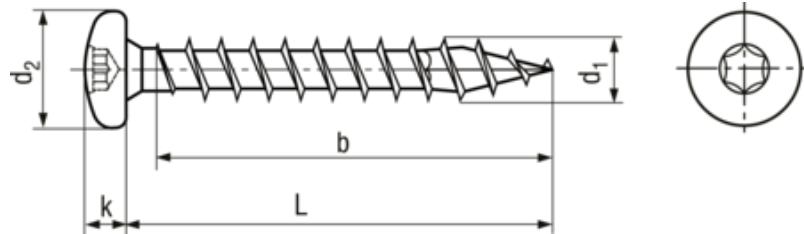

SPAX®

BN 21237 - Hexalobular (6 Lobe) socket pan head chipboard screws T-STAR plus, fully threaded with 4CUT point

Manufacturer

Product description

- Waxed

Other documentation: www.spax.com

Headform

Round

Material type

A2

Version

with 4CUT point

Certificates

Article no	d1	L	d2	k max	Hexalobular socket	b~
3620455	3	20	6	2.3	T10	18
3620456	3	30	6	2.3	T10	28
3620457	3.5	20	7	2.5	T15	18
3620458	3.5	30	7	2.5	T15	27
3620459	4	20	8	2.9	T20	18
3620460	4	25	8	2.9	T20	23
3620462	4	30	8	2.9	T20	27
3620463	4	35	8	2.9	T20	32
3620464	4	40	8	2.9	T20	37