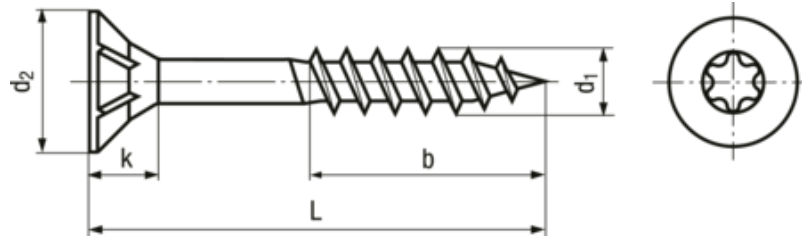

Hexalobular (6 Lobe) socket flat countersunk head partial thread and cutting ribs under the head

BN 20699

Headform	Countersunk
Drive	Hexalobular socket
Thread	partially threaded
Material	Steel
Material execution	case-hardened
Surface	zinc plated blue, added lubricant
Warnings	<p>ISO 4042</p> <p>Quenched and tempered fasteners ≥ 360 HV and tempered case-hardened fasteners with electroplated coatings: Susceptible to hydrogen embrittlement!</p> <p>Further notice to residual risks can be found in the introduction section.</p>

Article no	d1	L	d2 max	k~	Hexalobular socket	b
3675830	4.5	45	9	3.8	X20	27
3675832	4.5	60	9	3.8	X20	36
3675834	4.5	80	9	3.8	X20	48
3675836	5	35	10	4.2	X25	21
3675838	5	45	10	4.2	X25	27
3675807	3	25	6	2.6	X10	16
3675808	3	30	6	2.6	X10	18
3675809	3	35	6	2.6	X10	21
3675811	3	40	6	2.6	X10	24
3675812	3	45	6	2.6	X10	27
3675813	3.5	30	7	2.8	X15	18
3675814	3.5	35	7	2.8	X15	21
3675815	3.5	40	7	2.8	X15	24
3675816	3.5	45	7	2.8	X15	27

Article no	d1	L	d2 max	k~	Hexalobular socket	b
3675817	3.5	50	7	2.8	X15	30
3675818	4	30	8	3.6	X20	18
3675819	4	35	8	3.6	X20	21
3675820	4	40	8	3.6	X20	24
3675821	4	45	8	3.6	X20	27
3675822	4	50	8	3.6	X20	30
3675823	4	60	8	3.6	X20	36
3675824	4	70	8	3.6	X20	42
3675825	4	80	8	3.6	X20	48
3675826	4.5	30	9	3.8	X20	18
3675827	4.5	35	9	3.8	X20	21
3675829	4.5	40	9	3.8	X20	24
3675831	4.5	50	9	3.8	X20	30
3675833	4.5	70	9	3.8	X20	42
3675835	5	30	10	4.2	X25	18
3675837	5	40	10	4.2	X25	24
3675839	5	50	10	4.2	X25	30
3675840	5	60	10	4.2	X25	36
3675841	5	70	10	4.2	X25	42
3675842	5	80	10	4.2	X25	48
3675843	5	90	10	4.2	X25	54
3675844	5	100	10	4.2	X25	60
3675845	5	110	10	4.2	X25	72
3675847	5	120	10	4.2	X25	72
3675848	6	50	12	4.6	X30	30
3675849	6	60	12	4.6	X30	36
3675850	6	70	12	4.6	X30	42
3675851	6	80	12	4.6	X30	48
3675852	6	90	12	4.6	X30	54
3675853	6	100	12	4.6	X30	60
3675854	6	110	12	4.6	X30	72
3675855	6	120	12	4.6	X30	72
3675856	6	130	12	4.6	X30	72
3675857	6	140	12	4.6	X30	72
3675858	6	150	12	4.6	X30	72
3675859	6	160	12	4.6	X30	72