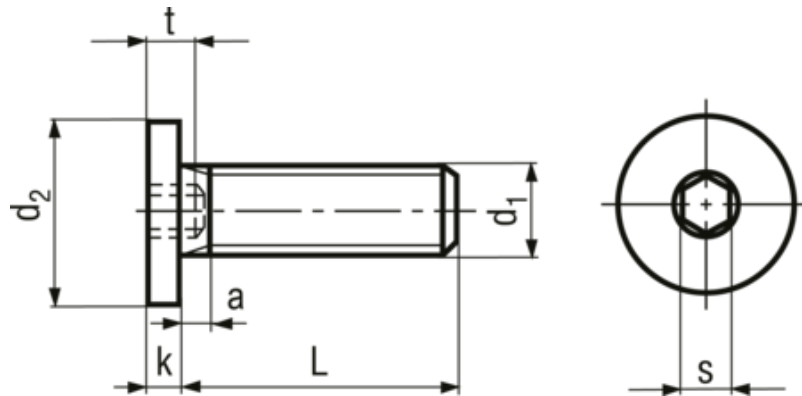

Hex socket head cap screws with special low head

BN 20697

Additional information	Fasteners to the given specification have a reduced loadability due to the head geometry according to ISO 898-1.
Headform	Cylindrical special low
Drive	Hexagon socket
Thread	fully threaded
Material	Steel
Strength class	010.9
Surface	zinc plated blue
Warnings	ISO 4042 Quenched and tempered fasteners ≥ 360 HV and tempered case-hardened fasteners with electroplated coatings: Susceptible to hydrogen embrittlement! Further notice to residual risks can be found in the introduction section.

Article no	d1	L	d2	k max	a max	s	t max
9011796	M3	5	6	1.37	1.5	1.5	2
9011797	M3	10	6	1.37	1.5	1.5	2
3739750	M4	6	8	1.5	2.1	2	2.5
3739751	M4	8	8	1.5	2.1	2	2.5
3739752	M4	10	8	1.5	2.1	2	2.5
3739753	M4	12	8	1.5	2.1	2	2.5
9011798	M4	20	8	1.5	2.1	2	2.5
3739754	M5	6	9	1.5	2.2	3	3
3739755	M5	8	9	1.5	2.2	3	3
3739756	M5	10	9	1.5	2.2	3	3
3739757	M5	12	9	1.5	2.2	3	3
3739758	M5	16	9	1.5	2.2	3	3
3739759	M5	20	9	1.5	2.2	3	3

Article no	d1	L	d2	k max	a max	s	t max
3739760	M5	25	9	1.5	2.2	3	3
3739761	M6	6	10	1.5	2.4	3	4
3739762	M6	8	10	1.5	2.4	3	4
3739763	M6	10	10	1.5	2.4	3	4
3739764	M6	12	10	1.5	2.4	3	4
3739765	M6	16	10	1.5	2.4	3	4
3739766	M6	20	10	1.5	2.4	3	4
3739767	M6	25	10	1.5	2.4	3	4
3739768	M6	30	10	1.5	2.4	3	4
9011799	M8	8	13	1.5	3.2	4	5
3739769	M8	10	13	1.5	3.2	4	5
3739771	M8	12	13	1.5	3.2	4	5
3739773	M8	16	13	1.5	3.2	4	5
3739774	M8	20	13	1.5	3.2	4	5
3739775	M8	25	13	1.5	3.2	4	5
3739776	M8	30	13	1.5	3.2	4	5
9011805	M8	40	13	1.5	3.2	4	5
9011806	M8	50	13	1.5	3.2	4	5
3739777	M10	12	16	1.5	3.5	5	6
9011807	M10	25	16	1.5	3.5	5	6