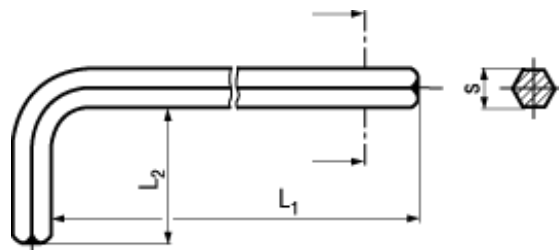

~DIN 911

~ISO 2936

Standard withdrawn

**BN 30116**

**Hex socket keys**

short type

Steel

zinc plated blue

| Article# | s | L1~ | L2~ |
|----------|---|-----|-----|
| 5400768  | 3 | 53  | 11  |
| 5400769  | 4 | 59  | 19  |
| 5400770  | 5 | 60  | 22  |
| 5400771  | 6 | 65  | 25  |
| 5400772  | 8 | 80  | 35  |