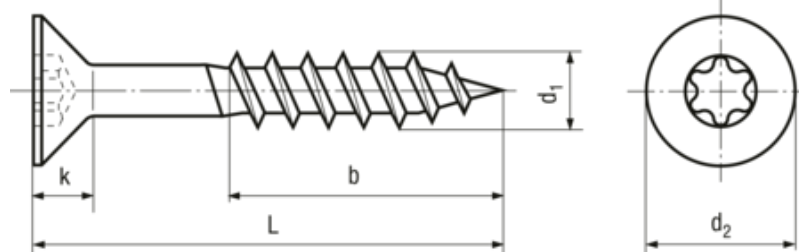

Hexalobular (6 Lobe) socket flat head countersunk screws double neck chipboard screws, partially threaded

BN 33022

Product description

- Waxed

Headform

Countersunk

Drive

Hexalobular socket

Thread

partially threaded

Material

Stainless steel

Material type

A2

Article no	d1	L	d2 max	k max	Hexalobular socket	b
5813400	3	25	6	1.9	X10	16
5813410	3	30	6	1.9	X10	18
5813420	3	35	6	1.9	X10	22
5813430	3	40	6	1.9	X10	24
5813460	3.5	25	7	2.1	X15	16
5813470	3.5	30	7	2.1	X15	18
5813480	3.5	35	7	2.1	X15	22
5813490	3.5	40	7	2.1	X15	24
5813520	4	25	8	2.5	X20	16
5813530	4	30	8	2.5	X20	18
5813540	4	35	8	2.5	X20	22
5813550	4	40	8	2.5	X20	24
5813560	4	45	8	2.5	X20	28
5813570	4	50	8	2.5	X20	30
5813580	4	60	8	2.5	X20	36
5813590	4	70	8	2.5	X20	42
5813600	4.5	25	9	2.7	X20	16
5813610	4.5	30	9	2.7	X20	18