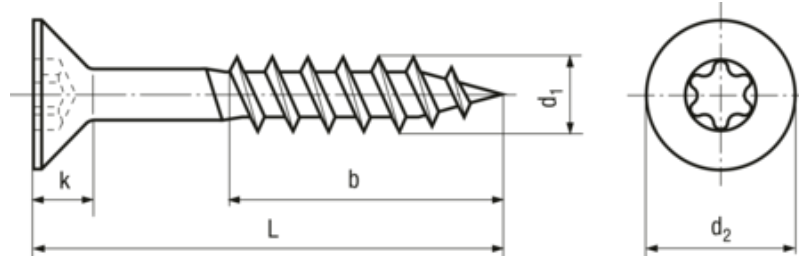

Hexalobular (6 Lobe) socket flat head countersunk screws double neck chipboard screws, partially threaded

BN 33022

Product description

- Waxed

Headform

Countersunk

Drive

Hexalobular socket

Thread

partially threaded

Material

Stainless steel

Material type

A2

Article no	d1	L	d2 max	k max	Hexalobular socket	b
5813400	3	25	6	1.9	X10	16
5813410	3	30	6	1.9	X10	18
5813420	3	35	6	1.9	X10	22
5813430	3	40	6	1.9	X10	24
5813460	3.5	25	7	2.1	X15	16
5813470	3.5	30	7	2.1	X15	18
5813480	3.5	35	7	2.1	X15	22
5813490	3.5	40	7	2.1	X15	24
5813520	4	25	8	2.5	X20	16
5813530	4	30	8	2.5	X20	18
5813540	4	35	8	2.5	X20	22
5813550	4	40	8	2.5	X20	24
5813560	4	45	8	2.5	X20	28
5813570	4	50	8	2.5	X20	30
5813580	4	60	8	2.5	X20	36
5813590	4	70	8	2.5	X20	42
5813600	4.5	25	9	2.7	X20	16
5813610	4.5	30	9	2.7	X20	18