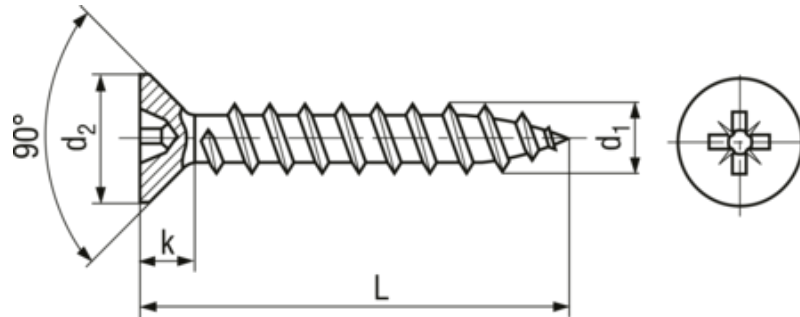

Pozi flat countersunk head chipboard screws form Z, fully threaded

BN 20143

Headform	Countersunk
Drive	Cross recess Z (Pozidriv)
Thread	fully threaded
Material	Steel
Material execution	case-hardened
Surface	zinc plated blue
Warnings	<p>ISO 4042</p> <p>Quenched and tempered fasteners ≥ 360 HV and tempered case-hardened fasteners with electroplated coatings: Susceptible to hydrogen embrittlement!</p> <p>Further notice to residual risks can be found in the introduction section.</p>

partially threaded version over 70 mm at manufacturer's option

Article no	d1	L	d2	k	Pozidriv
8159564	2.5	12	5	1.4	1
8159505	3	12	6	2	1
8159483	3	16	6	2	1
8159432	3	20	6	2	1
8159440	3	25	6	2	1
8159459	3	30	6	2	1
8159467	3	35	6	2	1
8159475	3.5	12	7	2.3	2
8159424	3.5	16	7	2.3	2
8159351	3.5	20	7	2.3	2
8159378	3.5	25	7	2.3	2
8159386	3.5	30	7	2.3	2

Article no	d1	L	d2	k	Pozidriv
8159394	3.5	35	7	2.3	2
8159343	4	16	8	2.6	2
8159270	4	20	8	2.6	2
8159289	4	25	8	2.6	2
8159297	4	30	8	2.6	2
8159300	4	35	8	2.6	2
8159319	4	40	8	2.6	2
8159327	4	45	8	2.6	2
8159335	4	50	8	2.6	2
8159025	4.5	30	9	3	2
8159033	4.5	35	9	3	2
8159041	4.5	40	9	3	2
8159076	4.5	50	9	3	2
8159092	5	20	10	3.2	2
8159106	5	25	10	3.2	2
8159114	5	30	10	3.2	2
8159122	5	35	10	3.2	2
8159130	5	40	10	3.2	2
8159157	5	50	10	3.2	2
8159165	5	55	10	3.2	2
8159173	5	60	10	3.2	2
3223315	6	30	12	3.8	3