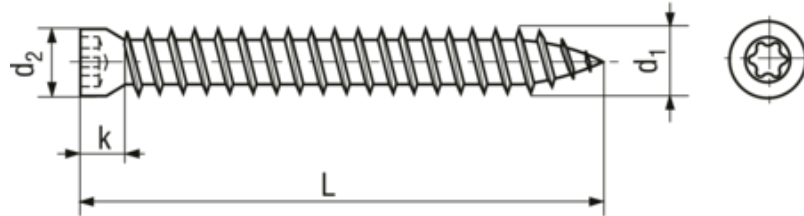

# Hexalobular (6 Lobe) socket cheese head frame screws

BN 20930

Headform	Cylindrical
Drive	Hexalobular socket
Thread	fully threaded
Material	Steel
Material execution	case-hardened
Surface	zinc plated blue, added lubricant
Warnings	<p>ISO 4042</p> <p>Quenched and tempered fasteners <math>\geq 360</math> HV and tempered case-hardened fasteners with electroplated coatings: Susceptible to hydrogen embrittlement!</p> <p>Further notice to residual risks can be found in the introduction section.</p>

Article no	d1	L	d2	k~	Hexalobular socket
9014615	7.5	40	8.3	5.7	X30
9014617	7.5	60	8.3	5.7	X30
9014619	7.5	80	8.3	5.7	X30
9014626	7.5	100	8.3	5.7	X30
9014628	7.5	120	8.3	5.7	X30
9014630	7.5	140	8.3	5.7	X30
9014632	7.5	180	8.3	5.7	X30
9014634	7.5	240	8.3	5.7	X30
9014636	7.5	320	8.3	5.7	X30
9014616	7.5	50	8.3	5.7	X30
9014618	7.5	70	8.3	5.7	X30
9014625	7.5	90	8.3	5.7	X30
9014627	7.5	110	8.3	5.7	X30
9014629	7.5	130	8.3	5.7	X30

Article no	d1	L	d2	k~	Hexalobular socket
9014631	7.5	150	8.3	5.7	X30
9014633	7.5	210	8.3	5.7	X30
9014635	7.5	270	8.3	5.7	X30