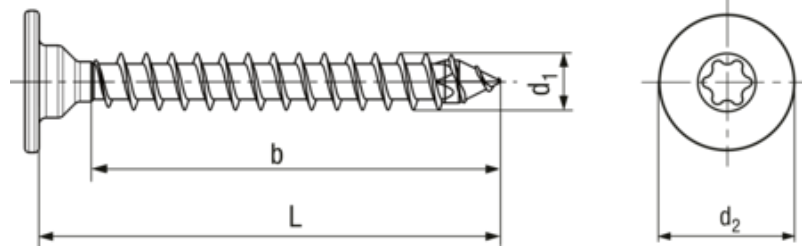

SPAX®

BN 20937 - Chipboard screws T-STAR plus, fully threaded with 4CUT point

Manufacturer

Product description

Other documentation: www.spax.com

Additional information

The WIROX® coating is an alternative chromium free (VI) surface coating with considerably higher corrosion protection compared to yellow electrogalvanizing.

Headform

Cylindrical flat

Drive

Hexalobular socket

Thread

fully threaded

Brand

SPAX®