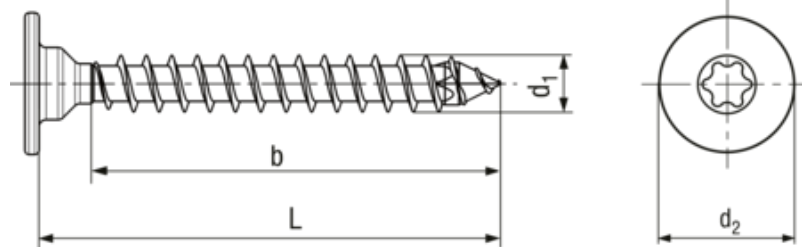

**SPAX®**

**BN 20937 - Chipboard screws T-STAR plus, fully threaded with 4CUT point**

Manufacturer

Product description

Other documentation: [www.spax.com](http://www.spax.com)

Additional information

The WIROX® coating is an alternative chromium free (VI) surface coating with considerably higher corrosion protection compared to yellow electrogalvanizing.

Headform

Cylindrical flat

Drive

Hexalobular socket

Thread

fully threaded

Brand

SPAX®