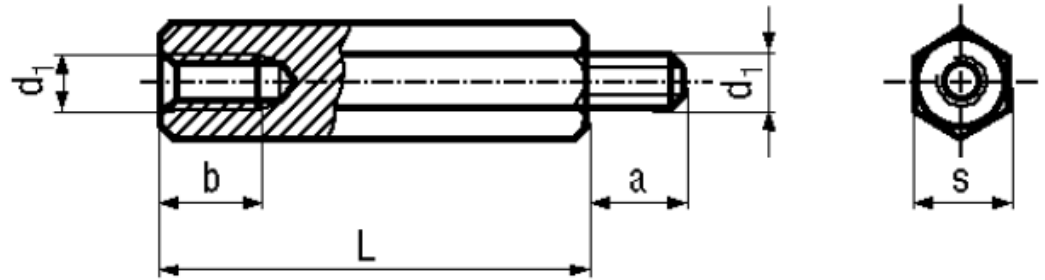

BN 3318

Hexagon stand-offs
with internal and external thread

Material	Steel	Surface	zinc plated blue
----------	--------------	---------	-------------------------

Article No. - 1539892

d ₁	M4
L	25
b min.	-
b	7
s h11	7
a	6