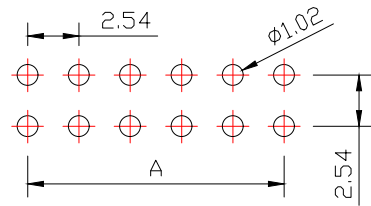

SPECIFICATIONS

Current Rating: 3Amps
 Insulation Resistance: 1000MΩ Min
 Contact Resistance: 20mΩ Max
 Withstanding Voltage: AC 1000V
 Operation Temperature: -40° to +105°
 Contact Material: Brass
 Insulator Material: Polyester (UL 94V-0)
 Contact plating: Gold Flash
 Standard: PA6T
 Max. Processing Temp: 240° C for 30-60 seconds
 (260° C for 10 seconds)

RECOMMEND P. C. B LAYOUT
 PCB TOLERANCE: ±0.05 (TOP VIEW)

No. of	DIM. A	DIM. B	No. of	DIM. A	DIM. B	No. of	DIM. A	DIM. B
6	5.08	7.62	20	22.86	25.40	36	43.18	45.72
8	7.62	10.16	24	27.94	30.48	40	48.26	50.80
10	10.16	12.70	26	30.48	33.02	44	53.34	55.88
12	12.70	15.24	28	33.02	35.56	50	60.96	63.50
14	15.24	17.78	30	35.56	38.10	60	73.66	76.20
16	17.78	20.32	32	38.10	40.64	64	78.74	81.28
18	20.32	22.86	34	40.64	43.18			

UNLESS OTHERWISE SPECIFIED TOLERANCE
 X : ±0.30 X° : ±5°
 X.X : ±0.25 X.X° : ±1°
 X.XX : ±0.20 X.XX° : ±0.5°

DRAWN NAME: 2.54DC3-NPIn H8.9 90度 PC3.2 PB13.3 L15.5/20.5 6T

SIZE	A4	SCALE	N:1	PROUCT NO.	BX-IDC2.54-2-10PWZ			
REV	A	UNIT	mm	PROJECT		PAGE	1/1	