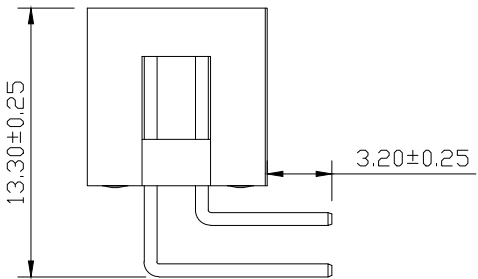

SPECIFICATIONS

Current Rating: 3Amps
 Insulation Resistance: 1000MΩ Min
 Contact Resistance: 20mΩ Max
 Withstanding Voltage: AC 1000V
 Operation Temperature: -40° to +105°
 Contact Material: Brass
 Insulator Material: Polyester (UL 94V-0)
 Contact plating: Gold Flash
 Standard: PA6T
 Max. Processing Temp: 240° C for 30-60 seconds
 (260° C for 10 seconds)

RECOMMEND P. C. B LAYOUT
 PCB TOLERANCE: ±0.05 (TOP VIEW)

No. of	DIM. A	DIM. B	No. of	DIM. A	DIM. B	No. of	DIM. A	DIM. B
6	5.08	7.62	20	22.86	25.40	36	43.18	45.72
8	7.62	10.16	24	27.94	30.48	40	48.26	50.80
10	10.16	12.70	26	30.48	33.02	44	53.34	55.88
12	12.70	15.24	28	33.02	35.56	50	60.96	63.50
14	15.24	17.78	30	35.56	38.10	60	73.66	76.20
16	17.78	20.32	32	38.10	40.64	64	78.74	81.28
18	20.32	22.86	34	40.64	43.18			

UNLESS OTHERWISE SPECIFIED TOLERANCE
 X : ±0.30 X° : ±5°
 X.X : ±0.25 X.X° : ±1°
 X.XX : ±0.20 X.XX° : ±0.5°

DRAWN NAME: 2.54DC3-NPIn H8.9 90度 PC3.2 PB13.3 L15.5/20.5 6T

SIZE	A4	SCALE	N:1	PROUCT NO.	BX-IDC2.54-2-10PWZ			
REV	A	UNIT	mm	PROJECT		PAGE	1/1	