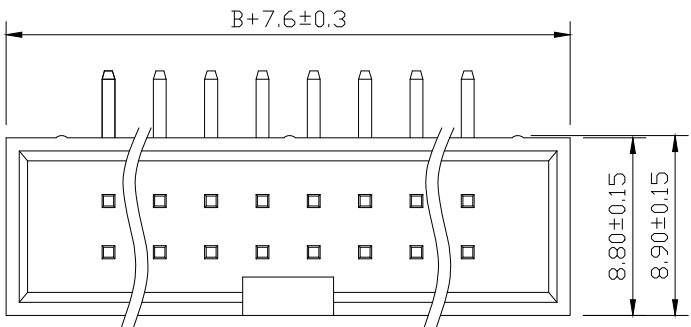

SPECIFICATIONS

Current Rating: 3Amps
 Insulation Resistance: 1000MΩ Min
 Contact Resistance: 20mΩ Max
 Withstanding Voltage: AC 1000V
 Operation Temperature: -40° to +105°
 Contact Material: Brass
 Insulator Material: Polyester (UL 94V-0)
 Contact plating: Gold Flash
 Standard: PA6T
 Max. Processing Temp: 240° C for 30-60 seconds
 (260° C for 10 seconds)

RECOMMEND P. C. B LAYOUT
 PCB TOLERANCE: ±0.05 (TOP VIEW)

No. of	DIM. A	DIM. B	No. of	DIM. A	DIM. B	No. of	DIM. A	DIM. B
6	5.08	7.62	20	22.86	25.40	36	43.18	45.72
8	7.62	10.16	24	27.94	30.48	40	48.26	50.80
10	10.16	12.70	26	30.48	33.02	44	53.34	55.88
12	12.70	15.24	28	33.02	35.56	50	60.96	63.50
14	15.24	17.78	30	35.56	38.10	60	73.66	76.20
16	17.78	20.32	32	38.10	40.64	64	78.74	81.28
18	20.32	22.86	34	40.64	43.18			

UNLESS OTHERWISE SPECIFIED TOLERANCE
 X : ±0.30 X° : ±5°
 X.X : ±0.25 X.X° : ±1°
 X.XX : ±0.20 X.XX° : ±0.5°

DRAWN NAME: 2.54DC3-NPIn H8.9 90度 PC3.2 PB13.3 L15.5/20.5 6T

SIZE	A4	SCALE	N:1	PROUCT NO.	BX-IDC2.54-2-10PWZ			
REV	A	UNIT	mm	PROJECT		PAGE	1/1	