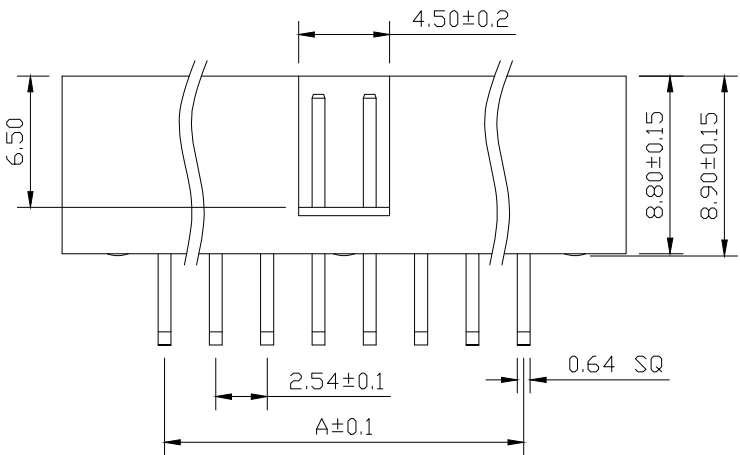

SPECIFICATIONS

Current Rating: 3Amps
 Insulation Resistance: 1000MΩ Min
 Contact Resistance: 20mΩ Max
 Withstanding Voltage: AC 1000V
 Operation Temperature: -40° to +105°
 Contact Material: Brass
 Insulator Material: Polyester (UL 94V-0)
 Contact plating: Gold Flash
 Standard: PA6T
 Max. Processing Temp: 240° C for 30-60 seconds
 (260° C for 10 seconds)

RECOMMEND P. C. B LAYOUT
 PCB TOLERANCE: ±0.05 (TOP VIEW)

No. of	DIM. A	DIM. B	No. of	DIM. A	DIM. B	No. of	DIM. A	DIM. B
6	5.08	7.62	20	22.86	25.40	36	43.18	45.72
8	7.62	10.16	24	27.94	30.48	40	48.26	50.80
10	10.16	12.70	26	30.48	33.02	44	53.34	55.88
12	12.70	15.24	28	33.02	35.56	50	60.96	63.50
14	15.24	17.78	30	35.56	38.10	60	73.66	76.20
16	17.78	20.32	32	38.10	40.64	64	78.74	81.28
18	20.32	22.86	34	40.64	43.18			

UNLESS OTHERWISE SPECIFIED TOLERANCE
 X : ±0.30 X° : ±5°
 X.X : ±0.25 X.X° : ±1°
 X.XX : ±0.20 X.XX° : ±0.5°

DRAWN NAME: 2.54DC3-NPIn H8.9 90度 PC3.2 PB13.3 L15.5/20.5 6T

SIZE	A4	SCALE	N:1	PROUCT NO.	BX-IDC2.54-2-10PWZ			
REV	A	UNIT	mm	PROJECT		PAGE	1/1	