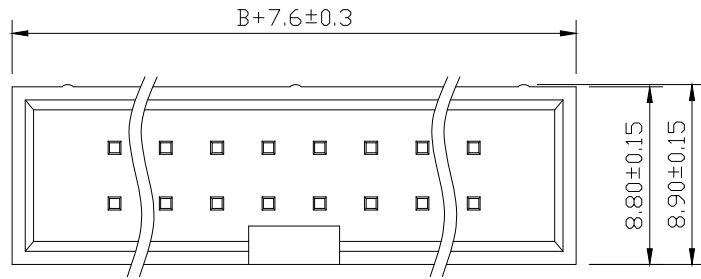

# SPECIFICATIONS

Current Rating: 3Amps  
 Insulation Resistance: 1000MΩ Min  
 Contact Resistance: 20mΩ Max  
 Withstanding Voltage: AC 1000V  
 Operation Temperature: -40° to +105°  
 Contact Material: Brass  
 Insulator Material: Polyester (UL 94V-0)  
 Contact plating: Gold Flash  
 Standard: PA6T  
 Max. Processing Temp: 240° C for 30-60 seconds  
 (260° C for 10 seconds)

RECOMMEND P. C. B LAYOUT  
 PCB TOLERANCE: ±0.05 (TOP VIEW)

No. of	DIM. A	DIM. B	No. of	DIM. A	DIM. B	No. of	DIM. A	DIM. B
6	5.08	7.62	20	22.86	25.40	36	43.18	45.72
8	7.62	10.16	24	27.94	30.48	40	48.26	50.80
10	10.16	12.70	26	30.48	33.02	44	53.34	55.88
12	12.70	15.24	28	33.02	35.56	50	60.96	63.50
14	15.24	17.78	30	35.56	38.10	60	73.66	76.20
16	17.78	20.32	32	38.10	40.64	64	78.74	81.28
18	20.32	22.86	34	40.64	43.18			

UNLESS OTHERWISE SPECIFIED TOLERANCE  
 X : ±0.30 X° : ±5°  
 X.X : ±0.25 X.X° : ±1°  
 X.XX : ±0.20 X.XX° : ±0.5°

DRAWN NAME: 2.54DC3-NPin H8.9 180度 PC3.2 L11.5 6T

SIZE	A4	SCALE	N:1	PROUCT NO.	BX-1DC2.54-2-10PZZ			
REV	A	UNIT	mm	PROJECT		PAGE	1/1	