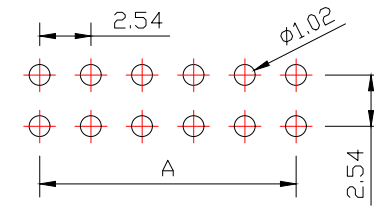

# SPECIFICATIONS

Current Rating: 3Amps  
 Insulation Resistance: 1000MΩ Min  
 Contact Resistance: 20mΩ Max  
 Withstanding Voltage: AC 1000V  
 Operation Temperature: -40° to +105°  
 Contact Material: Brass  
 Insulator Material: Polyester (UL 94V-0)  
 Contact plating: Gold Flash  
 Standard: PA6T  
 Max. Processing Temp: 240° C for 30-60 seconds  
 (260° C for 10 seconds)

RECOMMEND P. C. B LAYOUT  
 PCB TOLERANCE: ±0.05 (TOP VIEW)

No. of	DIM. A	DIM. B	No. of	DIM. A	DIM. B	No. of	DIM. A	DIM. B
6	5.08	7.62	20	22.86	25.40	36	43.18	45.72
8	7.62	10.16	24	27.94	30.48	40	48.26	50.80
10	10.16	12.70	26	30.48	33.02	44	53.34	55.88
12	12.70	15.24	28	33.02	35.56	50	60.96	63.50
14	15.24	17.78	30	35.56	38.10	60	73.66	76.20
16	17.78	20.32	32	38.10	40.64	64	78.74	81.28
18	20.32	22.86	34	40.64	43.18			

UNLESS OTHERWISE SPECIFIED TOLERANCE  
 X : ±0.30 X° : ±5°  
 X.X : ±0.25 X.X° : ±1°  
 X.XX : ±0.20 X.XX° : ±0.5°

DRAWN NAME: 2.54DC3-NPin H8.9 180度 PC3.2 L11.5 6T

SIZE	A4	SCALE	N:1	PROUCT NO.	BX-1DC2.54-2-10PZZ			
REV	A	UNIT	mm	PROJECT		PAGE	1/1	