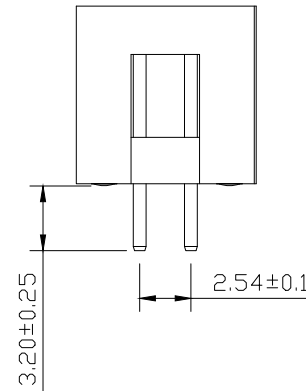

# SPECIFICATIONS

Current Rating: 3Amps  
 Insulation Resistance: 1000MΩ Min  
 Contact Resistance: 20mΩ Max  
 Withstanding Voltage: AC 1000V  
 Operation Temperature: -40° to +105°  
 Contact Material: Brass  
 Insulator Material: Polyester (UL 94V-0)  
 Contact plating: Gold Flash  
 Standard: PA6T  
 Max. Processing Temp: 240° C for 30-60 seconds  
 (260° C for 10 seconds)

RECOMMEND P. C. B LAYOUT  
 PCB TOLERANCE: ±0.05 (TOP VIEW)

No. of	DIM. A	DIM. B	No. of	DIM. A	DIM. B	No. of	DIM. A	DIM. B
6	5.08	7.62	20	22.86	25.40	36	43.18	45.72
8	7.62	10.16	24	27.94	30.48	40	48.26	50.80
10	10.16	12.70	26	30.48	33.02	44	53.34	55.88
12	12.70	15.24	28	33.02	35.56	50	60.96	63.50
14	15.24	17.78	30	35.56	38.10	60	73.66	76.20
16	17.78	20.32	32	38.10	40.64	64	78.74	81.28
18	20.32	22.86	34	40.64	43.18			

UNLESS OTHERWISE SPECIFIED TOLERANCE  
 X : ±0.30 X° : ±5°  
 X.X : ±0.25 X.X° : ±1°  
 X.XX : ±0.20 X.XX° : ±0.5°

DRAWN NAME: 2.54DC3-NPin H8.9 180度 PC3.2 L11.5 6T

SIZE	A4	SCALE	N:1	PROUCT NO.	BX-1DC2.54-2-10PZZ			
REV	A	UNIT	mm	PROJECT		PAGE	1/1	