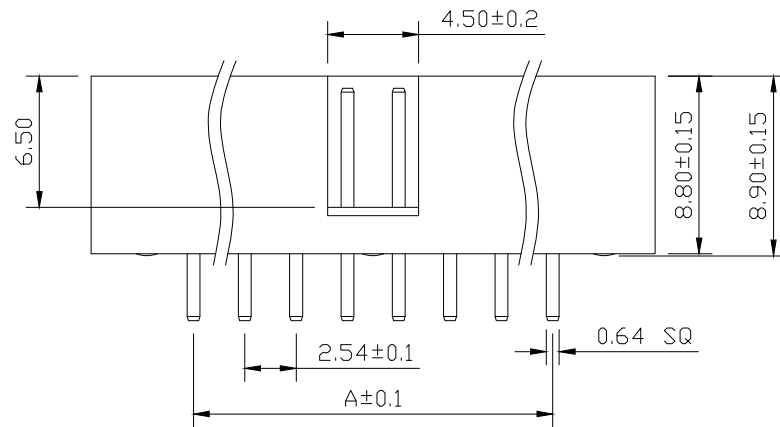

# SPECIFICATIONS

Current Rating: 3Amps  
 Insulation Resistance: 1000MΩ Min  
 Contact Resistance: 20mΩ Max  
 Withstanding Voltage: AC 1000V  
 Operation Temperature: -40° to +105°  
 Contact Material: Brass  
 Insulator Material: Polyester (UL 94V-0)  
 Contact plating: Gold Flash  
 Standard: PA6T  
 Max. Processing Temp: 240° C for 30-60 seconds  
 (260° C for 10 seconds)

RECOMMEND P. C. B LAYOUT  
 PCB TOLERANCE: ±0.05 (TOP VIEW)

No. of	DIM. A	DIM. B	No. of	DIM. A	DIM. B	No. of	DIM. A	DIM. B
6	5.08	7.62	20	22.86	25.40	36	43.18	45.72
8	7.62	10.16	24	27.94	30.48	40	48.26	50.80
10	10.16	12.70	26	30.48	33.02	44	53.34	55.88
12	12.70	15.24	28	33.02	35.56	50	60.96	63.50
14	15.24	17.78	30	35.56	38.10	60	73.66	76.20
16	17.78	20.32	32	38.10	40.64	64	78.74	81.28
18	20.32	22.86	34	40.64	43.18			

UNLESS OTHERWISE SPECIFIED TOLERANCE  
 X : ±0.30 X° : ±5°  
 X.X : ±0.25 X.X° : ±1°  
 X.XX : ±0.20 X.XX° : ±0.5°

DRAWN NAME: 2.54DC3-NPin H8.9 180度 PC3.2 L11.5 6T

SIZE	A4	SCALE	N:1	PROUCT NO.	BX-1DC2.54-2-10PZZ			
REV	A	UNIT	mm	PROJECT		PAGE	1/1	