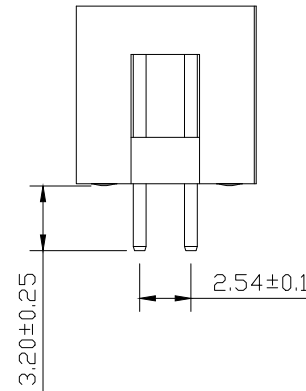

SPECIFICATIONS

Current Rating: 3Amps
 Insulation Resistance: 1000MΩ Min
 Contact Resistance: 20mΩ Max
 Withstanding Voltage: AC 1000V
 Operation Temperature: -40° to +105°
 Contact Material: Brass
 Insulator Material: Polyester (UL 94V-0)
 Contact plating: Gold Flash
 Standard: PA6T
 Max. Processing Temp: 240° C for 30-60 seconds
 (260° C for 10 seconds)

RECOMMEND P. C. B LAYOUT
 PCB TOLERANCE: ±0.05 (TOP VIEW)

No. of	DIM. A	DIM. B	No. of	DIM. A	DIM. B	No. of	DIM. A	DIM. B
6	5.08	7.62	20	22.86	25.40	36	43.18	45.72
8	7.62	10.16	24	27.94	30.48	40	48.26	50.80
10	10.16	12.70	26	30.48	33.02	44	53.34	55.88
12	12.70	15.24	28	33.02	35.56	50	60.96	63.50
14	15.24	17.78	30	35.56	38.10	60	73.66	76.20
16	17.78	20.32	32	38.10	40.64	64	78.74	81.28
18	20.32	22.86	34	40.64	43.18			

UNLESS OTHERWISE SPECIFIED TOLERANCE
 X : ±0.30 X° : ±5°
 X.X : ±0.25 X.X° : ±1°
 X.XX : ±0.20 X.XX° : ±0.5°

DRAWN NAME: 2.54DC3-NPin H8.9 180度 PC3.2 L11.5 6T

SIZE	A4	SCALE	N:1	PROUCT NO.	BX-1DC2.54-2-12PZZ			
REV	A	UNIT	mm	PROJECT		PAGE	1/1	