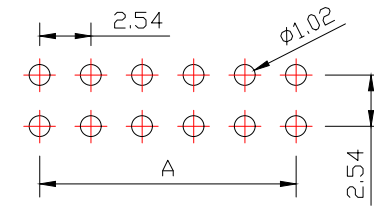

SPECIFICATIONS

Current Rating: 3Amps
 Insulation Resistance: 1000MΩ Min
 Contact Resistance: 20mΩ Max
 Withstanding Voltage: AC 1000V
 Operation Temperature: -40° to +105°
 Contact Material: Brass
 Insulator Material: Polyester (UL 94V-0)
 Contact plating: Gold Flash
 Standard: PA6T
 Max. Processing Temp: 240° C for 30-60 seconds
 (260° C for 10 seconds)

RECOMMEND P. C. B LAYOUT
 PCB TOLERANCE: ±0.05 (TOP VIEW)

No. of	DIM. A	DIM. B	No. of	DIM. A	DIM. B	No. of	DIM. A	DIM. B
6	5.08	7.62	20	22.86	25.40	36	43.18	45.72
8	7.62	10.16	24	27.94	30.48	40	48.26	50.80
10	10.16	12.70	26	30.48	33.02	44	53.34	55.88
12	12.70	15.24	28	33.02	35.56	50	60.96	63.50
14	15.24	17.78	30	35.56	38.10	60	73.66	76.20
16	17.78	20.32	32	38.10	40.64	64	78.74	81.28
18	20.32	22.86	34	40.64	43.18			

UNLESS OTHERWISE SPECIFIED TOLERANCE
 X : ±0.30 X° : ±5°
 X.X : ±0.25 X.X° : ±1°
 X.XX : ±0.20 X.XX° : ±0.5°

DRAWN NAME: 2.54DC3-NPin H8.9 180度 PC3.2 L11.5 6T

SIZE	A4	SCALE	N:1	PROUCT NO.	BX-1DC2.54-2-12PZZ			
REV	A	UNIT	mm	PROJECT		PAGE	1/1	