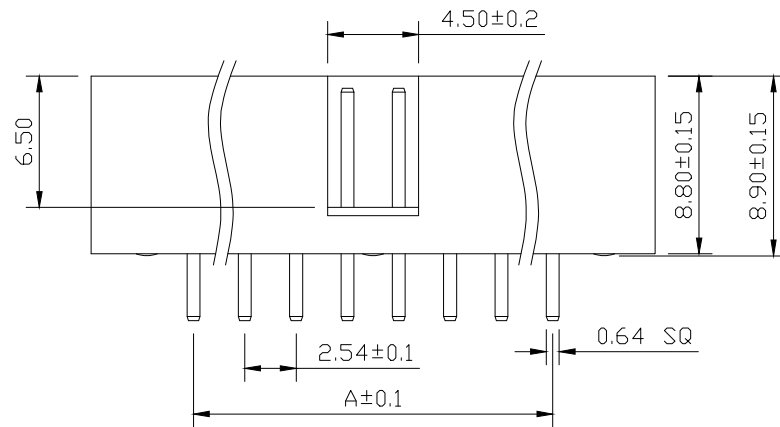

SPECIFICATIONS

Current Rating: 3Amps
 Insulation Resistance: 1000MΩ Min
 Contact Resistance: 20mΩ Max
 Withstanding Voltage: AC 1000V
 Operation Temperature: -40° to +105°
 Contact Material: Brass
 Insulator Material: Polyester (UL 94V-0)
 Contact plating: Gold Flash
 Standard: PA6T
 Max. Processing Temp: 240° C for 30-60 seconds
 (260° C for 10 seconds)

RECOMMEND P. C. B LAYOUT
 PCB TOLERANCE: ±0.05 (TOP VIEW)

No. of	DIM. A	DIM. B	No. of	DIM. A	DIM. B	No. of	DIM. A	DIM. B
6	5.08	7.62	20	22.86	25.40	36	43.18	45.72
8	7.62	10.16	24	27.94	30.48	40	48.26	50.80
10	10.16	12.70	26	30.48	33.02	44	53.34	55.88
12	12.70	15.24	28	33.02	35.56	50	60.96	63.50
14	15.24	17.78	30	35.56	38.10	60	73.66	76.20
16	17.78	20.32	32	38.10	40.64	64	78.74	81.28
18	20.32	22.86	34	40.64	43.18			

UNLESS OTHERWISE SPECIFIED TOLERANCE
 X : ±0.30 X° : ±5°
 X.X : ±0.25 X.X° : ±1°
 X.XX : ±0.20 X.XX° : ±0.5°

DRAWN NAME: 2.54DC3-NPin H8.9 180度 PC3.2 L11.5 6T

SIZE	A4	SCALE	N:1	PROUCT NO.	BX-1DC2.54-2-12PZZ			
REV	A	UNIT	mm	PROJECT		PAGE	1/1	