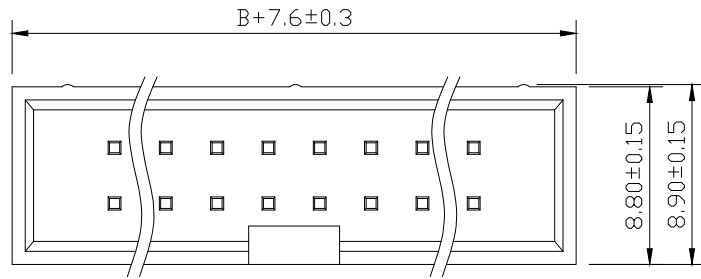

SPECIFICATIONS

Current Rating: 3Amps
 Insulation Resistance: 1000MΩ Min
 Contact Resistance: 20mΩ Max
 Withstanding Voltage: AC 1000V
 Operation Temperature: -40° to +105°
 Contact Material: Brass
 Insulator Material: Polyester (UL 94V-0)
 Contact plating: Gold Flash
 Standard: PA6T
 Max. Processing Temp: 240° C for 30-60 seconds
 (260° C for 10 seconds)

RECOMMEND P. C. B LAYOUT
 PCB TOLERANCE: ±0.05 (TOP VIEW)

No. of	DIM. A	DIM. B	No. of	DIM. A	DIM. B	No. of	DIM. A	DIM. B
6	5.08	7.62	20	22.86	25.40	36	43.18	45.72
8	7.62	10.16	24	27.94	30.48	40	48.26	50.80
10	10.16	12.70	26	30.48	33.02	44	53.34	55.88
12	12.70	15.24	28	33.02	35.56	50	60.96	63.50
14	15.24	17.78	30	35.56	38.10	60	73.66	76.20
16	17.78	20.32	32	38.10	40.64	64	78.74	81.28
18	20.32	22.86	34	40.64	43.18			

UNLESS OTHERWISE SPECIFIED TOLERANCE
 X : ±0.30 X° : ±5°
 X.X : ±0.25 X.X° : ±1°
 X.XX : ±0.20 X.XX° : ±0.5°

DRAWN NAME: 2.54DC3-NPin H8.9 180度 PC3.2 L11.5 6T

SIZE	A4	SCALE	N:1	PROUCT NO.	BX-1DC2.54-2-12PZZ			
REV	A	UNIT	mm	PROJECT		PAGE	1/1	