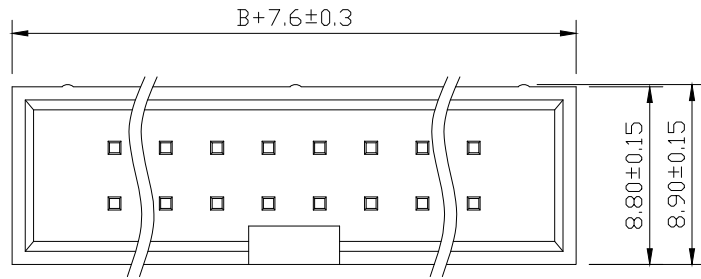

SPECIFICATIONS

Current Rating: 3Amps
 Insulation Resistance: 1000M Ω Min
 Contact Resistance: 20m Ω Max
 Withstanding Voltage: AC 1000V
 Operation Temperature: -40° to +105°
 Contact Material: Brass
 Insulator Material: Polyester (UL 94V-0)
 Contact plating: Gold Flash
 Standard: PA6T
 Max. Processing Temp: 240° C for 30-60 seconds
 (260° C for 10 seconds)

RECOMMEND P. C. B LAYOUT
 PCB TOLERANCE: ±0.05 (TOP VIEW)

No. of	DIM. A	DIM. B	No. of	DIM. A	DIM. B	No. of	DIM. A	DIM. B
6	5.08	7.62	20	22.86	25.40	36	43.18	45.72
8	7.62	10.16	24	27.94	30.48	40	48.26	50.80
10	10.16	12.70	26	30.48	33.02	44	53.34	55.88
12	12.70	15.24	28	33.02	35.56	50	60.96	63.50
14	15.24	17.78	30	35.56	38.10	60	73.66	76.20
16	17.78	20.32	32	38.10	40.64	64	78.74	81.28
18	20.32	22.86	34	40.64	43.18			

UNLESS OTHERWISE SPECIFIED TOLERANCE
 X : ±0.30 X° : ±5°
 X.X : ±0.25 X.X° : ±1°
 X.XX : ±0.20 X.XX° : ±0.5°

DRAWN NAME: 2.54DC3-NPin H8.9 180度 PC3.2 L11.5 6T

SIZE	A4	SCALE	N:1	PROUCT NO.	BX-1DC2.54-2-15PZZ			
REV	A	UNIT	mm	PROJECT		PAGE	1/1	