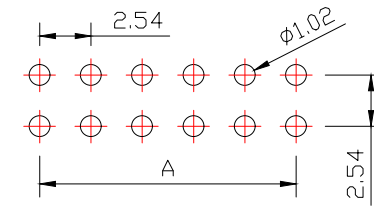

SPECIFICATIONS

Current Rating: 3Amps
 Insulation Resistance: 1000M Ω Min
 Contact Resistance: 20m Ω Max
 Withstanding Voltage: AC 1000V
 Operation Temperature: -40° to +105°
 Contact Material: Brass
 Insulator Material: Polyester (UL 94V-0)
 Contact plating: Gold Flash
 Standard: PA6T
 Max. Processing Temp: 240° C for 30-60 seconds
 (260° C for 10 seconds)

RECOMMEND P. C. B LAYOUT
 PCB TOLERANCE: ±0.05 (TOP VIEW)

No. of	DIM. A	DIM. B	No. of	DIM. A	DIM. B	No. of	DIM. A	DIM. B
6	5.08	7.62	20	22.86	25.40	36	43.18	45.72
8	7.62	10.16	24	27.94	30.48	40	48.26	50.80
10	10.16	12.70	26	30.48	33.02	44	53.34	55.88
12	12.70	15.24	28	33.02	35.56	50	60.96	63.50
14	15.24	17.78	30	35.56	38.10	60	73.66	76.20
16	17.78	20.32	32	38.10	40.64	64	78.74	81.28
18	20.32	22.86	34	40.64	43.18			

UNLESS OTHERWISE SPECIFIED TOLERANCE
 X : ±0.30 X° : ±5°
 X.X : ±0.25 X.X° : ±1°
 X.XX : ±0.20 X.XX° : ±0.5°

DRAWN NAME: 2.54DC3-NPin H8.9 180度 PC3.2 L11.5 6T

SIZE	A4	SCALE	N:1	PROUCT NO.	BX-1DC2.54-2-15PZZ			
REV	A	UNIT	mm	PROJECT		PAGE	1/1	