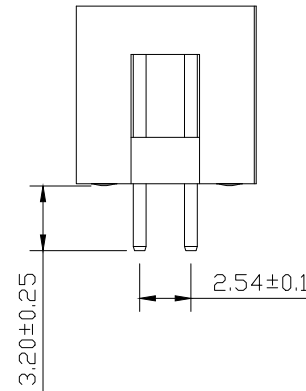

SPECIFICATIONS

Current Rating: 3Amps
 Insulation Resistance: 1000M Ω Min
 Contact Resistance: 20m Ω Max
 Withstanding Voltage: AC 1000V
 Operation Temperature: -40° to +105°
 Contact Material: Brass
 Insulator Material: Polyester (UL 94V-0)
 Contact plating: Gold Flash
 Standard: PA6T
 Max. Processing Temp: 240° C for 30-60 seconds
 (260° C for 10 seconds)

RECOMMEND P. C. B LAYOUT
 PCB TOLERANCE: ±0.05 (TOP VIEW)

No. of	DIM. A	DIM. B	No. of	DIM. A	DIM. B	No. of	DIM. A	DIM. B
6	5.08	7.62	20	22.86	25.40	36	43.18	45.72
8	7.62	10.16	24	27.94	30.48	40	48.26	50.80
10	10.16	12.70	26	30.48	33.02	44	53.34	55.88
12	12.70	15.24	28	33.02	35.56	50	60.96	63.50
14	15.24	17.78	30	35.56	38.10	60	73.66	76.20
16	17.78	20.32	32	38.10	40.64	64	78.74	81.28
18	20.32	22.86	34	40.64	43.18			

UNLESS OTHERWISE SPECIFIED TOLERANCE
 X : ±0.30 X° : ±5°
 X.X : ±0.25 X.X° : ±1°
 X.XX : ±0.20 X.XX° : ±0.5°

DRAWN NAME: 2.54DC3-NPin H8.9 180度 PC3.2 L11.5 6T

SIZE	A4	SCALE	N:1	PROUCT NO.	BX-1DC2.54-2-15PZZ			
REV	A	UNIT	mm	PROJECT		PAGE	1/1	