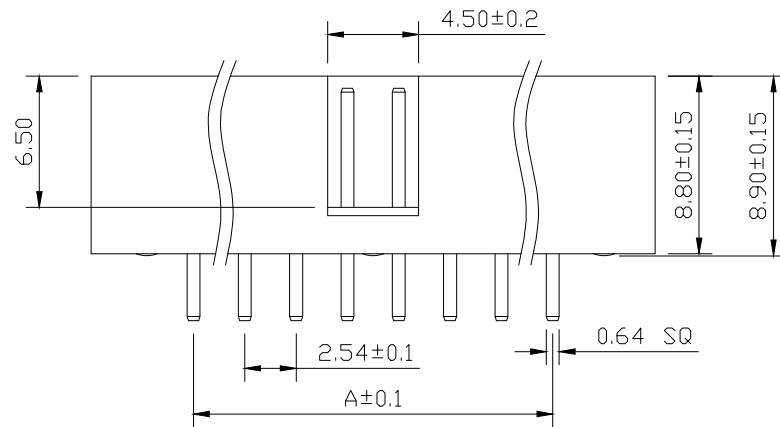

SPECIFICATIONS

Current Rating: 3Amps
 Insulation Resistance: 1000M Ω Min
 Contact Resistance: 20m Ω Max
 Withstanding Voltage: AC 1000V
 Operation Temperature: -40° to +105°
 Contact Material: Brass
 Insulator Material: Polyester (UL 94V-0)
 Contact plating: Gold Flash
 Standard: PA6T
 Max. Processing Temp: 240° C for 30-60 seconds
 (260° C for 10 seconds)

RECOMMEND P. C. B LAYOUT
 PCB TOLERANCE: ±0.05 (TOP VIEW)

No. of	DIM. A	DIM. B	No. of	DIM. A	DIM. B	No. of	DIM. A	DIM. B
6	5.08	7.62	20	22.86	25.40	36	43.18	45.72
8	7.62	10.16	24	27.94	30.48	40	48.26	50.80
10	10.16	12.70	26	30.48	33.02	44	53.34	55.88
12	12.70	15.24	28	33.02	35.56	50	60.96	63.50
14	15.24	17.78	30	35.56	38.10	60	73.66	76.20
16	17.78	20.32	32	38.10	40.64	64	78.74	81.28
18	20.32	22.86	34	40.64	43.18			

UNLESS OTHERWISE SPECIFIED TOLERANCE
 X : ±0.30 X° : ±5°
 X.X : ±0.25 X.X° : ±1°
 X.XX : ±0.20 X.XX° : ±0.5°

DRAWN NAME: 2.54DC3-NPin H8.9 180度 PC3.2 L11.5 6T

SIZE	A4	SCALE	N:1	PROUCT NO.	BX-1DC2.54-2-15PZZ			
REV	A	UNIT	mm	PROJECT		PAGE	1/1	