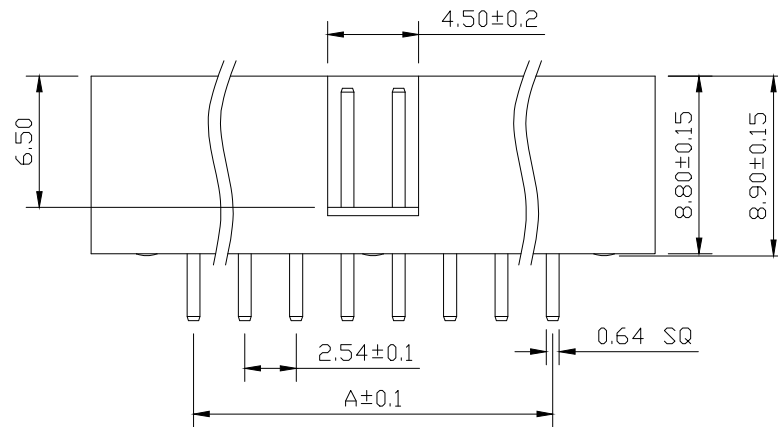

SPECIFICATIONS

Current Rating: 3Amps
 Insulation Resistance: 1000MΩ Min
 Contact Resistance: 20mΩ Max
 Withstanding Voltage: AC 1000V
 Operation Temperature: -40° to +105°
 Contact Material: Brass
 Insulator Material: Polyester (UL 94V-0)
 Contact plating: Gold Flash
 Standard: PA6T
 Max. Processing Temp: 240° C for 30-60 seconds
 (260° C for 10 seconds)

RECOMMEND P. C. B LAYOUT
 PCB TOLERANCE: ±0.05 (TOP VIEW)

No. of	DIM. A	DIM. B	No. of	DIM. A	DIM. B	No. of	DIM. A	DIM. B
6	5.08	7.62	20	22.86	25.40	36	43.18	45.72
8	7.62	10.16	24	27.94	30.48	40	48.26	50.80
10	10.16	12.70	26	30.48	33.02	44	53.34	55.88
12	12.70	15.24	28	33.02	35.56	50	60.96	63.50
14	15.24	17.78	30	35.56	38.10	60	73.66	76.20
16	17.78	20.32	32	38.10	40.64	64	78.74	81.28
18	20.32	22.86	34	40.64	43.18			

UNLESS OTHERWISE SPECIFIED TOLERANCE
 X : ±0.30 X° : ±5°
 X.X : ±0.25 X.X° : ±1°
 X.XX : ±0.20 X.XX° : ±0.5°

DRAWN NAME: 2.54DC3-NPin H8.9 180度 PC3.2 L11.5 6T

SIZE	A4	SCALE	N:1	PROUCT NO.	BX-1DC2.54-2-20PZZ			
REV	A	UNIT	mm	PROJECT		PAGE	1/1	