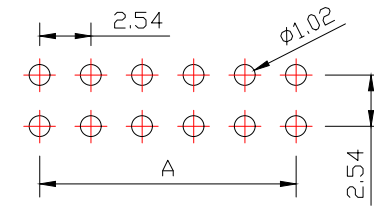

SPECIFICATIONS

Current Rating: 3Amps
 Insulation Resistance: 1000MΩ Min
 Contact Resistance: 20mΩ Max
 Withstanding Voltage: AC 1000V
 Operation Temperature: -40° to +105°
 Contact Material: Brass
 Insulator Material: Polyester (UL 94V-0)
 Contact plating: Gold Flash
 Standard: PA6T
 Max. Processing Temp: 240° C for 30-60 seconds
 (260° C for 10 seconds)

RECOMMEND P. C. B LAYOUT
 PCB TOLERANCE: ±0.05 (TOP VIEW)

No. of	DIM. A	DIM. B	No. of	DIM. A	DIM. B	No. of	DIM. A	DIM. B
6	5.08	7.62	20	22.86	25.40	36	43.18	45.72
8	7.62	10.16	24	27.94	30.48	40	48.26	50.80
10	10.16	12.70	26	30.48	33.02	44	53.34	55.88
12	12.70	15.24	28	33.02	35.56	50	60.96	63.50
14	15.24	17.78	30	35.56	38.10	60	73.66	76.20
16	17.78	20.32	32	38.10	40.64	64	78.74	81.28
18	20.32	22.86	34	40.64	43.18			

UNLESS OTHERWISE SPECIFIED TOLERANCE
 X : ±0.30 X° : ±5°
 X.X : ±0.25 X.X° : ±1°
 X.XX : ±0.20 X.XX° : ±0.5°

DRAWN NAME: 2.54DC3-NPin H8.9 180度 PC3.2 L11.5 6T

SIZE	A4	SCALE	N:1	PROUCT NO.	BX-1DC2.54-2-20PZZ			
REV	A	UNIT	mm	PROJECT		PAGE	1/1	