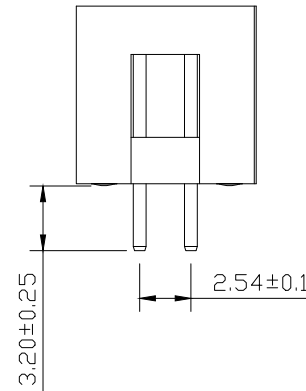

SPECIFICATIONS

Current Rating: 3Amps
 Insulation Resistance: 1000MΩ Min
 Contact Resistance: 20mΩ Max
 Withstanding Voltage: AC 1000V
 Operation Temperature: -40° to +105°
 Contact Material: Brass
 Insulator Material: Polyester (UL 94V-0)
 Contact plating: Gold Flash
 Standard: PA6T
 Max. Processing Temp: 240° C for 30-60 seconds
 (260° C for 10 seconds)

RECOMMEND P. C. B LAYOUT
 PCB TOLERANCE: ±0.05 (TOP VIEW)

No. of	DIM. A	DIM. B	No. of	DIM. A	DIM. B	No. of	DIM. A	DIM. B
6	5.08	7.62	20	22.86	25.40	36	43.18	45.72
8	7.62	10.16	24	27.94	30.48	40	48.26	50.80
10	10.16	12.70	26	30.48	33.02	44	53.34	55.88
12	12.70	15.24	28	33.02	35.56	50	60.96	63.50
14	15.24	17.78	30	35.56	38.10	60	73.66	76.20
16	17.78	20.32	32	38.10	40.64	64	78.74	81.28
18	20.32	22.86	34	40.64	43.18			

UNLESS OTHERWISE SPECIFIED TOLERANCE
 X : ±0.30 X° : ±5°
 X.X : ±0.25 X.X° : ±1°
 X.XX : ±0.20 X.XX° : ±0.5°

DRAWN NAME: 2.54DC3-NPin H8.9 180度 PC3.2 L11.5 6T

SIZE	A4	SCALE	N:1	PROUCT NO.	BX-1DC2.54-2-20PZZ			
REV	A	UNIT	mm	PROJECT		PAGE	1/1	