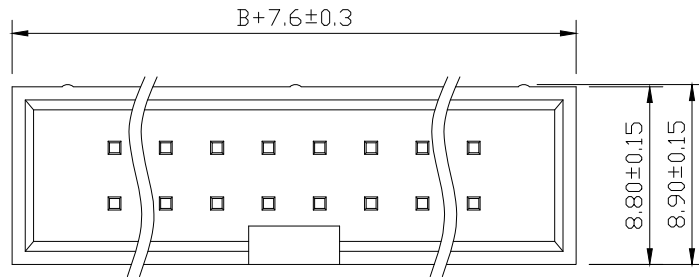

SPECIFICATIONS

Current Rating: 3Amps
 Insulation Resistance: 1000MΩ Min
 Contact Resistance: 20mΩ Max
 Withstanding Voltage: AC 1000V
 Operation Temperature: -40° to +105°
 Contact Material: Brass
 Insulator Material: Polyester (UL 94V-0)
 Contact plating: Gold Flash
 Standard: PA6T
 Max. Processing Temp: 240° C for 30-60 seconds
 (260° C for 10 seconds)

RECOMMEND P. C. B LAYOUT
 PCB TOLERANCE: ±0.05 (TOP VIEW)

No. of	DIM. A	DIM. B	No. of	DIM. A	DIM. B	No. of	DIM. A	DIM. B
6	5.08	7.62	20	22.86	25.40	36	43.18	45.72
8	7.62	10.16	24	27.94	30.48	40	48.26	50.80
10	10.16	12.70	26	30.48	33.02	44	53.34	55.88
12	12.70	15.24	28	33.02	35.56	50	60.96	63.50
14	15.24	17.78	30	35.56	38.10	60	73.66	76.20
16	17.78	20.32	32	38.10	40.64	64	78.74	81.28
18	20.32	22.86	34	40.64	43.18			

UNLESS OTHERWISE SPECIFIED TOLERANCE
 X : ±0.30 X° : ±5°
 X.X : ±0.25 X.X° : ±1°
 X.XX : ±0.20 X.XX° : ±0.5°

DRAWN NAME: 2.54DC3-NPin H8.9 180度 PC3.2 L11.5 6T

SIZE	A4	SCALE	N:1	PROUCT NO.	BX-1DC2.54-2-20PZZ			
REV	A	UNIT	mm	PROJECT		PAGE	1/1	