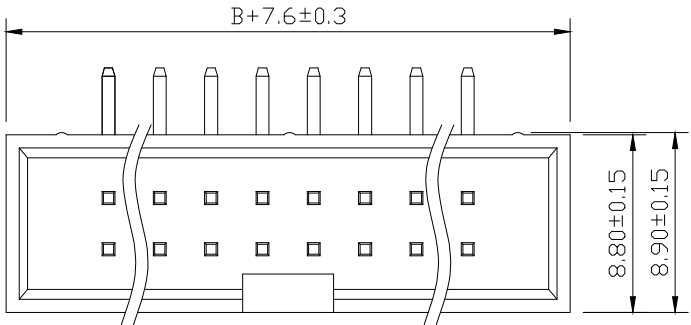

# SPECIFICATIONS

Current Rating: 3Amps  
 Insulation Resistance: 1000MΩ Min  
 Contact Resistance: 20mΩ Max  
 Withstanding Voltage: AC 1000V  
 Operation Temperature: -40° to +105°  
 Contact Material: Brass  
 Insulator Material: Polyester (UL 94V-0)  
 Contact plating: Gold Flash  
 Standard: PA6T  
 Max. Processing Temp: 240° C for 30-60 seconds  
 (260° C for 10 seconds)

RECOMMEND P. C. B LAYOUT  
 PCB TOLERANCE: ±0.05 (TOP VIEW)

No. of	DIM. A	DIM. B	No. of	DIM. A	DIM. B	No. of	DIM. A	DIM. B
6	5.08	7.62	20	22.86	25.40	36	43.18	45.72
8	7.62	10.16	24	27.94	30.48	40	48.26	50.80
10	10.16	12.70	26	30.48	33.02	44	53.34	55.88
12	12.70	15.24	28	33.02	35.56	50	60.96	63.50
14	15.24	17.78	30	35.56	38.10	60	73.66	76.20
16	17.78	20.32	32	38.10	40.64	64	78.74	81.28
18	20.32	22.86	34	40.64	43.18			

UNLESS OTHERWISE SPECIFIED TOLERANCE  
 X : ±0.30 X° : ±5°  
 X.X : ±0.25 X.X° : ±1°  
 X.XX : ±0.20 X.XX° : ±0.5°

DRAWN NAME: 2.54DC3-NP in H8.9 90度 PC3.2 PB13.3 L15.5/20.5 6T

SIZE	A4	SCALE	N:1	PROUCT NO.	BX-IDC2.54-2-5PWZ			
REV	A	UNIT	mm	PROJECT		PAGE	1/1	