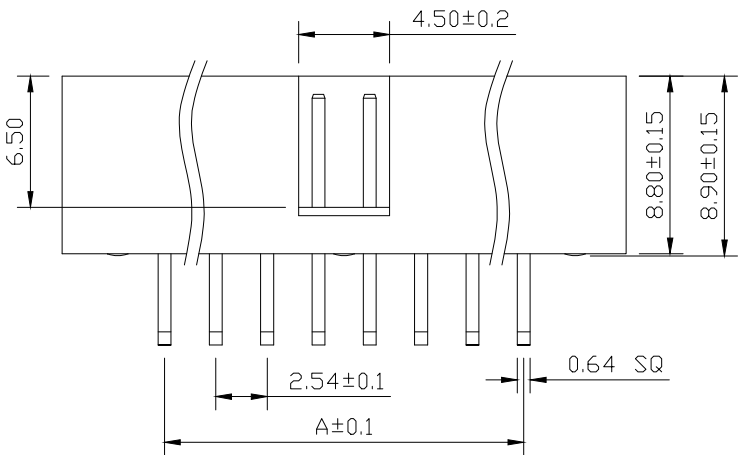

# SPECIFICATIONS

Current Rating: 3Amps  
 Insulation Resistance: 1000MΩ Min  
 Contact Resistance: 20mΩ Max  
 Withstanding Voltage: AC 1000V  
 Operation Temperature: -40° to +105°  
 Contact Material: Brass  
 Insulator Material: Polyester (UL 94V-0)  
 Contact plating: Gold Flash  
 Standard: PA6T  
 Max. Processing Temp: 240° C for 30-60 seconds  
 (260° C for 10 seconds)

RECOMMEND P. C. B LAYOUT  
 PCB TOLERANCE: ±0.05 (TOP VIEW)

No. of	DIM. A	DIM. B	No. of	DIM. A	DIM. B	No. of	DIM. A	DIM. B
6	5.08	7.62	20	22.86	25.40	36	43.18	45.72
8	7.62	10.16	24	27.94	30.48	40	48.26	50.80
10	10.16	12.70	26	30.48	33.02	44	53.34	55.88
12	12.70	15.24	28	33.02	35.56	50	60.96	63.50
14	15.24	17.78	30	35.56	38.10	60	73.66	76.20
16	17.78	20.32	32	38.10	40.64	64	78.74	81.28
18	20.32	22.86	34	40.64	43.18			

UNLESS OTHERWISE SPECIFIED TOLERANCE  
 X : ±0.30 X° : ±5°  
 X.X : ±0.25 X.X° : ±1°  
 X.XX : ±0.20 X.XX° : ±0.5°

DRAWN NAME: 2.54DC3-NP in H8.9 90度 PC3.2 PB13.3 L15.5/20.5 6T

SIZE	A4	SCALE	N:1	PROUCT NO.	BX-IDC2.54-2-5PWZ			
REV	A	UNIT	mm	PROJECT		PAGE	1/1	