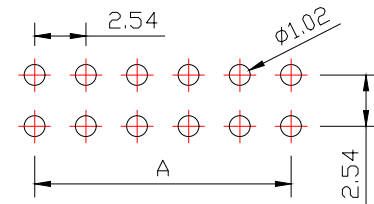

# SPECIFICATIONS

Current Rating: 3Amps  
 Insulation Resistance: 1000MΩ Min  
 Contact Resistance: 20mΩ Max  
 Withstanding Voltage: AC 1000V  
 Operation Temperature: -40° to +105°  
 Contact Material: Brass  
 Insulator Material: Polyester (UL 94V-0)  
 Contact plating: Gold Flash  
 Standard: PA6T  
 Max. Processing Temp: 240° C for 30-60 seconds  
 (260° C for 10 seconds)

RECOMMEND P. C. B LAYOUT  
 PCB TOLERANCE: ±0.05 (TOP VIEW)

No. of	DIM. A	DIM. B	No. of	DIM. A	DIM. B	No. of	DIM. A	DIM. B
6	5.08	7.62	20	22.86	25.40	36	43.18	45.72
8	7.62	10.16	24	27.94	30.48	40	48.26	50.80
10	10.16	12.70	26	30.48	33.02	44	53.34	55.88
12	12.70	15.24	28	33.02	35.56	50	60.96	63.50
14	15.24	17.78	30	35.56	38.10	60	73.66	76.20
16	17.78	20.32	32	38.10	40.64	64	78.74	81.28
18	20.32	22.86	34	40.64	43.18			

UNLESS OTHERWISE SPECIFIED TOLERANCE  
 X : ±0.30 X° : ±5°  
 X.X : ±0.25 X.X° : ±1°  
 X.XX : ±0.20 X.XX° : ±0.5°

DRAWN NAME: 2.54DC3-NP in H8.9 90度 PC3.2 PB13.3 L15.5/20.5 6T

SIZE	A4	SCALE	N:1	PROUCT NO.	BX-IDC2.54-2-5PWZ			
REV	A	UNIT	mm	PROJECT		PAGE	1/1	