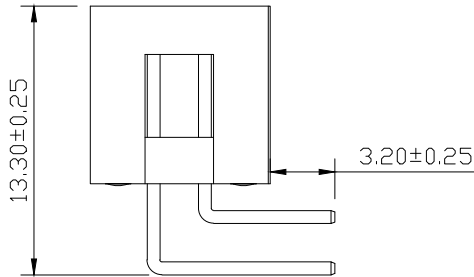

# SPECIFICATIONS

Current Rating: 3Amps  
 Insulation Resistance: 1000MΩ Min  
 Contact Resistance: 20mΩ Max  
 Withstanding Voltage: AC 1000V  
 Operation Temperature: -40° to +105°  
 Contact Material: Brass  
 Insulator Material: Polyester (UL 94V-0)  
 Contact plating: Gold Flash  
 Standard: PA6T  
 Max. Processing Temp: 240° C for 30-60 seconds  
 (260° C for 10 seconds)

RECOMMEND P. C. B LAYOUT  
 PCB TOLERANCE: ±0.05 (TOP VIEW)

No. of	DIM. A	DIM. B	No. of	DIM. A	DIM. B	No. of	DIM. A	DIM. B
6	5.08	7.62	20	22.86	25.40	36	43.18	45.72
8	7.62	10.16	24	27.94	30.48	40	48.26	50.80
10	10.16	12.70	26	30.48	33.02	44	53.34	55.88
12	12.70	15.24	28	33.02	35.56	50	60.96	63.50
14	15.24	17.78	30	35.56	38.10	60	73.66	76.20
16	17.78	20.32	32	38.10	40.64	64	78.74	81.28
18	20.32	22.86	34	40.64	43.18			

UNLESS OTHERWISE SPECIFIED TOLERANCE  
 X : ±0.30 X° : ±5°  
 X.X : ±0.25 X.X° : ±1°  
 X.XX : ±0.20 X.XX° : ±0.5°

DRAWN NAME: 2.54DC3-NP in H8.9 90度 PC3.2 PB13.3 L15.5/20.5 6T

SIZE	A4	SCALE	N:1	PROUCT NO.	BX-IDC2.54-2-5PWZ			
REV	A	UNIT	mm	PROJECT		PAGE	1/1	