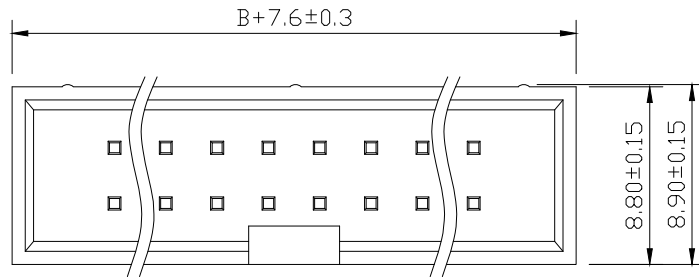

# SPECIFICATIONS

Current Rating: 3Amps  
 Insulation Resistance: 1000M $\Omega$  Min  
 Contact Resistance: 20m $\Omega$  Max  
 Withstanding Voltage: AC 1000V  
 Operation Temperature: -40° to +105°  
 Contact Material: Brass  
 Insulator Material: Polyester (UL 94V-0)  
 Contact plating: Gold Flash  
 Standard: PA6T  
 Max. Processing Temp: 240° C for 30-60 seconds  
 (260° C for 10 seconds)

RECOMMEND P. C. B LAYOUT  
 PCB TOLERANCE: ±0.05 (TOP VIEW)

No. of	DIM. A	DIM. B	No. of	DIM. A	DIM. B	No. of	DIM. A	DIM. B
6	5.08	7.62	20	22.86	25.40	36	43.18	45.72
8	7.62	10.16	24	27.94	30.48	40	48.26	50.80
10	10.16	12.70	26	30.48	33.02	44	53.34	55.88
12	12.70	15.24	28	33.02	35.56	50	60.96	63.50
14	15.24	17.78	30	35.56	38.10	60	73.66	76.20
16	17.78	20.32	32	38.10	40.64	64	78.74	81.28
18	20.32	22.86	34	40.64	43.18			

UNLESS OTHERWISE SPECIFIED TOLERANCE  
 X : ±0.30 X° : ±5°  
 X.X : ±0.25 X.X° : ±1°  
 X.XX : ±0.20 X.XX° : ±0.5°

DRAWN NAME: 2.54DC3-NPin H8.9 180度 PC3.2 L11.5 6T

SIZE	A4	SCALE	N:1	PROUCT NO.	BX-1DC2.54-2-5PZZ			
REV	A	UNIT	mm	PROJECT		PAGE	1/1	