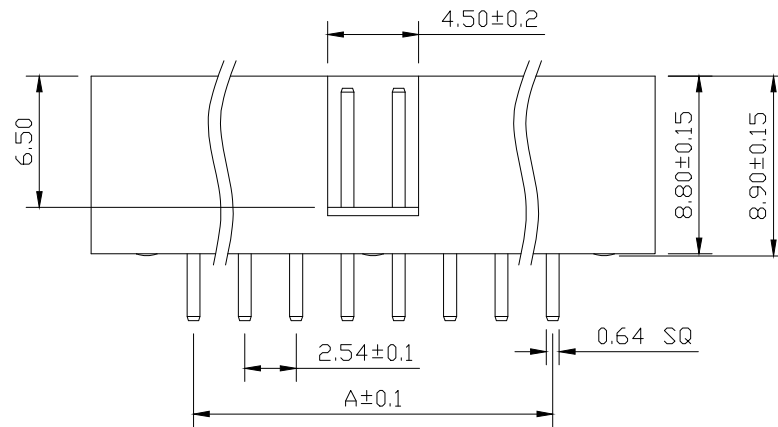

# SPECIFICATIONS

Current Rating: 3Amps  
 Insulation Resistance: 1000M $\Omega$  Min  
 Contact Resistance: 20m $\Omega$  Max  
 Withstanding Voltage: AC 1000V  
 Operation Temperature: -40° to +105°  
 Contact Material: Brass  
 Insulator Material: Polyester (UL 94V-0)  
 Contact plating: Gold Flash  
 Standard: PA6T  
 Max. Processing Temp: 240° C for 30-60 seconds  
 (260° C for 10 seconds)

RECOMMEND P. C. B LAYOUT  
 PCB TOLERANCE: ±0.05 (TOP VIEW)

No. of	DIM. A	DIM. B	No. of	DIM. A	DIM. B	No. of	DIM. A	DIM. B
6	5.08	7.62	20	22.86	25.40	36	43.18	45.72
8	7.62	10.16	24	27.94	30.48	40	48.26	50.80
10	10.16	12.70	26	30.48	33.02	44	53.34	55.88
12	12.70	15.24	28	33.02	35.56	50	60.96	63.50
14	15.24	17.78	30	35.56	38.10	60	73.66	76.20
16	17.78	20.32	32	38.10	40.64	64	78.74	81.28
18	20.32	22.86	34	40.64	43.18			

UNLESS OTHERWISE SPECIFIED TOLERANCE  
 X : ±0.30 X° : ±5°  
 X.X : ±0.25 X.X° : ±1°  
 X.XX : ±0.20 X.XX° : ±0.5°

DRAWN NAME: 2.54DC3-NPin H8.9 180度 PC3.2 L11.5 6T

SIZE	A4	SCALE	N:1	PROUCT NO.	BX-1DC2.54-2-5PZZ			
REV	A	UNIT	mm	PROJECT		PAGE	1/1	