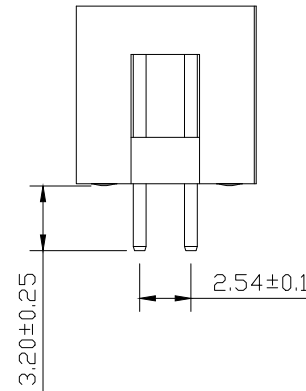

# SPECIFICATIONS

Current Rating: 3Amps  
 Insulation Resistance: 1000M $\Omega$  Min  
 Contact Resistance: 20m $\Omega$  Max  
 Withstanding Voltage: AC 1000V  
 Operation Temperature: -40° to +105°  
 Contact Material: Brass  
 Insulator Material: Polyester (UL 94V-0)  
 Contact plating: Gold Flash  
 Standard: PA6T  
 Max. Processing Temp: 240° C for 30-60 seconds  
 (260° C for 10 seconds)

RECOMMEND P. C. B LAYOUT  
 PCB TOLERANCE: ±0.05 (TOP VIEW)

No. of	DIM. A	DIM. B	No. of	DIM. A	DIM. B	No. of	DIM. A	DIM. B
6	5.08	7.62	20	22.86	25.40	36	43.18	45.72
8	7.62	10.16	24	27.94	30.48	40	48.26	50.80
10	10.16	12.70	26	30.48	33.02	44	53.34	55.88
12	12.70	15.24	28	33.02	35.56	50	60.96	63.50
14	15.24	17.78	30	35.56	38.10	60	73.66	76.20
16	17.78	20.32	32	38.10	40.64	64	78.74	81.28
18	20.32	22.86	34	40.64	43.18			

UNLESS OTHERWISE SPECIFIED TOLERANCE  
 X : ±0.30 X° : ±5°  
 X.X : ±0.25 X.X° : ±1°  
 X.XX : ±0.20 X.XX° : ±0.5°

DRAWN NAME: 2.54DC3-NPin H8.9 180度 PC3.2 L11.5 6T

SIZE	A4	SCALE	N:1	PROUCT NO.	BX-1DC2.54-2-5PZZ			
REV	A	UNIT	mm	PROJECT		PAGE	1/1	