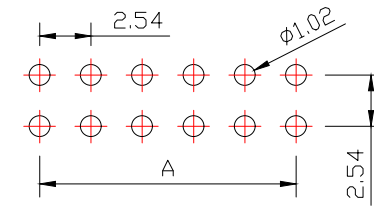

# SPECIFICATIONS

Current Rating: 3Amps  
 Insulation Resistance: 1000M $\Omega$  Min  
 Contact Resistance: 20m $\Omega$  Max  
 Withstanding Voltage: AC 1000V  
 Operation Temperature: -40° to +105°  
 Contact Material: Brass  
 Insulator Material: Polyester (UL 94V-0)  
 Contact plating: Gold Flash  
 Standard: PA6T  
 Max. Processing Temp: 240° C for 30-60 seconds  
 (260° C for 10 seconds)

RECOMMEND P. C. B LAYOUT  
 PCB TOLERANCE: ±0.05 (TOP VIEW)

No. of	DIM. A	DIM. B	No. of	DIM. A	DIM. B	No. of	DIM. A	DIM. B
6	5.08	7.62	20	22.86	25.40	36	43.18	45.72
8	7.62	10.16	24	27.94	30.48	40	48.26	50.80
10	10.16	12.70	26	30.48	33.02	44	53.34	55.88
12	12.70	15.24	28	33.02	35.56	50	60.96	63.50
14	15.24	17.78	30	35.56	38.10	60	73.66	76.20
16	17.78	20.32	32	38.10	40.64	64	78.74	81.28
18	20.32	22.86	34	40.64	43.18			

UNLESS OTHERWISE SPECIFIED TOLERANCE  
 X : ±0.30 X° : ±5°  
 X.X : ±0.25 X.X° : ±1°  
 X.XX : ±0.20 X.XX° : ±0.5°

DRAWN NAME: 2.54DC3-NPin H8.9 180度 PC3.2 L11.5 6T

SIZE	A4	SCALE	N:1	PROUCT NO.	BX-1DC2.54-2-5PZZ			
REV	A	UNIT	mm	PROJECT		PAGE	1/1	