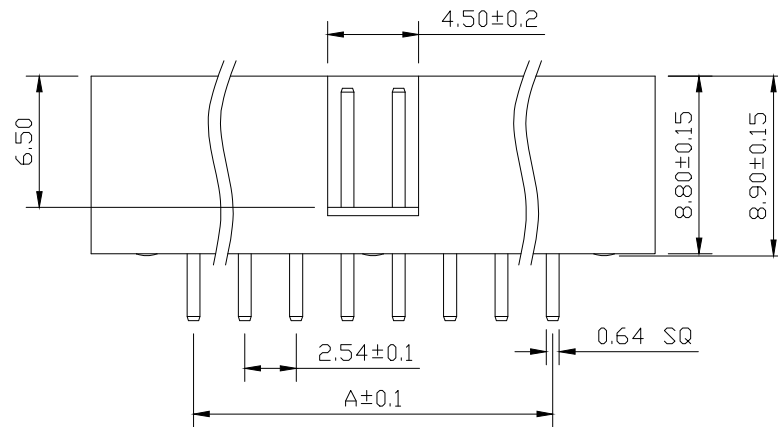

# SPECIFICATIONS

Current Rating: 3Amps  
 Insulation Resistance: 1000M $\Omega$  Min  
 Contact Resistance: 20m $\Omega$  Max  
 Withstanding Voltage: AC 1000V  
 Operation Temperature: -40° to +105°  
 Contact Material: Brass  
 Insulator Material: Polyester (UL 94V-0)  
 Contact plating: Gold Flash  
 Standard: PA6T  
 Max. Processing Temp: 240° C for 30-60 seconds  
 (260° C for 10 seconds)

RECOMMEND P. C. B LAYOUT  
 PCB TOLERANCE: ±0.05 (TOP VIEW)

No. of	DIM. A	DIM. B	No. of	DIM. A	DIM. B	No. of	DIM. A	DIM. B
6	5.08	7.62	20	22.86	25.40	36	43.18	45.72
8	7.62	10.16	24	27.94	30.48	40	48.26	50.80
10	10.16	12.70	26	30.48	33.02	44	53.34	55.88
12	12.70	15.24	28	33.02	35.56	50	60.96	63.50
14	15.24	17.78	30	35.56	38.10	60	73.66	76.20
16	17.78	20.32	32	38.10	40.64	64	78.74	81.28
18	20.32	22.86	34	40.64	43.18			

UNLESS OTHERWISE SPECIFIED TOLERANCE  
 X : ±0.30 X° : ±5°  
 X.X : ±0.25 X.X° : ±1°  
 X.XX : ±0.20 X.XX° : ±0.5°

DRAWN NAME: 2.54DC3-NPin H8.9 180度 PC3.2 L11.5 6T

SIZE	A4	SCALE	N:1	PROUCT NO.	BX-1DC2.54-2-6PZZ			
REV	A	UNIT	mm	PROJECT		PAGE	1/1	