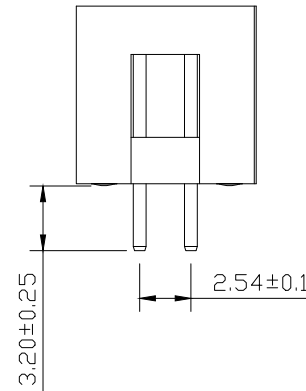

# SPECIFICATIONS

Current Rating: 3Amps  
 Insulation Resistance: 1000M $\Omega$  Min  
 Contact Resistance: 20m $\Omega$  Max  
 Withstanding Voltage: AC 1000V  
 Operation Temperature: -40° to +105°  
 Contact Material: Brass  
 Insulator Material: Polyester (UL 94V-0)  
 Contact plating: Gold Flash  
 Standard: PA6T  
 Max. Processing Temp: 240° C for 30-60 seconds  
 (260° C for 10 seconds)

RECOMMEND P. C. B LAYOUT  
 PCB TOLERANCE: ±0.05 (TOP VIEW)

No. of	DIM. A	DIM. B	No. of	DIM. A	DIM. B	No. of	DIM. A	DIM. B
6	5.08	7.62	20	22.86	25.40	36	43.18	45.72
8	7.62	10.16	24	27.94	30.48	40	48.26	50.80
10	10.16	12.70	26	30.48	33.02	44	53.34	55.88
12	12.70	15.24	28	33.02	35.56	50	60.96	63.50
14	15.24	17.78	30	35.56	38.10	60	73.66	76.20
16	17.78	20.32	32	38.10	40.64	64	78.74	81.28
18	20.32	22.86	34	40.64	43.18			

UNLESS OTHERWISE SPECIFIED TOLERANCE  
 X : ±0.30 X° : ±5°  
 X.X : ±0.25 X.X° : ±1°  
 X.XX : ±0.20 X.XX° : ±0.5°

DRAWN NAME: 2.54DC3-NPin H8.9 180度 PC3.2 L11.5 6T

SIZE	A4	SCALE	N:1	PROUCT NO.	BX-1DC2.54-2-6PZZ			
REV	A	UNIT	mm	PROJECT		PAGE	1/1	