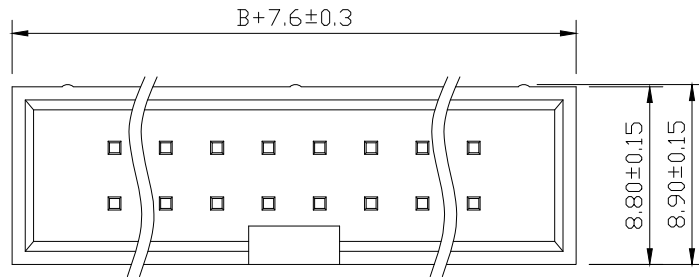

# SPECIFICATIONS

Current Rating: 3Amps  
 Insulation Resistance: 1000M $\Omega$  Min  
 Contact Resistance: 20m $\Omega$  Max  
 Withstanding Voltage: AC 1000V  
 Operation Temperature: -40° to +105°  
 Contact Material: Brass  
 Insulator Material: Polyester (UL 94V-0)  
 Contact plating: Gold Flash  
 Standard: PA6T  
 Max. Processing Temp: 240° C for 30-60 seconds  
 (260° C for 10 seconds)

RECOMMEND P. C. B LAYOUT  
 PCB TOLERANCE: ±0.05 (TOP VIEW)

No. of	DIM. A	DIM. B	No. of	DIM. A	DIM. B	No. of	DIM. A	DIM. B
6	5.08	7.62	20	22.86	25.40	36	43.18	45.72
8	7.62	10.16	24	27.94	30.48	40	48.26	50.80
10	10.16	12.70	26	30.48	33.02	44	53.34	55.88
12	12.70	15.24	28	33.02	35.56	50	60.96	63.50
14	15.24	17.78	30	35.56	38.10	60	73.66	76.20
16	17.78	20.32	32	38.10	40.64	64	78.74	81.28
18	20.32	22.86	34	40.64	43.18			

UNLESS OTHERWISE SPECIFIED TOLERANCE  
 X : ±0.30 X° : ±5°  
 X.X : ±0.25 X.X° : ±1°  
 X.XX : ±0.20 X.XX° : ±0.5°

DRAWN NAME: 2.54DC3-NPin H8.9 180度 PC3.2 L11.5 6T

SIZE	A4	SCALE	N:1	PROUCT NO.	BX-1DC2.54-2-6PZZ			
REV	A	UNIT	mm	PROJECT		PAGE	1/1	