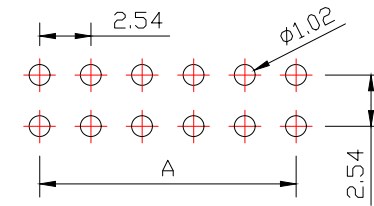

# SPECIFICATIONS

Current Rating: 3Amps  
 Insulation Resistance: 1000M $\Omega$  Min  
 Contact Resistance: 20m $\Omega$  Max  
 Withstanding Voltage: AC 1000V  
 Operation Temperature: -40° to +105°  
 Contact Material: Brass  
 Insulator Material: Polyester (UL 94V-0)  
 Contact plating: Gold Flash  
 Standard: PA6T  
 Max. Processing Temp: 240° C for 30-60 seconds  
 (260° C for 10 seconds)

RECOMMEND P. C. B LAYOUT  
 PCB TOLERANCE: ±0.05 (TOP VIEW)

No. of	DIM. A	DIM. B	No. of	DIM. A	DIM. B	No. of	DIM. A	DIM. B
6	5.08	7.62	20	22.86	25.40	36	43.18	45.72
8	7.62	10.16	24	27.94	30.48	40	48.26	50.80
10	10.16	12.70	26	30.48	33.02	44	53.34	55.88
12	12.70	15.24	28	33.02	35.56	50	60.96	63.50
14	15.24	17.78	30	35.56	38.10	60	73.66	76.20
16	17.78	20.32	32	38.10	40.64	64	78.74	81.28
18	20.32	22.86	34	40.64	43.18			

UNLESS OTHERWISE SPECIFIED TOLERANCE  
 X : ±0.30 X° : ±5°  
 X.X : ±0.25 X.X° : ±1°  
 X.XX : ±0.20 X.XX° : ±0.5°

DRAWN NAME: 2.54DC3-NPin H8.9 180度 PC3.2 L11.5 6T

SIZE	A4	SCALE	N:1	PROUCT NO.	BX-1DC2.54-2-6PZZ			
REV	A	UNIT	mm	PROJECT		PAGE	1/1	