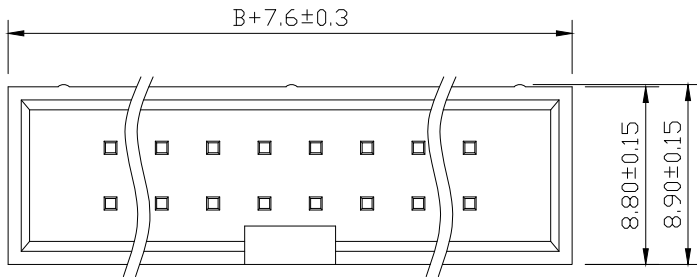

# SPECIFICATIONS

Current Rating: 3Amps  
 Insulation Resistance: 1000MΩ Min  
 Contact Resistance: 20mΩ Max  
 Withstanding Voltage: AC 1000V  
 Operation Temperature: -40° to+105°  
 Contact Material: Brass  
 Insulator Material: Polyester (UL 94V-0)  
 Contact plating: Gold Flash  
 Standard: PA6T  
 Max. Processing Temp: 240° C for 30-60seconds  
 (260° C for 10seconds)

RECOMMEND P. C. B LAYOUT  
PCB TOLERANCE: ±0.05 (TOP VIEW)

No. of	DIM. A	DIM. B	No. of	DIM. A	DIM. B	No. of	DIM. A	DIM. B
6	5.08	7.62	20	22.86	25.40	36	43.18	45.72
8	7.62	10.16	24	27.94	30.48	40	48.26	50.80
10	10.16	12.70	26	30.48	33.02	44	53.34	55.88
12	12.70	15.24	28	33.02	35.56	50	60.96	63.50
14	15.24	17.78	30	35.56	38.10	60	73.66	76.20
16	17.78	20.32	32	38.10	40.64	64	78.74	81.28
18	20.32	22.86	34	40.64	43.18			

UNLESS OTHERWISE SPECIFIED TOLERANCE  
 X : ±0.30 X° : ±5°  
 X.X : ±0.25 X.X° : ±1°  
 X.XX : ±0.20 X.XX° : ±0.5°

DRAWN NAME: 2.54DC3-NPin H8.9 180度 PC3.2 L11.5 6T

SIZE	A4	SCALE	N:1	PROUCT NO.	BX-1DC2.54-2-7PZZ			
REV	A	UNIT	mm	PROJECT	PAGE		1/1	