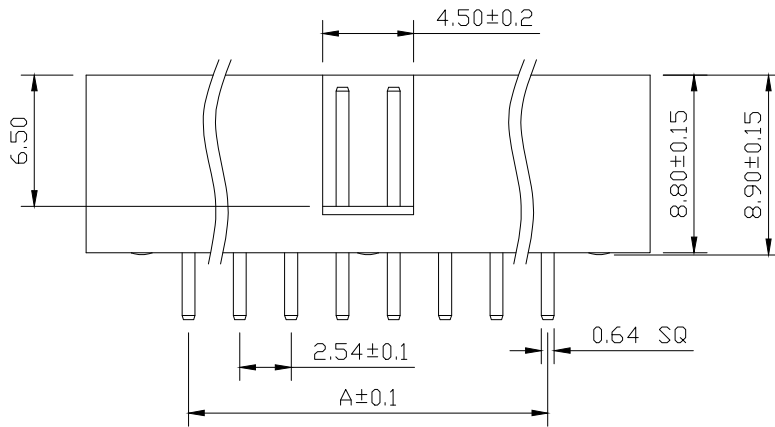

# SPECIFICATIONS

Current Rating: 3Amps  
 Insulation Resistance: 1000MΩ Min  
 Contact Resistance: 20mΩ Max  
 Withstanding Voltage: AC 1000V  
 Operation Temperature: -40° to+105°  
 Contact Material: Brass  
 Insulator Material: Polyester (UL 94V-0)  
 Contact plating: Gold Flash  
 Standard: PA6T  
 Max. Processing Temp: 240° C for 30-60seconds  
 (260° C for 10seconds)

RECOMMEND P. C. B LAYOUT  
PCB TOLERANCE: ±0.05 (TOP VIEW)

No. of	DIM. A	DIM. B	No. of	DIM. A	DIM. B	No. of	DIM. A	DIM. B
6	5.08	7.62	20	22.86	25.40	36	43.18	45.72
8	7.62	10.16	24	27.94	30.48	40	48.26	50.80
10	10.16	12.70	26	30.48	33.02	44	53.34	55.88
12	12.70	15.24	28	33.02	35.56	50	60.96	63.50
14	15.24	17.78	30	35.56	38.10	60	73.66	76.20
16	17.78	20.32	32	38.10	40.64	64	78.74	81.28
18	20.32	22.86	34	40.64	43.18			

UNLESS OTHERWISE SPECIFIED TOLERANCE  
 X : ±0.30 X° : ±5°  
 X.X : ±0.25 X.X° : ±1°  
 X.XX : ±0.20 X.XX° : ±0.5°

DRAWN NAME: 2.54DC3-NPin H8.9 180度 PC3.2 L11.5 6T

SIZE	A4	SCALE	N:1	PROUCT NO.	BX-1DC2.54-2-7PZZ			
REV	A	UNIT	mm	PROJECT	PAGE		1/1	