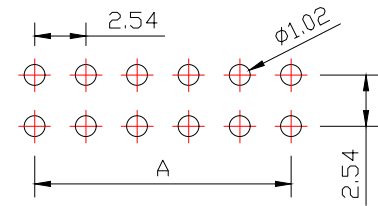

# SPECIFICATIONS

Current Rating: 3Amps  
 Insulation Resistance: 1000MΩ Min  
 Contact Resistance: 20mΩ Max  
 Withstanding Voltage: AC 1000V  
 Operation Temperature: -40° to+105°  
 Contact Material: Brass  
 Insulator Material: Polyester (UL 94V-0)  
 Contact plating: Gold Flash  
 Standard: PA6T  
 Max. Processing Temp: 240° C for 30-60seconds  
 (260° C for 10seconds)

RECOMMEND P. C. B LAYOUT  
PCB TOLERANCE: ±0.05 (TOP VIEW)

No. of	DIM. A	DIM. B	No. of	DIM. A	DIM. B	No. of	DIM. A	DIM. B
6	5.08	7.62	20	22.86	25.40	36	43.18	45.72
8	7.62	10.16	24	27.94	30.48	40	48.26	50.80
10	10.16	12.70	26	30.48	33.02	44	53.34	55.88
12	12.70	15.24	28	33.02	35.56	50	60.96	63.50
14	15.24	17.78	30	35.56	38.10	60	73.66	76.20
16	17.78	20.32	32	38.10	40.64	64	78.74	81.28
18	20.32	22.86	34	40.64	43.18			

UNLESS OTHERWISE SPECIFIED TOLERANCE  
 X : ±0.30 X° : ±5°  
 X.X : ±0.25 X.X° : ±1°  
 X.XX : ±0.20 X.XX° : ±0.5°

DRAWN NAME: 2.54DC3-NPin H8.9 180度 PC3.2 L11.5 6T

SIZE	A4	SCALE	N:1	PROUCT NO.	BX-1DC2.54-2-7PZZ			
REV	A	UNIT	mm	PROJECT	PAGE		1/1	