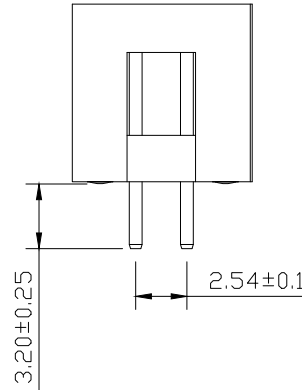

# SPECIFICATIONS

Current Rating: 3Amps  
 Insulation Resistance: 1000MΩ Min  
 Contact Resistance: 20mΩ Max  
 Withstanding Voltage: AC 1000V  
 Operation Temperature: -40° to+105°  
 Contact Material: Brass  
 Insulator Material: Polyester (UL 94V-0)  
 Contact plating: Gold Flash  
 Standard: PA6T  
 Max. Processing Temp: 240° C for 30-60seconds  
 (260° C for 10seconds)

RECOMMEND P. C. B LAYOUT  
PCB TOLERANCE: ±0.05 (TOP VIEW)

No. of	DIM. A	DIM. B	No. of	DIM. A	DIM. B	No. of	DIM. A	DIM. B
6	5.08	7.62	20	22.86	25.40	36	43.18	45.72
8	7.62	10.16	24	27.94	30.48	40	48.26	50.80
10	10.16	12.70	26	30.48	33.02	44	53.34	55.88
12	12.70	15.24	28	33.02	35.56	50	60.96	63.50
14	15.24	17.78	30	35.56	38.10	60	73.66	76.20
16	17.78	20.32	32	38.10	40.64	64	78.74	81.28
18	20.32	22.86	34	40.64	43.18			

UNLESS OTHERWISE SPECIFIED TOLERANCE  
 X : ±0.30 X° : ±5°  
 X.X : ±0.25 X.X° : ±1°  
 X.XX : ±0.20 X.XX° : ±0.5°

DRAWN NAME: 2.54DC3-NPin H8.9 180度 PC3.2 L11.5 6T

SIZE	A4	SCALE	N:1	PROUCT NO.	BX-1DC2.54-2-7PZZ			
REV	A	UNIT	mm	PROJECT	PAGE		1/1	