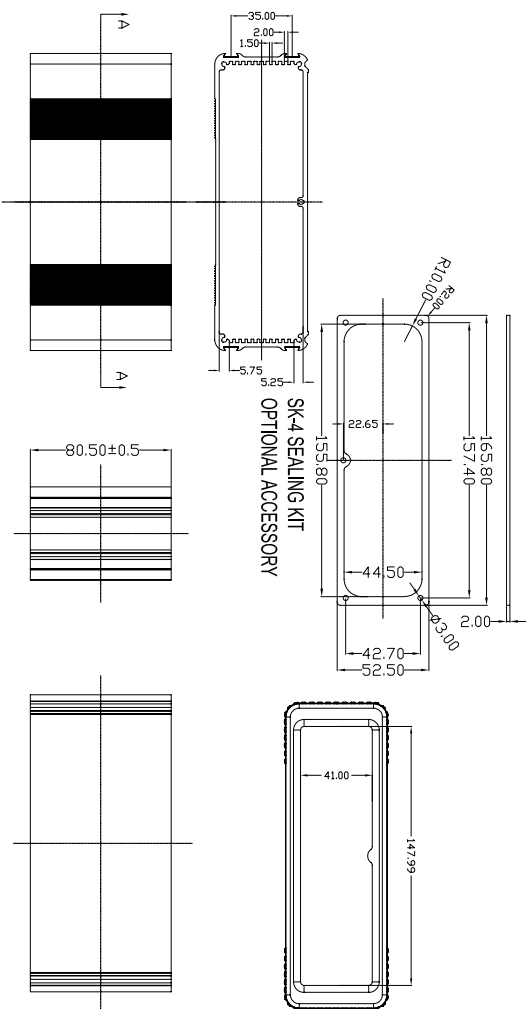

SK-4 SEALING KIT
OPTIONAL ACCESSORY

EC4_END_CAP_OPTIONAL_ACCESSORY

ENCLOSURE PROFILE

OPTIONAL ACCESSORY

END PLATE

Part #	Description	Color
MF-40-BK	Mounting Flanges (Sold Individually)	Black
MF-40-BL	Mounting Flanges (Sold Individually)	Blue
MF-40-GD	Mounting Flanges (Sold Individually)	Gold
MF-40-GR	Mounting Flanges (Sold Individually)	Green
MF-40-RED	Mounting Flanges (Sold Individually)	Red
MF-40-SI	Mounting Flanges (Sold Individually)	Silver
B4-080-BK	80mm Mounting Flange Part #	Black
B4-080-BL	80mm Mounting Flange Part #	Blue
B4-080-GD	80mm Mounting Flange Part #	Gold
B4-080-GR	80mm Mounting Flange Part #	Green
B4-080-RED	80mm Mounting Flange Part #	Red
B4-080-SI	80mm Mounting Flange Part #	Silver

Part #	Description	Color
EC-4BK	Optional End Caps (sold in pairs)	Black
EC-4BL	Optional End Caps (sold in pairs)	Blue
EC-4GN	Optional End Caps (sold in pairs)	Green
EC-4RD	Optional End Caps (sold in pairs)	Red
EC-4GY	Optional End Caps (sold in pairs)	Gray
SK-4	Sealing Kit - Optional Accessory	Silver
NEM 4/PP65	Sealing Kit for All B-4 Series Enclosures	Silver

ENCLOSURES & ASSEMBLY SERVICES

B4-080 MASTER DRAWING

Title	Revision:
B4-080 MASTER DRAWING	
Material: Aluminum 6063-T6(H9)	Drn. Date
Finish: Anodized BS 1815	PANI 2009-04-08
TOLERANCE: all dimension in mm unless otherwise specified	Chk. Date
Pro: ANGLE ±1°	App. Date