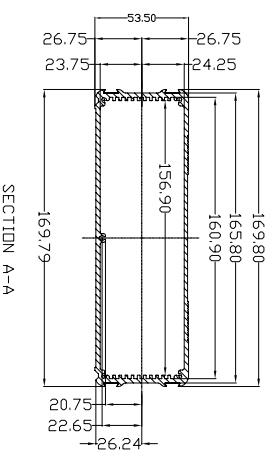

SK-4 SEALING KIT
OPTIONAL ACCESSORY

EC4_END_CAP_OPTIONAL_ACCESSORY

ENCLOSURE PROFILE

OPTIONAL ACCESSORY

END PLATE

Part #	Description	Color
MF-40-BK	Mounting Flanges (Sold Individually)	Black
MF-40-BL	Mounting Flanges (Sold Individually)	Blue
MF-40-GD	Mounting Flanges (Sold Individually)	Gold
MF-40-GR	Mounting Flanges (Sold Individually)	Green
MF-40-RED	Mounting Flanges (Sold Individually)	Red
MF-40-SI	Mounting Flanges (Sold Individually)	Silver
B4-080-BK	80mm Mounting Flange Part #	Black
B4-080-BL	80mm Mounting Flange Part #	Blue
B4-080-GD	80mm Mounting Flange Part #	Gold
B4-080-GR	80mm Mounting Flange Part #	Green
B4-080-RED	80mm Mounting Flange Part #	Red
B4-080-SI	80mm Mounting Flange Part #	Silver

ENCLOSURES & ASSEMBLY SERVICES

B4-080 MASTER DRAWING

Title	Revision:
B4-080 MASTER DRAWING	
Material: Aluminum 6063-T6(H9)	Drn. Date
Finish: Anodized BS 1815	PANI 2009-04-08
TOLERANCE: all dimension in mm unless otherwise specified	Chk. Date
Pro: ANGLE ±1°	App. Date