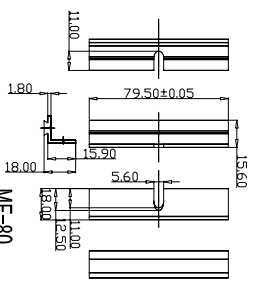

SK-4 SEALING KIT
OPTIONAL ACCESSORY

EC4_END_CAP_OPTIONAL_ACCESSORY

ENCLOSURE PROFILE

OPTIONAL ACCESSORY

END PLATE

Part #	Description	Color
MF-40-BK	Mounting Flanges (Sold Individually)	Black
MF-40-BL	Mounting Flanges (Sold Individually)	Blue
MF-40-GD	Mounting Flanges (Sold Individually)	Gold
MF-40-GR	Mounting Flanges (Sold Individually)	Green
MF-40-RED	Mounting Flanges (Sold Individually)	Red
MF-40-SI	Mounting Flanges (Sold Individually)	Silver
B4-080-BK	80mm Mounting Flange Part #	Black
B4-080-BL	80mm Mounting Flange Part #	Blue
B4-080-GD	80mm Mounting Flange Part #	Gold
B4-080-GR	80mm Mounting Flange Part #	Green
B4-080-RED	80mm Mounting Flange Part #	Red
B4-080-SI	80mm Mounting Flange Part #	Silver

ENCLOSURES & ASSEMBLY SERVICES

B4-080 MASTER DRAWING

Title	Revision:
B4-080 MASTER DRAWING	
Material: Aluminum 6063-T6(H9)	Drn. Date
Finish: Anodized BS 1815	PANI 2009-04-08
TOLERANCE: all dimension in mm unless otherwise specified	Chk. Date
Pro: ANGLE ±1°	App. Date