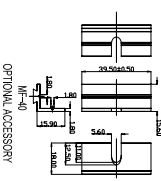

SK-4 SEALING KIT
OPTIONAL ACCESSORY

EC4_END_CAP_OPTIONAL_ACCESSORY

ENCLOSURE PROFILE

OPTIONAL ACCESSORY

END PLATE

Part #	Description	Color
MF-40-BK	Mounting Flanges (Sold Individually)	Black
MF-40-BL	Mounting Flanges (Sold Individually)	Blue
MF-40-GD	Mounting Flanges (Sold Individually)	Gold
MF-40-GR	Mounting Flanges (Sold Individually)	Green
MF-40-RED	Mounting Flanges (Sold Individually)	Red
MF-40-SI	Mounting Flanges (Sold Individually)	Silver
B4-080-BK	80mm Mounting Flange Part #	Black
B4-080-BL	80mm Mounting Flange Part #	Blue
B4-080-GD	80mm Mounting Flange Part #	Gold
B4-080-GR	80mm Mounting Flange Part #	Green
B4-080-RED	80mm Mounting Flange Part #	Red
B4-080-SI	80mm Mounting Flange Part #	Silver

ENCLOSURES & ASSEMBLY SERVICES

B4-080 MASTER DRAWING

Title	Revision:
B4-080 MASTER DRAWING	
Material: Aluminum 6063-T6(H9)	Drn. Date
Finish: Anodized BS 1815	PANI 2009-04-08
TOLERANCE: all dimension in mm unless otherwise specified	Chk. Date
Pro: ANGLE ±1°	App. Date