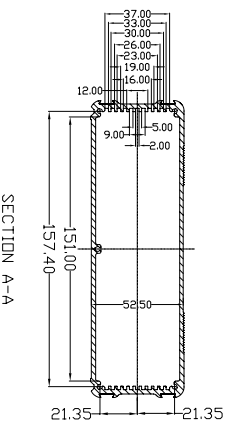

SK-4 SEALING KIT
OPTIONAL ACCESSORY

EC4_END_CAP_OPTIONAL_ACCESSORY

ENCLOSURE PROFILE

OPTIONAL ACCESSORY

END PLATE

Part #	Description	Color
MF-40-BK	Mounting Flanges (Sold Individually)	Black
MF-40-BL	Mounting Flanges (Sold Individually)	Blue
MF-40-GD	Mounting Flanges (Sold Individually)	Gold
MF-40-GR	Mounting Flanges (Sold Individually)	Green
MF-40-RED	Mounting Flanges (Sold Individually)	Red
MF-40-SI	Mounting Flanges (Sold Individually)	Silver
B4-080-BK	80mm Mounting Flange Part #	Black
B4-080-BL	80mm Mounting Flange Part #	Blue
B4-080-GD	80mm Mounting Flange Part #	Gold
B4-080-GR	80mm Mounting Flange Part #	Green
B4-080-RED	80mm Mounting Flange Part #	Red
B4-080-SI	80mm Mounting Flange Part #	Silver

ENCLOSURES & ASSEMBLY SERVICES

B4-080 MASTER DRAWING

Title	Revision:
B4-080 MASTER DRAWING	
Material: Aluminum 6063-T6(H9)	Drn. Date
Finish: Anodized BS 1815	PANI 2009-04-08
TOLERANCE: all dimension in mm unless otherwise specified	Chk. Date
Pro: ANGLE ±1°	App. Date