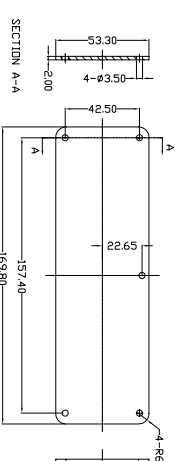

SK-4 SEALING KIT
OPTIONAL ACCESSORY

EC4_END_CAP_OPTIONAL_ACCESSORY

ENCLOSURE PROFILE

OPTIONAL ACCESSORY

END PLATE

Part #	Description	Color
MF-40-BK	Mounting Flanges (Sold Individually)	Black
MF-40-BL	Mounting Flanges (Sold Individually)	Blue
MF-40-GD	Mounting Flanges (Sold Individually)	Gold
MF-40-GR	Mounting Flanges (Sold Individually)	Green
MF-40-RED	Mounting Flanges (Sold Individually)	Red
MF-40-SI	Mounting Flanges (Sold Individually)	Silver
B4-080-BK	80mm Mounting Flange Part #	Black
B4-080-BL	80mm Mounting Flange Part #	Blue
B4-080-GD	80mm Mounting Flange Part #	Gold
B4-080-GR	80mm Mounting Flange Part #	Green
B4-080-RED	80mm Mounting Flange Part #	Red
B4-080-SI	80mm Mounting Flange Part #	Silver

ENCLOSURES & ASSEMBLY SERVICES

B4-080 MASTER DRAWING

Title	Revision:
B4-080 MASTER DRAWING	
Material: Aluminum 6063-T6(H9)	Drn. Date
Finish: Anodized BS 1815	PANI 2009-04-08
TOLERANCE: all dimension in mm unless otherwise specified	Chk. Date
Pro: ANGLE ±1°	App. Date