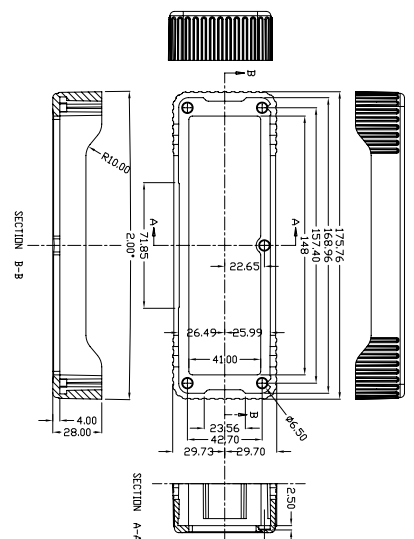

SK-4 SEALING KIT
OPTIONAL ACCESSORY

EC4_END_CAP_OPTIONAL_ACCESSORY

ENCLOSURE PROFILE

OPTIONAL ACCESSORY

END PLATE

Part #	Description	Color
MF-40-BK	Mounting Flanges (Sold Individually)	Black
MF-40-BL	Mounting Flanges (Sold Individually)	Blue
MF-40-GD	Mounting Flanges (Sold Individually)	Gold
MF-40-GR	Mounting Flanges (Sold Individually)	Green
MF-40-RED	Mounting Flanges (Sold Individually)	Red
MF-40-SI	Mounting Flanges (Sold Individually)	Silver
B4-080-BK	80mm Mounting Flange Part #	Black
B4-080-BL	80mm Mounting Flange Part #	Blue
B4-080-GD	80mm Mounting Flange Part #	Gold
B4-080-GR	80mm Mounting Flange Part #	Green
B4-080-RED	80mm Mounting Flange Part #	Red
B4-080-SI	80mm Mounting Flange Part #	Silver

ENCLOSURES & ASSEMBLY SERVICES

B4-080 MASTER DRAWING

Title	Revision:
B4-080 MASTER DRAWING	
Material: Aluminum 6063-T6(H9)	Drn. Date
Finish: Anodized BS 1815	PANI 2009-04-08
TOLERANCE: all dimension in mm unless otherwise specified	Chk. Date
Pro: ANGLE ±1°	App. Date