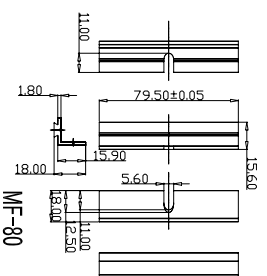

OPTIONAL ACCESSORY

END PLATE

Part #	Description	Color
EC-4BK	Black	Black
EC-4BL	Blue	Blue
EC-4GN	Green	Green
EC-4RD	Red	Red
EC-4GY	Gray	Gray

Part #	Description	Color
B4-080 BK	Black	Black
B4-080 BL	Blue	Blue
B4-080 GD	Gold	Gold
B4-080 GR	Green	Green
B4-080 RD	Red	Red
B4-080 SI	Silver	Silver

Part #	Description	Color
MF-80-BK	Black	Black
MF-80-BL	Blue	Blue
MF-80-GD	Gold	Gold
MF-80-GR	Green	Green
MF-80-RD	Red	Red
MF-80-SI	Silver	Silver

Title	Revision:
B4-080 MASTER DRAWING	

Material:	Material:
Aluminum 6063-T6(H9)	
Finish:	Anodized BS 1815
TOLERANCE:	all dimension in mm unless otherwise specified.
Drn. Date:	PAN1 2009-04-08
CHK. Date:	
App. Date:	

ENCLOSURES & ASSEMBLY SERVICES