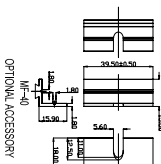

OPTIONAL ACCESSORY