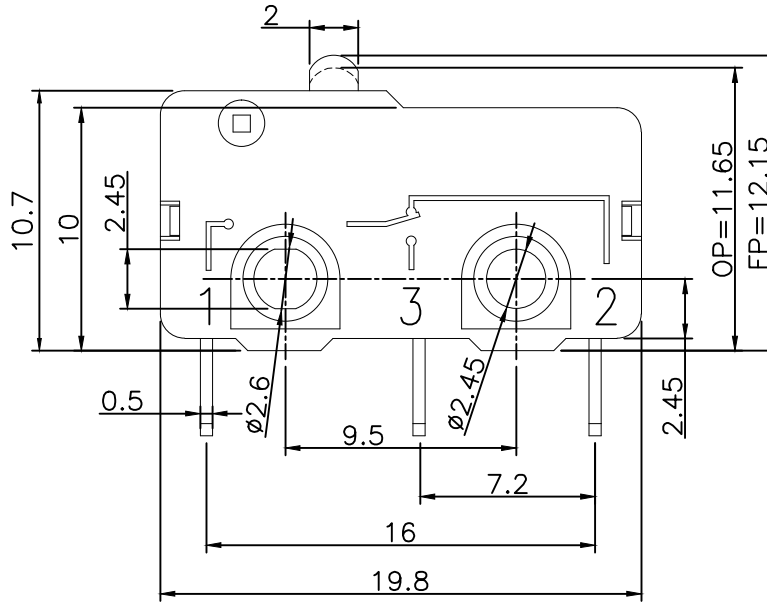

AA07A0901000002A

5(2)A 125/250VC T105μ
5E4

电路图
CIRCUIT DIAGRAM

主要技术参数、性能

The Main Thchnology Performance

额定电流、电压 Rate voltage,current	5A 125/250VAC
接触电阻 Contact resistance	≤100mΩ
按力 Operating force	150±50gf
绝缘电阻 Insulated resistance	≥100MΩ
介电强度 Dielectric strength	≥1000VAC/5s