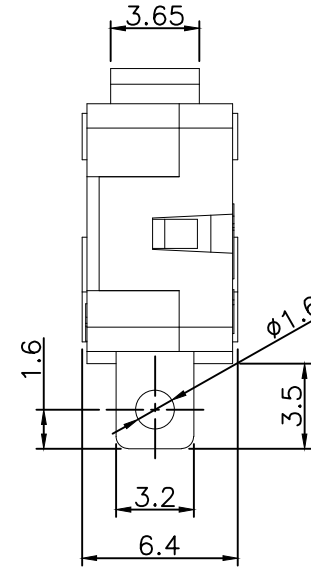

AA07A0901000002A

5(2)A 125/250VC T105μ
5E4

电路图
CIRCUIT DIAGRAM

主要技术参数、性能

The Main Thchnology Performance

额定电流、电压 Rate voltage,current	5A 125/250VAC
接触电阻 Contact resistance	≤100mΩ
按力 Operating force	150±50gf
绝缘电阻 Insulated resistance	≥100MΩ
介电强度 Dielectric strength	≥1000VAC/5s