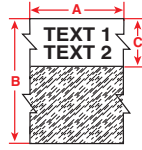

Figure 33

Diagram	Catalog #	B#	Material	Color	Label Width A Inch (mm)	Roll Length B Inch (mm)	Labels/Roll
Fig. 33	M21-375-499	B-499	Nylon Cloth	Black on White	0.375 (9.53)	16 ft (4.88 m)	1 roll (cont.)
Fig. 33	M21-500-499	B-499	Nylon Cloth	Black on White	0.500 (12.70)	16 ft (4.88 m)	1 roll (cont.)
Fig. 33	M21-750-499	B-499	Nylon Cloth	Black on White	0.750 (19.05)	16 ft (4.88 m)	1 roll (cont.)

## Self-Laminating Vinyl Wire & Cable Labels\* (B-427)

- Clear, wrap-around tail overlaminates white print-on area to protect text
- Great for data cables or wires that are frequently handled & moved

Figure 42

Diagram	Catalog #	B#	Material	Color	Approx. Wire Gauge	Label Width A Inch (mm)	Roll Length B Inch (mm)	Print-On Height C Inch (mm)	Labels/Roll
Fig. 42a*	M21-750-427	B-427	Vinyl	Black on White	16-10	0.75 (19.05)	14 ft (4.27 m)	0.375 (9.53)	1 roll (cont.)
Fig. 42a*	M21-1000-427	B-427	Vinyl	Black on White	12-10	1.00 (25.40)	14 ft (4.27 m)	0.375 (9.53)	1 roll (cont.)
Fig. 42a*	M21-1250-427	B-427	Vinyl	Black on White	10-4	1.25 (30.48)	14 ft (4.27 m)	0.50 (12.70)	1 roll (cont.)
Fig. 42a*	M21-1500-427	B-427	Vinyl	Black on White	10-4	1.50 (38.10)	14 ft (4.27 m)	0.50 (12.70)	1 roll (cont.)