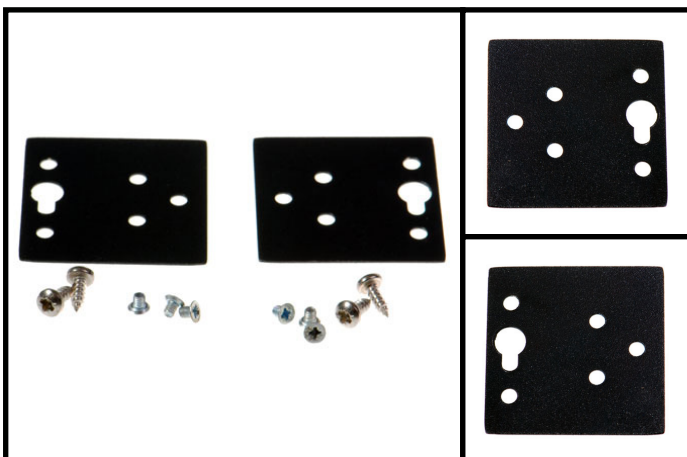

### MK-048

DIN-RAIL MOUNTING KIT FOR 2 PORT ES/  
US/ED - RETAIL PACK

Product Dimensions = 10(l) x 43(w) x 19(h) mm

Packaged Weight = 0.022 kg, 0.05 pounds

This light weight snap on DIN rail kit is compatible with Brainboxes 2 port Ethernet to Serial and USB to Serial Devices. Contains: 2 snap on clips (plastic), 2 screws (to attach to device lugs).