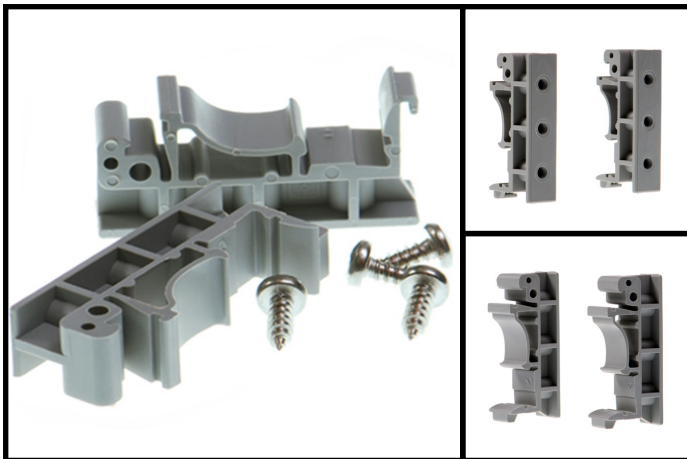

## Accessories

### MK-048

DIN-RAIL MOUNTING KIT FOR 2 PORT ES/  
US/ED - RETAIL PACK

Product Dimensions = 10(l) x 43(w) x 19(h) mm

Packaged Weight = 0.022 kg, 0.05 pounds

This light weight snap on DIN rail kit is compatible with Brainboxes 2 port Ethernet to Serial and USB to Serial Devices. Contains: 2 snap on clips (plastic), 2 screws (to attach to device lugs).