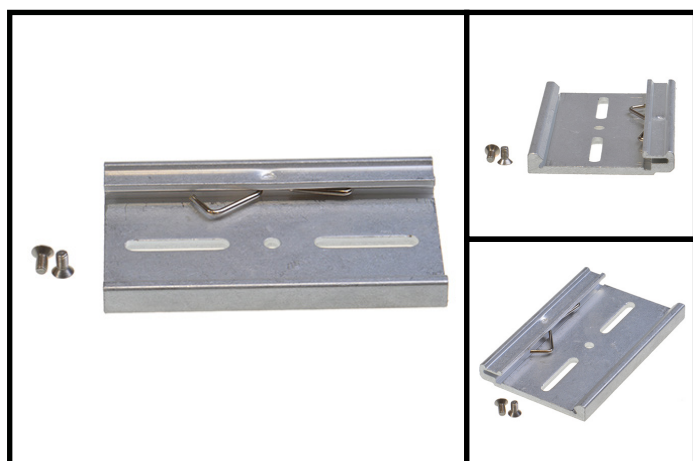

### MK-048

DIN-RAIL MOUNTING KIT FOR 2 PORT ES/  
US/ED - RETAIL PACK

Product Dimensions = 10(l) x 43(w) x 19(h) mm

Packaged Weight = 0.022 kg, 0.05 pounds

This light weight snap on DIN rail kit is compatible with Brainboxes 2 port Ethernet to Serial and USB to Serial Devices. Contains: 2 snap on clips (plastic), 2 screws (to attach to device lugs).

### MK-059

WALL MOUNTING KIT FOR ES/US 4&8 PORT -  
RETAIL PACK

Product Dimensions = 100(l) x 0.7(w) x 52(h) mm

Packaged Weight = 0.33 kg, 0.73 pounds

Wall mounting kit compatible with Brainboxes 4 & 8 port Ethernet to Serial and 4 & 8 port USB to Serial. Comes with suitable screws.

## MK-070

SNAP IN DIN-RAIL CLIP KIT FOR ES/US 4&8 PORT - RETAIL PACK

Product Dimensions = 65(l) x 0(w) x 52(h) mm

Packaged Weight = 0.022 kg, 0.05 pounds

Light weight 'Snap-in' Din-Rail clip suitable for mounting Brainboxes 4 & 8 port Ethernet to Serial and 4 & 8 port USB to Serial.