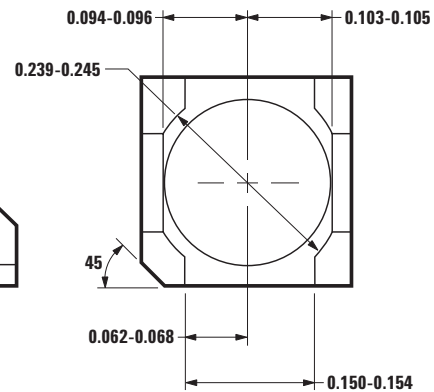

HLMP-5029

Right Angle Mount Housing

Data Sheet

Description

The HLMP-5029 is a black plastic right angle housing which mates with Avago high dome T-13/4 lamps. The leads should be prebent 90° as shown prior to snapping into the right angle housing.

The housing material is high temperature nylon capable of withstanding temperatures up to +150°C.

As an option, T-13/4 lamps may be ordered pre-mounted into the HLMP-5029 housing with leads bent down 90° and sheared to length, see table. To order, select the lamp base, part number and affix the desired option code. For example, the HLMP-3301 HER lamp may be ordered pre-mounted into the HLMP-5029 housing with leads sheared to an even length. The part number for this option is: HLMP-3301-xxxB2.

Physical Dimensions

DIMENSIONS ARE IN INCHES.

OPTION NO.	CATHODE LEAD LENGTH	ANODE LEAD LENGTH	
B2	$\frac{4.70 (0.185)}{3.68 (0.145)}$	$\frac{4.70 (0.185)}{3.68 (0.145)}$	SHEARED EVEN LEADS
B1	20.32 (0.800) MIN.	1.27 (0.050) NOM. LONGER THAN CATHODE	UNSHEARED UNEVEN LEADS

NOTES: 1. ALL DIMENSIONS ARE IN MILLIMETERS (INCHES).
2. LEAD WIDTH MAY BE 0.45 (0.018) OR 0.64 (0.025) SQUARE NOMINAL DEPENDING UPON PRODUCT TYPE.

For product information and a complete list of distributors, please go to our web site: www.avagotech.com