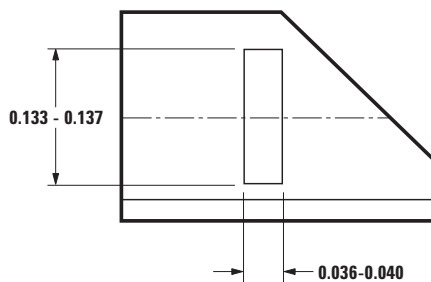

HLMP-5029

Right Angle Mount Housing

Data Sheet

Description

The HLMP-5029 is a black plastic right angle housing which mates with Avago high dome T-13/4 lamps. The leads should be prebent 90° as shown prior to snapping into the right angle housing.

The housing material is high temperature nylon capable of withstanding temperatures up to +150°C.

As an option, T-13/4 lamps may be ordered pre-mounted into the HLMP-5029 housing with leads bent down 90° and sheared to length, see table. To order, select the lamp base, part number and affix the desired option code. For example, the HLMP-3301 HER lamp may be ordered pre-mounted into the HLMP-5029 housing with leads sheared to an even length. The part number for this option is: HLMP-3301-xxxB2.

Physical Dimensions

DIMENSIONS ARE IN INCHES.

OPTION NO.	CATHODE LEAD LENGTH	ANODE LEAD LENGTH	
B2	$\frac{4.70 (0.185)}{3.68 (0.145)}$	$\frac{4.70 (0.185)}{3.68 (0.145)}$	SHEARED EVEN LEADS
B1	20.32 (0.800) MIN.	1.27 (0.050) NOM. LONGER THAN CATHODE	UNSHEARED UNEVEN LEADS

NOTES: 1. ALL DIMENSIONS ARE IN MILLIMETERS (INCHES).
2. LEAD WIDTH MAY BE 0.45 (0.018) OR 0.64 (0.025) SQUARE NOMINAL DEPENDING UPON PRODUCT TYPE.

For product information and a complete list of distributors, please go to our web site: www.avagotech.com