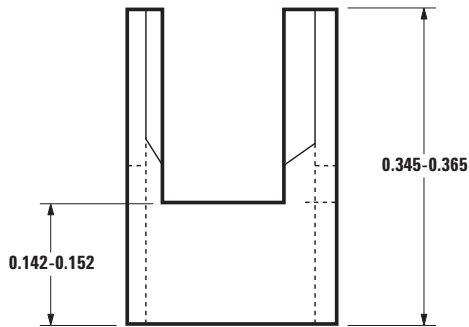

HLMP-5029

Right Angle Mount Housing

Data Sheet

Description

The HLMP-5029 is a black plastic right angle housing which mates with Avago high dome T-13/4 lamps. The leads should be prebent 90° as shown prior to snapping into the right angle housing.

The housing material is high temperature nylon capable of withstanding temperatures up to +150°C.

As an option, T-13/4 lamps may be ordered pre-mounted into the HLMP-5029 housing with leads bent down 90° and sheared to length, see table. To order, select the lamp base, part number and affix the desired option code. For example, the HLMP-3301 HER lamp may be ordered pre-mounted into the HLMP-5029 housing with leads sheared to an even length. The part number for this option is: HLMP-3301-xxxB2.

Physical Dimensions

DIMENSIONS ARE IN INCHES.

OPTION NO.	CATHODE LEAD LENGTH	ANODE LEAD LENGTH	
B2	$\frac{4.70 (0.185)}{3.68 (0.145)}$	$\frac{4.70 (0.185)}{3.68 (0.145)}$	SHEARED EVEN LEADS
B1	20.32 (0.800) MIN.	1.27 (0.050) NOM. LONGER THAN CATHODE	UNSHEARED UNEVEN LEADS

NOTES: 1. ALL DIMENSIONS ARE IN MILLIMETERS (INCHES).
2. LEAD WIDTH MAY BE 0.45 (0.018) OR 0.64 (0.025) SQUARE NOMINAL DEPENDING UPON PRODUCT TYPE.

For product information and a complete list of distributors, please go to our web site: www.avagotech.com