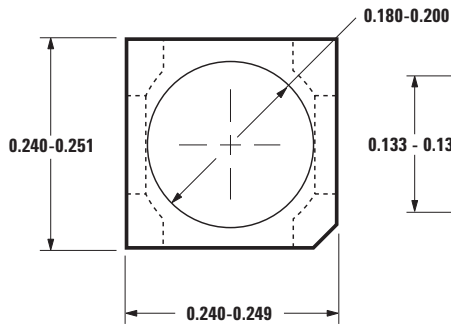

HLMP-5029

Right Angle Mount Housing

Data Sheet

Description

The HLMP-5029 is a black plastic right angle housing which mates with Avago high dome T-13/4 lamps. The leads should be prebent 90° as shown prior to snapping into the right angle housing.

The housing material is high temperature nylon capable of withstanding temperatures up to +150°C.

As an option, T-13/4 lamps may be ordered pre-mounted into the HLMP-5029 housing with leads bent down 90° and sheared to length, see table. To order, select the lamp base, part number and affix the desired option code. For example, the HLMP-3301 HER lamp may be ordered pre-mounted into the HLMP-5029 housing with leads sheared to an even length. The part number for this option is: HLMP-3301-xxxB2.

Physical Dimensions

DIMENSIONS ARE IN INCHES.

OPTION NO.	CATHODE LEAD LENGTH	ANODE LEAD LENGTH	
B2	$\frac{4.70 (0.185)}{3.68 (0.145)}$	$\frac{4.70 (0.185)}{3.68 (0.145)}$	SHEARED EVEN LEADS
B1	20.32 (0.800) MIN.	1.27 (0.050) NOM. LONGER THAN CATHODE	UNSHEARED UNEVEN LEADS

NOTES: 1. ALL DIMENSIONS ARE IN MILLIMETERS (INCHES).
2. LEAD WIDTH MAY BE 0.45 (0.018) OR 0.64 (0.025) SQUARE NOMINAL DEPENDING UPON PRODUCT TYPE.

For product information and a complete list of distributors, please go to our web site: www.avagotech.com