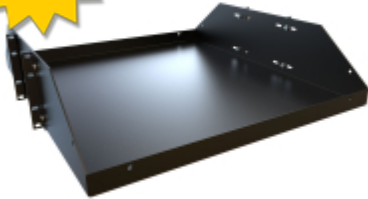

## Two Post Heavy Duty Battery Shelf *BRS Series*

550 lbs Weight Capacity

### Features

- Designed for use with our Heavy Duty **DNRR** and **DRZ4** double-tapped two (2) post racks.
- Constructed of heavy duty 12 gauge steel.
- Use to support heavy chassis or batteries for DC battery array.
- Choice of 19" or 24" deep.
- Front & rear lip folded and welded for extra strength and liquid retainer.
  - For a similar design that is light duty and vented, see the **DNRM Series**.
- Finished in a rugged textured black powder paint finish.
- Tested to nearly double the suggested load rating of 550 lbs.
- TAA Compliant
- RoHS and REACH compliant.
- Manufactured in North America.