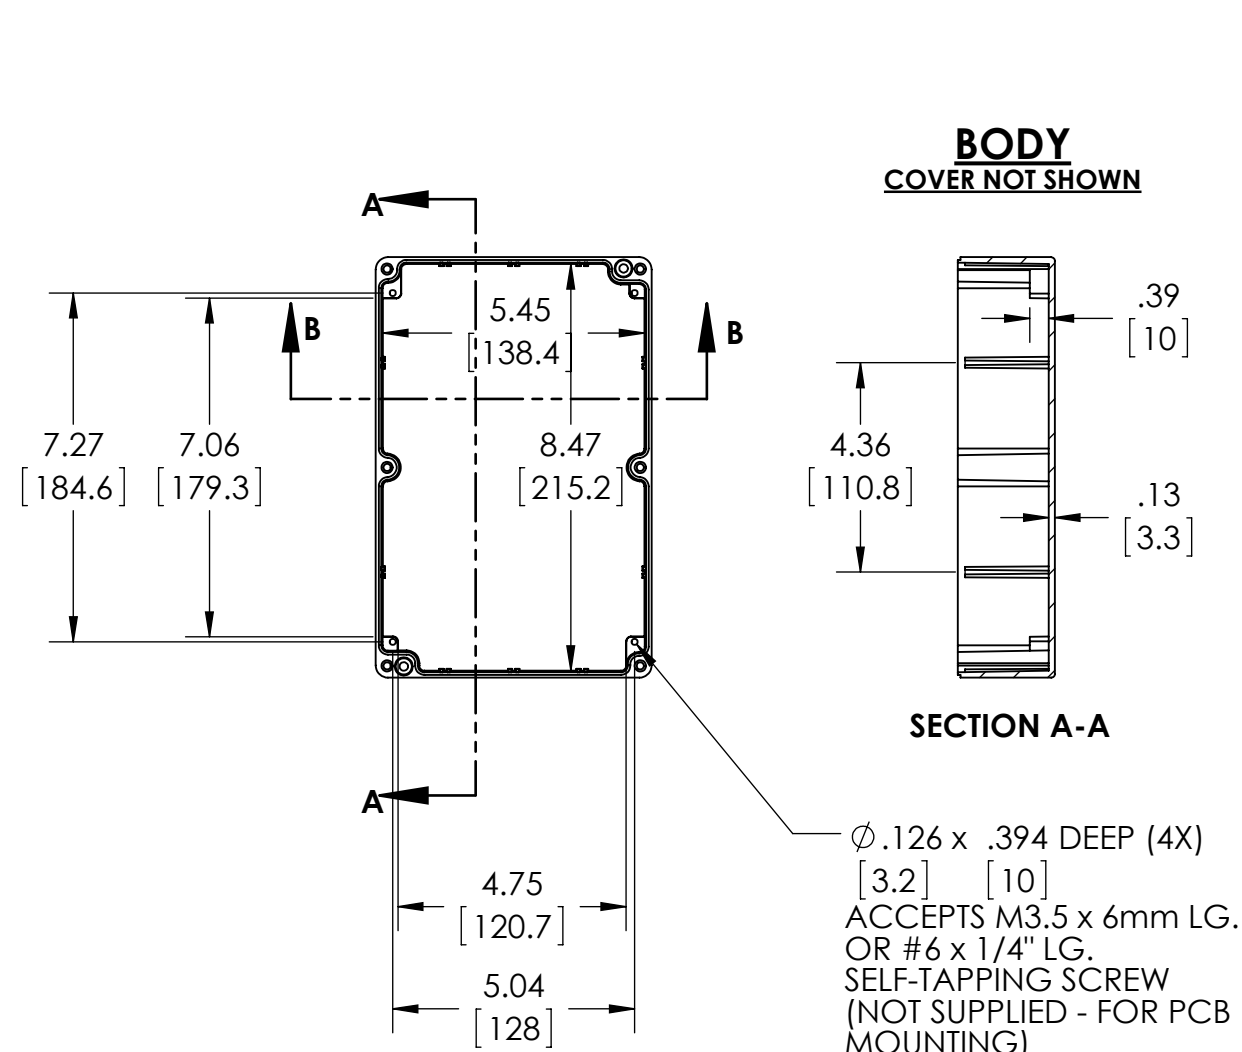

PART NAME

NEMA DIE CAST ALUMINUM ENCLOSURE

PART No.

AN-1307-A & AN-1307-AB

REVISION DATE

9-30-15

UL LISTED FOR U.S. AND CANADA - FILE #E194432

UPDATE REPLACES PART NO. AN-1307 (NATURAL) & AN-1307-G (DISCONTINUED GRAY)

80°C. MAXIMUM OPERATING TEMPERATURE

GASKET (NOT INSTALLED)
MOLDED SILICONE GRAY

MATERIAL: BODY & COVER - ALUMINUM ALLOY #ADC-12

FINISH: NATURAL (SUFFIX -A)
SMOOTH BLACK POWDERCOAT (SUFFIX -AB)

SIX (6) M4x0.7 x 20mm (.79") LG. 90°CSK. HEAD
STAINLESS STEEL SCREWS SUPPLIED FOR ASSEMBLY
OF COVER TO BODY. APPLY AT 12 IN./LB. OF
TORQUE.

OUTSIDE AND INSIDE DRAFT ANGLE: 1°
DIMENSIONS ARE INCH[MM]

OPTIONAL ACCESSORIES:
PCB MOUNTING KIT #57-58
INTERNAL PANEL #ANX-91307
WALL MOUNTING BRACKETS #ANX-1390
REPLACEMENT GASKET #1307GSKTSC

X-ON Electronics