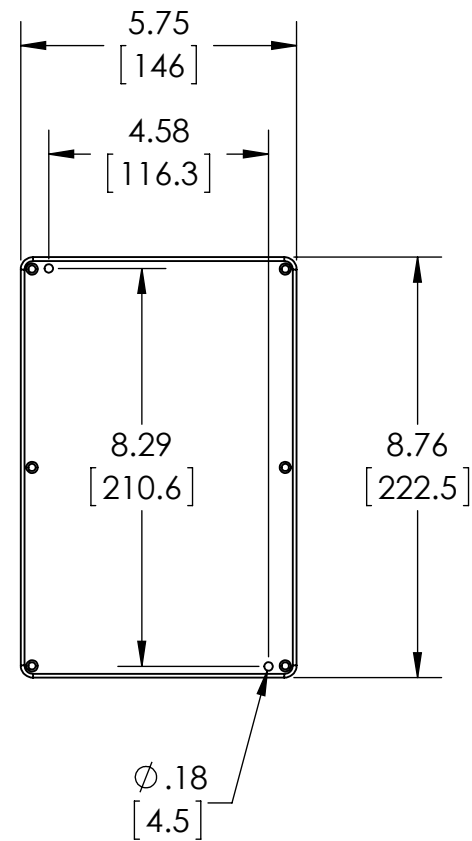

PART NAME

NEMA DIE CAST ALUMINUM ENCLOSURE

PART No.

AN-1307-A & AN-1307-AB

REVISION DATE

9-30-15

UL LISTED FOR U.S. AND CANADA - FILE #E194432

UPDATE REPLACES PART NO. AN-1307 (NATURAL) & AN-1307-G (DISCONTINUED GRAY)

DRAWING FOR REFERENCE

WE RESERVE THE RIGHT TO MAKE CHANGES TO OUR STANDARD PRODUCTS. PLEASE CONSULT WITH BUD INDUSTRIES PRIOR TO USING THIS DRAWING FOR DESIGN PURPOSE.

TYPE RATING 4, 4X, 6, 6P, 12 AND 13, COMPARE TO IP-68

80°C. MAXIMUM OPERATING TEMPERATURE

GASKET (NOT INSTALLED)
MOLDED SILICONE GRAY

MATERIAL: BODY & COVER - ALUMINUM ALLOY #ADC-12

FINISH: NATURAL (SUFFIX -A)
SMOOTH BLACK POWDERCOAT (SUFFIX -AB)

SIX (6) M4x0.7 x 20mm (.79") LG. 90°CSK. HEAD
STAINLESS STEEL SCREWS SUPPLIED FOR ASSEMBLY
OF COVER TO BODY. APPLY AT 12 IN./LB. OF
TORQUE.

OUTSIDE AND INSIDE DRAFT ANGLE: 1°
DIMENSIONS ARE INCH[MM]

OPTIONAL ACCESSORIES:
PCB MOUNTING KIT #57-58
INTERNAL PANEL #ANX-91307
WALL MOUNTING BRACKETS #ANX-1390
REPLACEMENT GASKET #1307GSKTSC

X-ON Electronics