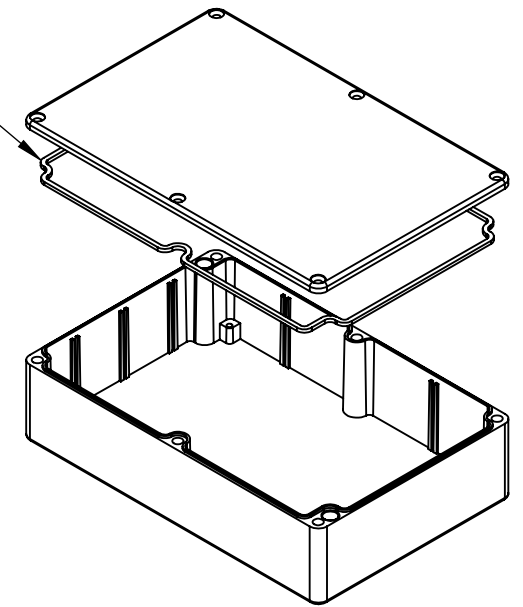

80°C. MAXIMUM OPERATING TEMPERATURE

GASKET (NOT INSTALLED)
MOLDED SILICONE GRAY

MATERIAL: BODY & COVER - ALUMINUM ALLOY #ADC-12

FINISH: NATURAL (SUFFIX -A)
SMOOTH BLACK POWDERCOAT (SUFFIX -AB)

SIX (6) M4x0.7 x 20mm (.79") LG. 90°CSK. HEAD
STAINLESS STEEL SCREWS SUPPLIED FOR ASSEMBLY
OF COVER TO BODY. APPLY AT 12 IN./LB. OF
TORQUE.

OUTSIDE AND INSIDE DRAFT ANGLE: 1°
DIMENSIONS ARE INCH[MM]

OPTIONAL ACCESSORIES:
PCB MOUNTING KIT #57-58
INTERNAL PANEL #ANX-91307
WALL MOUNTING BRACKETS #ANX-1390
REPLACEMENT GASKET #1307GSKTSC

X-ON Electronics