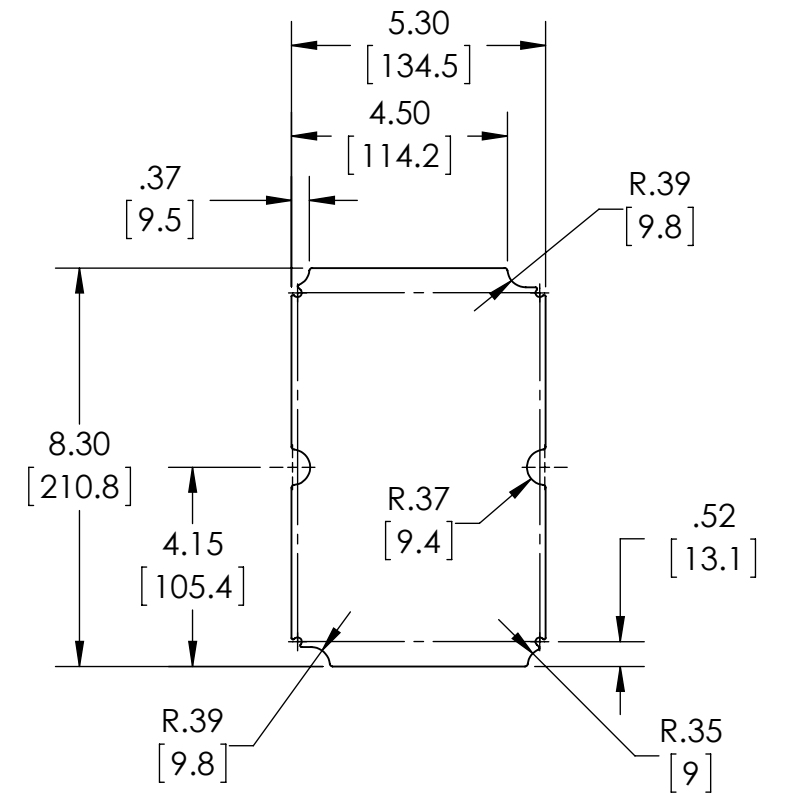

80°C. MAXIMUM OPERATING TEMPERATURE

GASKET (NOT INSTALLED)
MOLDED SILICONE GRAY

MATERIAL: BODY & COVER - ALUMINUM ALLOY #ADC-12

FINISH: NATURAL (SUFFIX -A)
SMOOTH BLACK POWDERCOAT (SUFFIX -AB)

SIX (6) M4x0.7 x 20mm (.79") LG. 90°CSK. HEAD
STAINLESS STEEL SCREWS SUPPLIED FOR ASSEMBLY
OF COVER TO BODY. APPLY AT 12 IN./LB. OF
TORQUE.

OUTSIDE AND INSIDE DRAFT ANGLE: 1°
DIMENSIONS ARE INCH[MM]

OPTIONAL ACCESSORIES:
PCB MOUNTING KIT #57-58
INTERNAL PANEL #ANX-91307
WALL MOUNTING BRACKETS #ANX-1390
REPLACEMENT GASKET #1307GSKTSC

X-ON Electronics