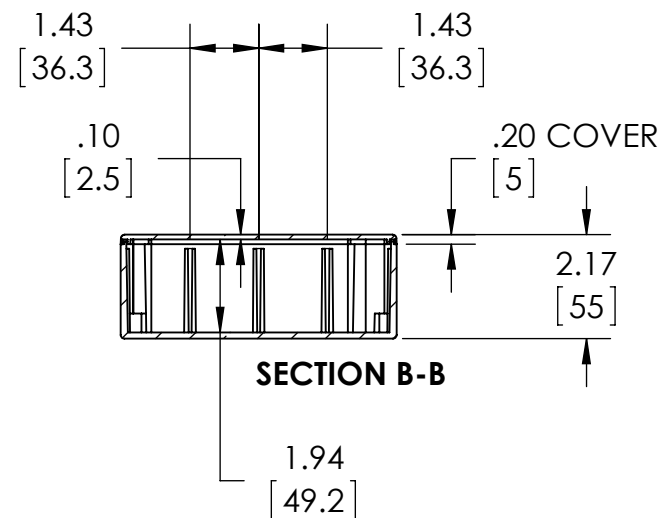

80°C. MAXIMUM OPERATING TEMPERATURE

GASKET (NOT INSTALLED)
MOLDED SILICONE GRAY

MATERIAL: BODY & COVER - ALUMINUM ALLOY #ADC-12

FINISH: NATURAL (SUFFIX -A)
SMOOTH BLACK POWDERCOAT (SUFFIX -AB)

SIX (6) M4x0.7 x 20mm (.79") LG. 90°CSK. HEAD
STAINLESS STEEL SCREWS SUPPLIED FOR ASSEMBLY
OF COVER TO BODY. APPLY AT 12 IN./LB. OF
TORQUE.

OUTSIDE AND INSIDE DRAFT ANGLE: 1°
DIMENSIONS ARE INCH[MM]

OPTIONAL ACCESSORIES:
PCB MOUNTING KIT #57-58
INTERNAL PANEL #ANX-91307
WALL MOUNTING BRACKETS #ANX-1390
REPLACEMENT GASKET #1307GSKTSC

X-ON Electronics