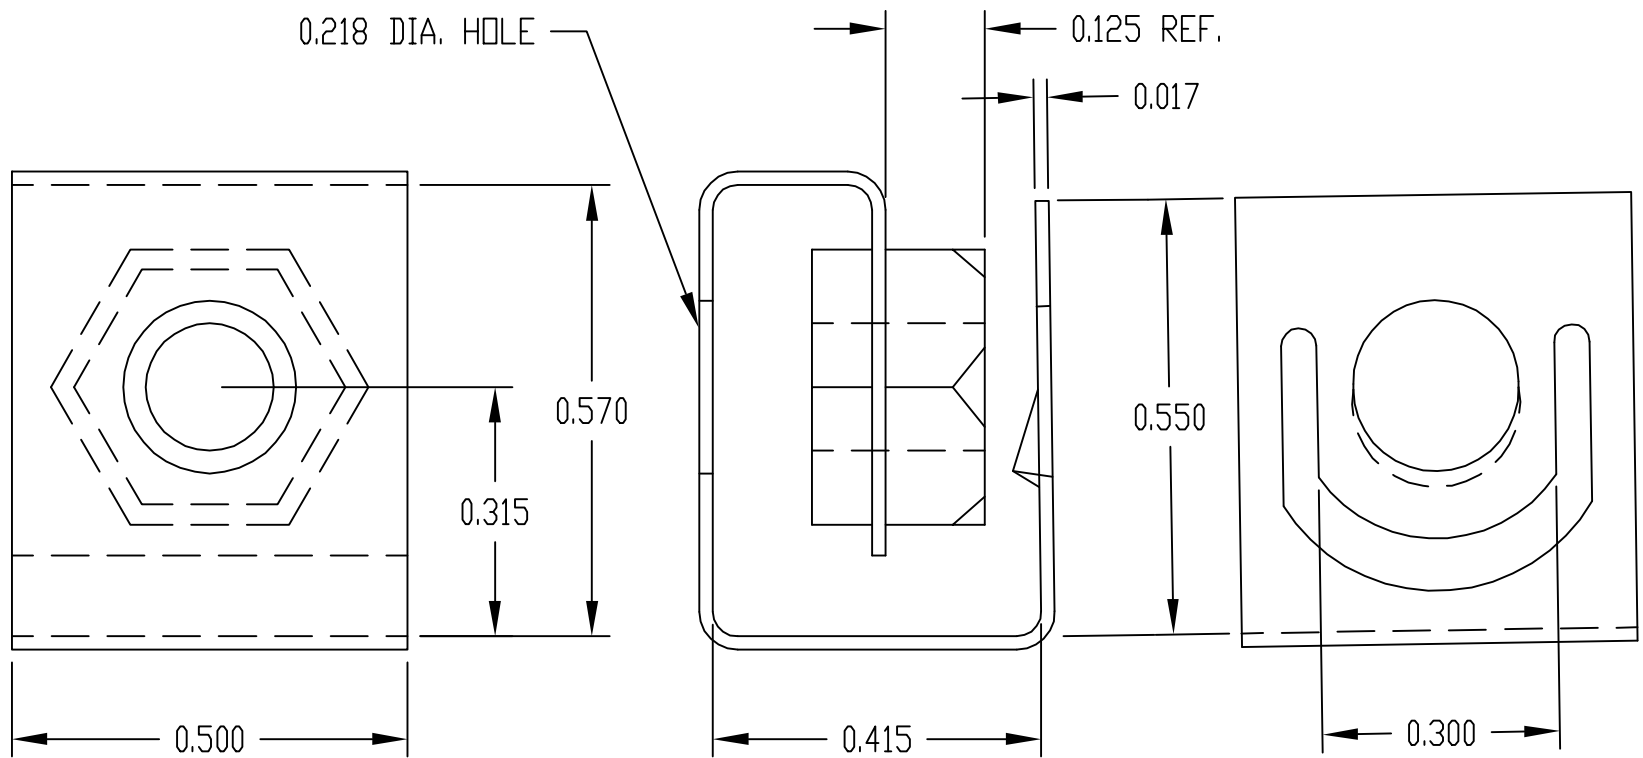

MATERIAL: STEEL
FINISH: ZINC PLATE