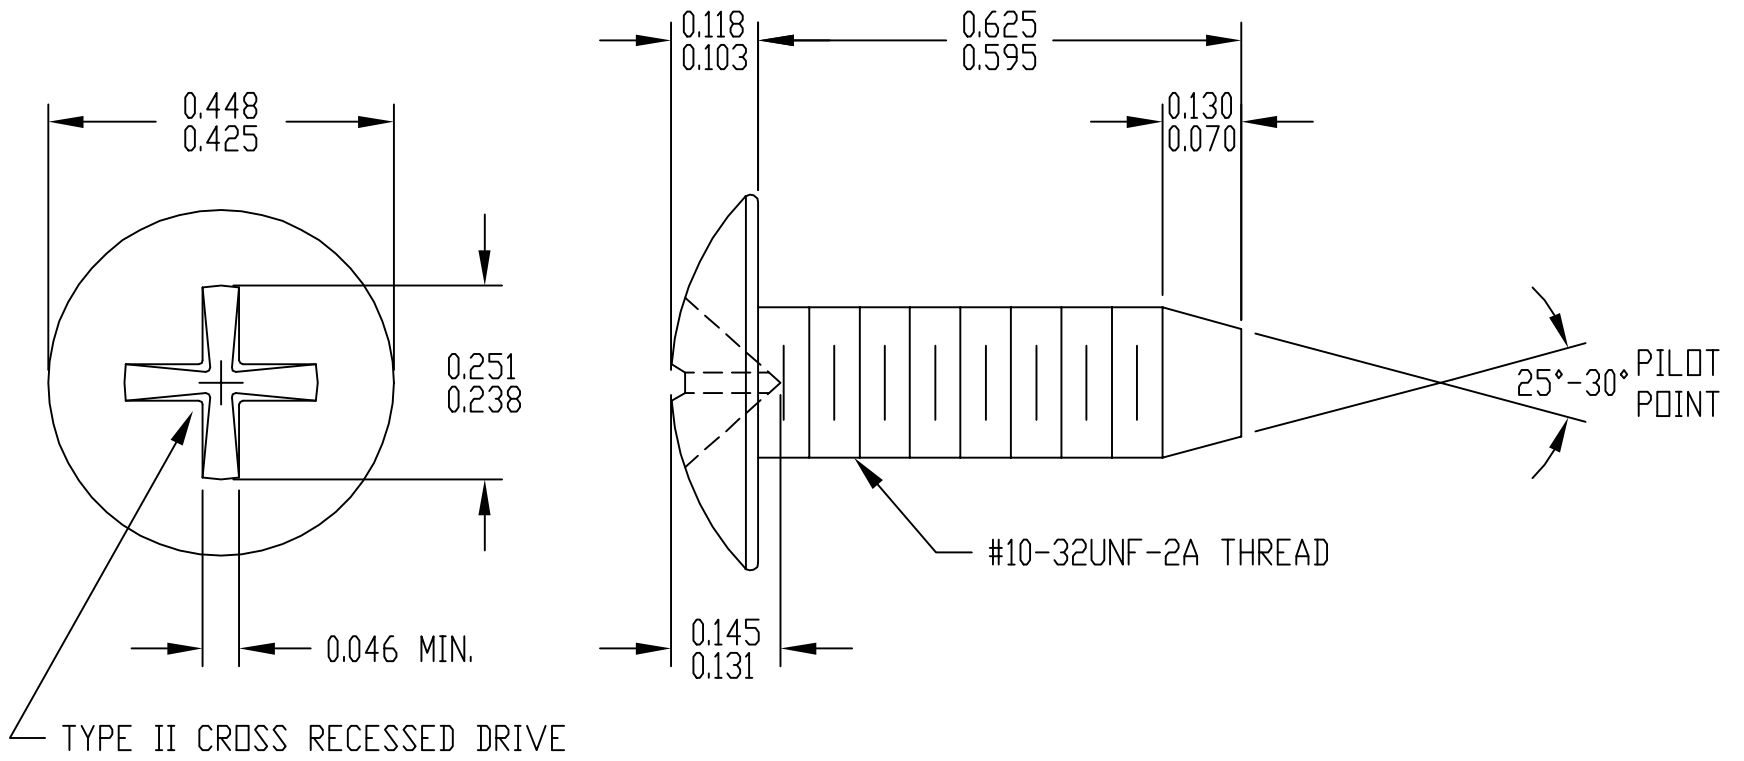

PART NAME

#10-32 x 5/8 LG. TRUSS HD. SCREW

PART No.

7346

MATERIAL: STEEL
FINISH: ZINC PLATE

PART NAME

#10-32 NUT RETAINER

PART No.