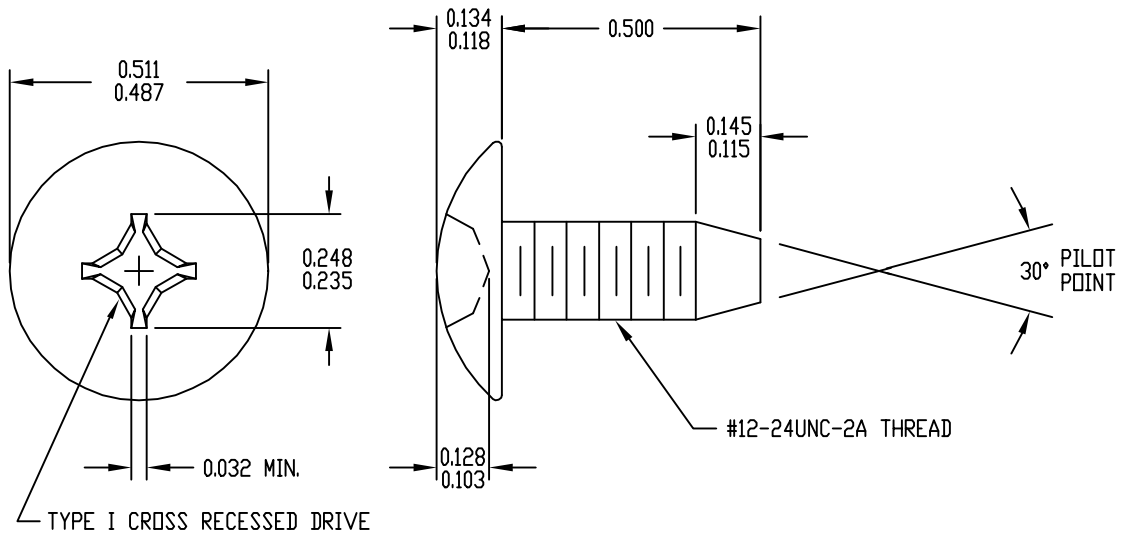

PART
NAME

#12-24 x 1/2 LG. TRUSS HD. SCREW

PART
No.

9260

MATERIAL: STEEL
FINISH: ZINC PLATE

PART
NAME

#12-24 CLIP NUT

PART
No.