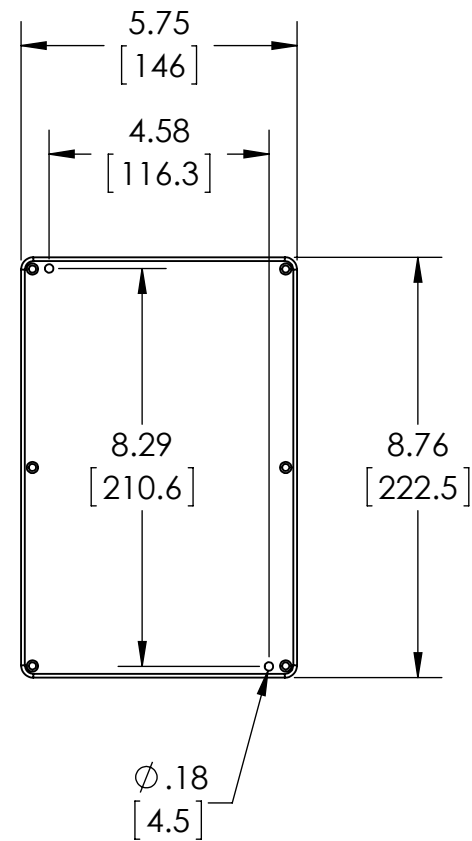

PART NAME

NEMA DIE CAST ALUM. ENCLOSURE

PART No.

AN-1308-A & AN-1308-AB

REVISION DATE

9-30-15

UL LISTED FOR U.S. AND CANADA - FILE #E194432

UPDATE REPLACES PART NO. AN-1308 (NATURAL) & AN-1308-G (DISCONTINUED GRAY)

DRAWING FOR REFERENCE

WE RESERVE THE RIGHT TO MAKE CHANGES TO OUR STANDARD PRODUCTS. PLEASE CONSULT WITH BUD INDUSTRIES PRIOR TO USING THIS DRAWING FOR DESIGN PURPOSE.

TYPE RATING 4, 4X, 6, 6P, 12 AND 13, COMPARE TO IP-68

80°C. MAXIMUM OPERATING TEMPERATURE

GASKET (NOT INSTALLED)
MOLDED SILICONE GRAY