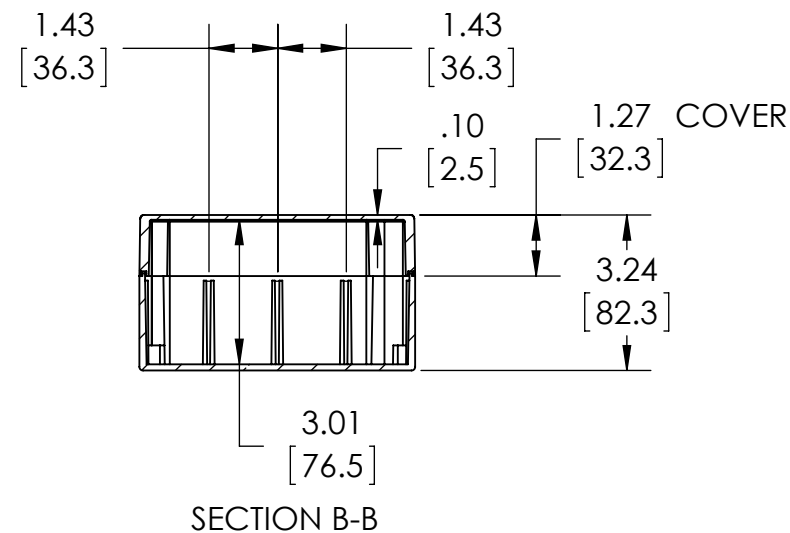

MATERIAL: BODY & COVER - ALUMINUM ALLOY #ADC-12

FINISH: NATURAL (SUFFIX -A)
SMOOTH BLACK POWDERCOAT (SUFFIX -AB)

SIX (6) M4x0.7 x 20mm (.79") LG. 90°CSK. HEAD STAINLESS STEEL SCREWS SUPPLIED FOR ASSEMBLY OF COVER TO BODY. APPLY AT 12 IN./LB. OF TORQUE.

OUTSIDE AND INSIDE DRAFT ANGLE: 1°
DIMENSIONS ARE INCH[MM]

OPTIONAL ACCESSORIES:
PCB MOUNTING KIT #57-58
INTERNAL PANEL #ANX-91307
WALL MOUNTING BRACKETS #ANX-1390
REPLACEMENT GASKET #1308GSKTSC