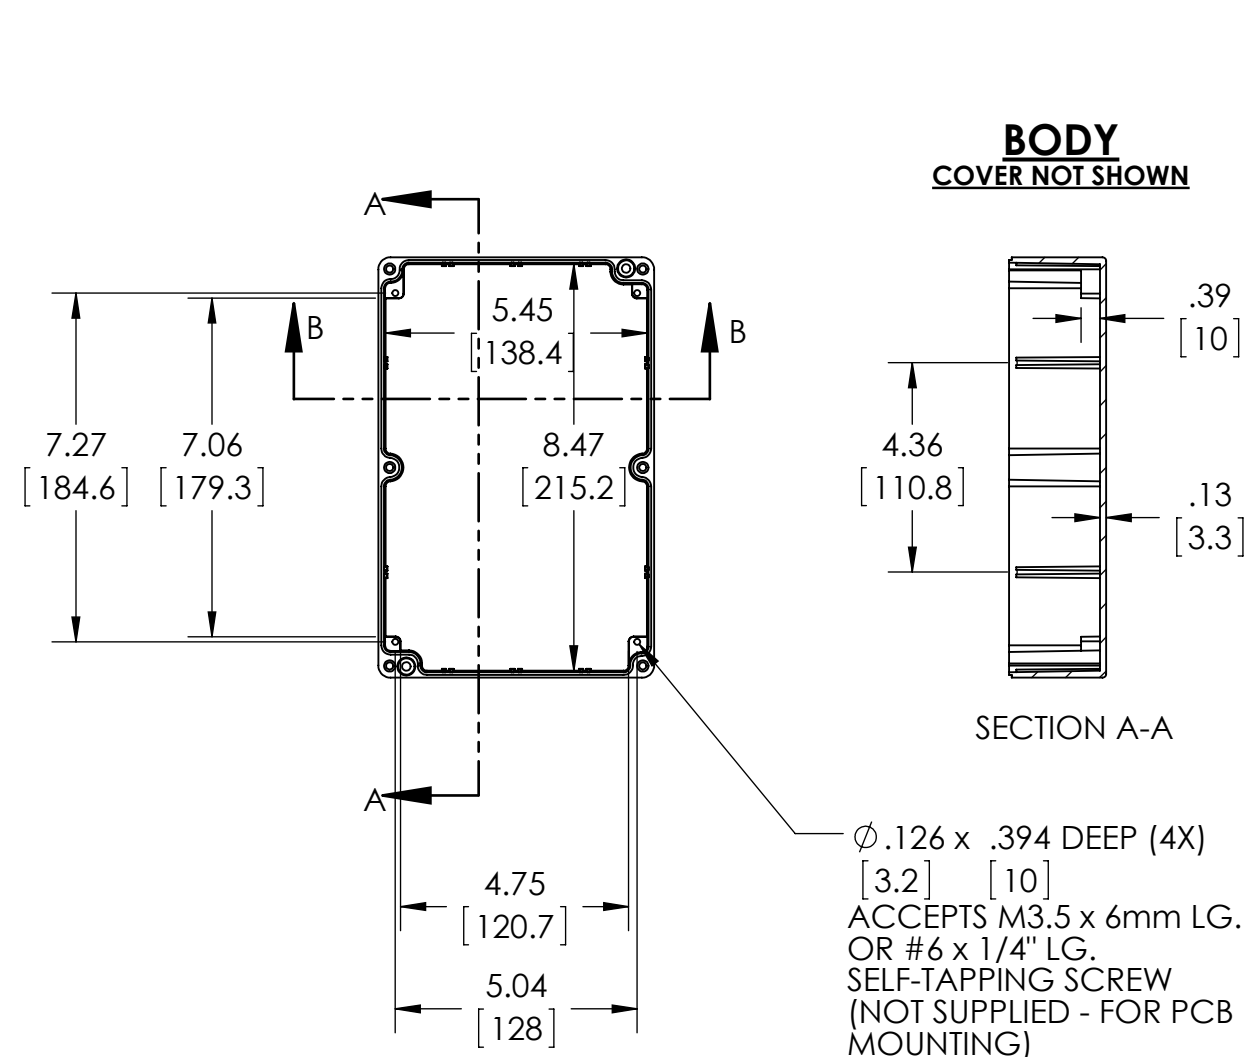

PART NAME

NEMA DIE CAST ALUM. ENCLOSURE

PART No.

AN-1308-A & AN-1308-AB

REVISION DATE

9-30-15

UL LISTED FOR U.S. AND CANADA - FILE #E194432

UPDATE REPLACES PART NO. AN-1308 (NATURAL) & AN-1308-G (DISCONTINUED GRAY)

DRAWING FOR REFERENCE

WE RESERVE THE RIGHT TO MAKE CHANGES TO OUR STANDARD PRODUCTS. PLEASE CONSULT WITH BUD INDUSTRIES PRIOR TO USING THIS DRAWING FOR DESIGN PURPOSE.

TYPE RATING 4, 4X, 6, 6P, 12 AND 13, COMPARE TO IP-68

80°C. MAXIMUM OPERATING TEMPERATURE

GASKET (NOT INSTALLED)
MOLDED SILICONE GRAY