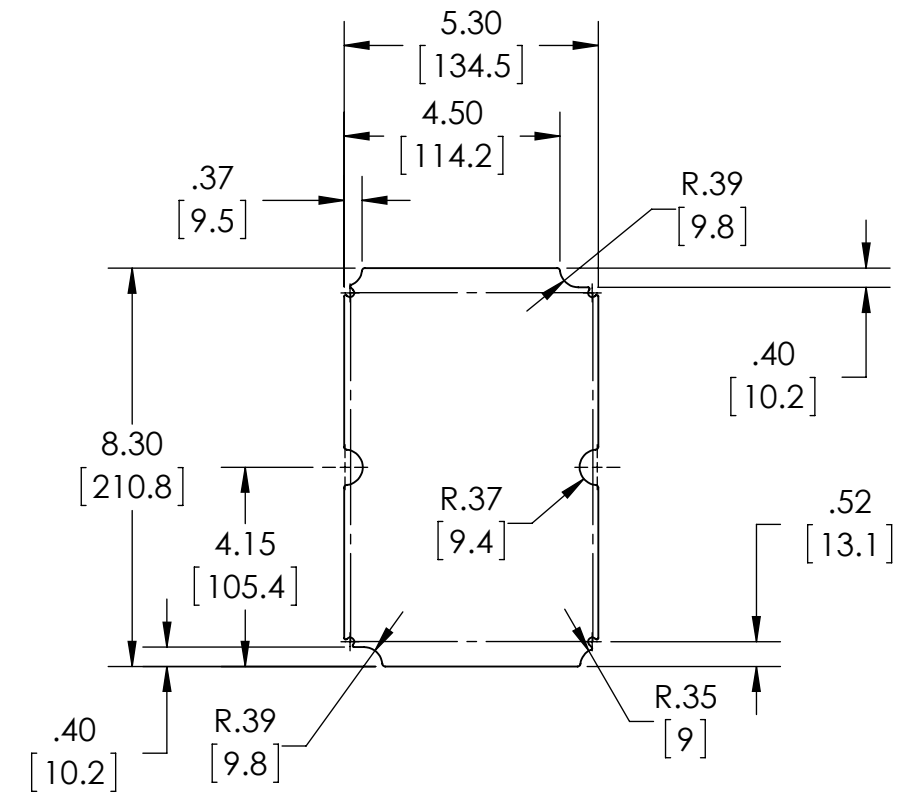

SIX (6) M4x0.7 x 20mm (.79") LG. 90°CSK. HEAD STAINLESS STEEL SCREWS SUPPLIED FOR ASSEMBLY OF COVER TO BODY. APPLY AT 12 IN./LB. OF TORQUE.

OUTSIDE AND INSIDE DRAFT ANGLE: 1°  
DIMENSIONS ARE INCH[MM]

OPTIONAL ACCESSORIES:  
PCB MOUNTING KIT #57-58  
INTERNAL PANEL #ANX-91307  
WALL MOUNTING BRACKETS #ANX-1390  
REPLACEMENT GASKET #1308GSKTSC