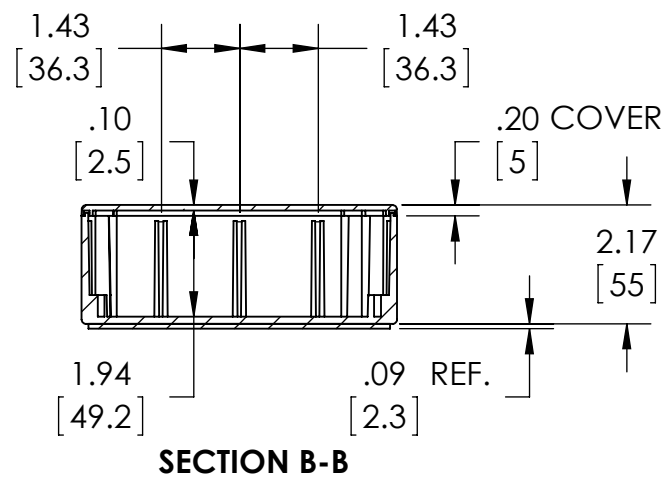

PART NAME

NEMA DIE CAST ALUM. ENCLOSURE w/MTG. BRKT.

PART No.

AN-2807-A & AN-2807-AB

REVISION DATE

9-30-15

UL LISTED FOR U.S. AND CANADA - FILE #E194432

UPDATE REPLACES PART NO. AN-2807 & AN-2807-B

80°C. MAXIMUM OPERATING TEMPERATURE

BODY
COVER NOT SHOWN

SECTION A-A

SECTION B-B

GASKET (NOT INSTALLED)
MOLDED SILICONE GRAY

MATERIAL: BODY & COVER - ALUMINUM ALLOY #ADC-12
MOUNTING BRACKET - .09 THK. ALUMINUM (3003-H14)