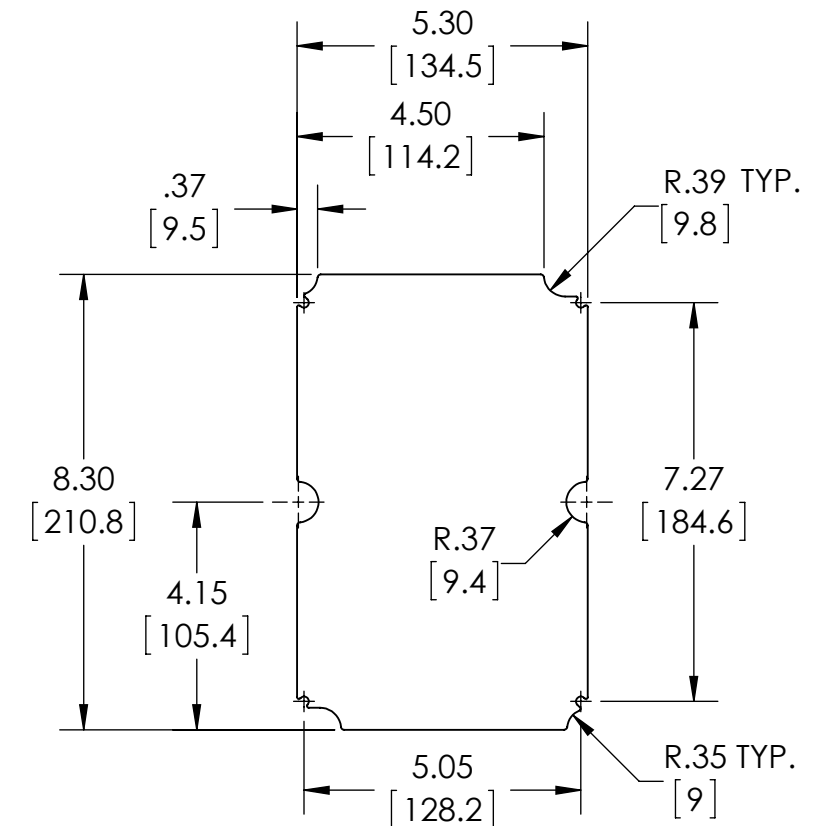

80°C. MAXIMUM OPERATING TEMPERATURE

BODY
COVER NOT SHOWN

SECTION A-A

SECTION B-B

GASKET (NOT INSTALLED)
MOLDED SILICONE GRAY

MATERIAL: BODY & COVER - ALUMINUM ALLOY #ADC-12
MOUNTING BRACKET - .09 THK. ALUMINUM (3003-H14)

OUTSIDE AND INSIDE DRAFT ANGLE: 1°
DIMENSIONS ARE INCH[MM]

OPTIONAL ACCESSORIES:
PCB MOUNTING KIT #57-58
INTERNAL PANEL #ANX-91307
REPLACEMENT GASKET #1307GSKTSC

**OPTIONAL INTERNAL PANEL AND
SUGGESTED PC BOARD LAYOUT**