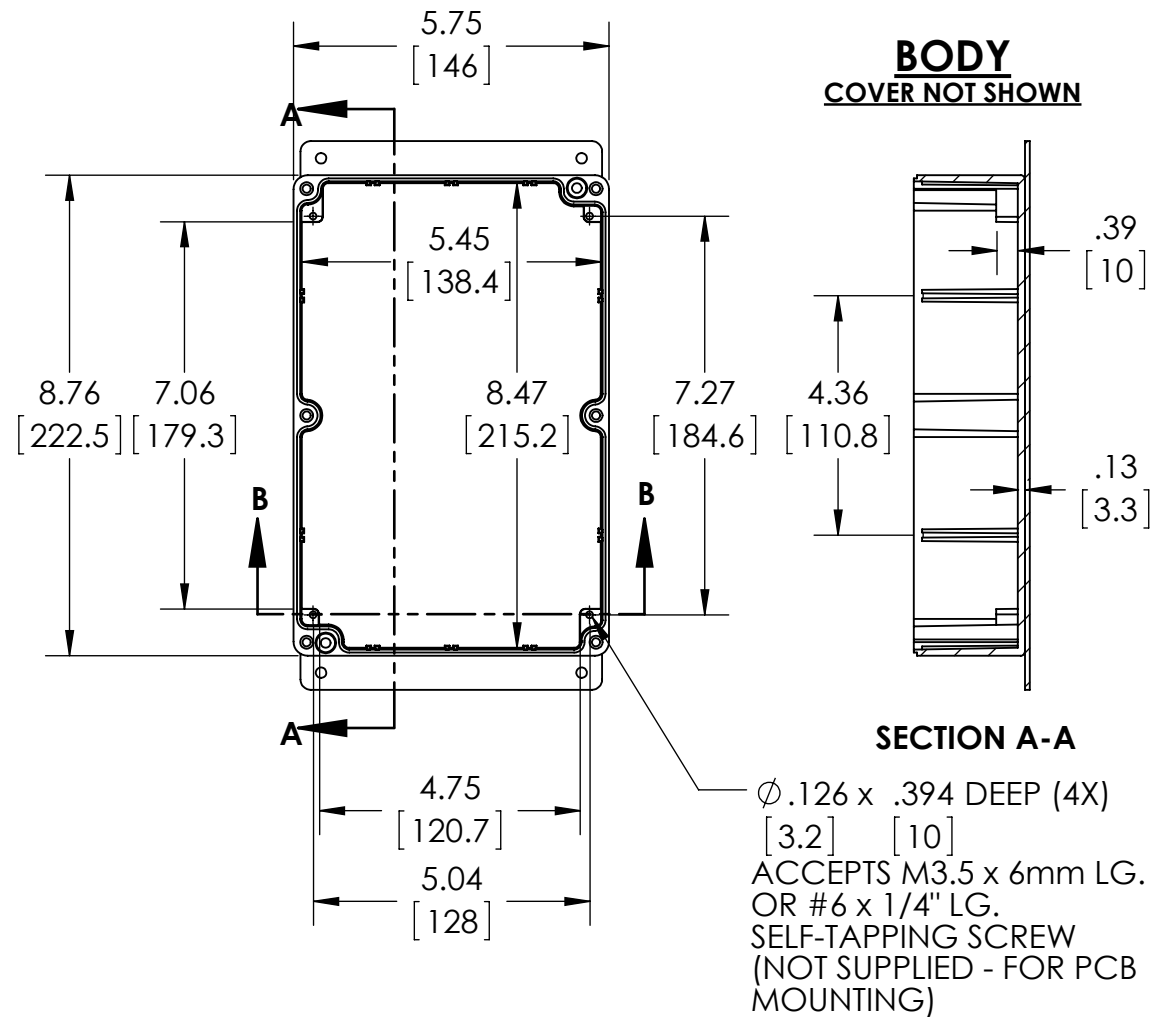

PART NAME

NEMA DIE CAST ALUM. ENCLOSURE w/MTG. BRKT.

PART No.

AN-2807-A & AN-2807-AB

REVISION DATE

9-30-15

UL LISTED FOR U.S. AND CANADA - FILE #E194432

UPDATE REPLACES PART NO. AN-2807 & AN-2807-B

80°C. MAXIMUM OPERATING TEMPERATURE

BODY
COVER NOT SHOWN

SECTION A-A

SECTION B-B

GASKET (NOT INSTALLED)
MOLDED SILICONE GRAY

MATERIAL: BODY & COVER - ALUMINUM ALLOY #ADC-12
MOUNTING BRACKET - .09 THK. ALUMINUM (3003-H14)

OUTSIDE AND INSIDE DRAFT ANGLE: 1°
DIMENSIONS ARE INCH[MM]

OPTIONAL ACCESSORIES:
PCB MOUNTING KIT #57-58
INTERNAL PANEL #ANX-91307
REPLACEMENT GASKET #1307GSKTSC

**OPTIONAL INTERNAL PANEL AND
SUGGESTED PC BOARD LAYOUT**