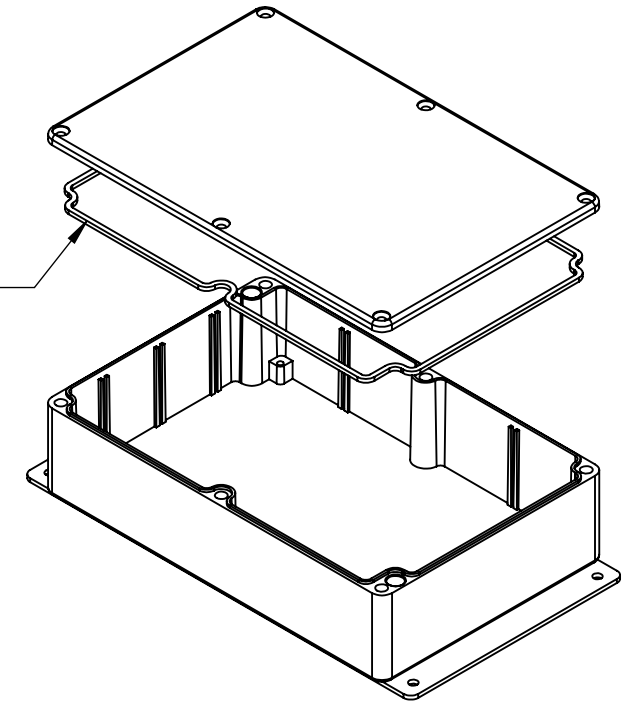

80°C. MAXIMUM OPERATING TEMPERATURE

BODY
COVER NOT SHOWN

SECTION A-A

SECTION B-B

GASKET (NOT INSTALLED)
MOLDED SILICONE GRAY

MATERIAL: BODY & COVER - ALUMINUM ALLOY #ADC-12
MOUNTING BRACKET - .09 THK. ALUMINUM (3003-H14)

FINISH: NATURAL (SUFFIX -A)
SMOOTH BLACK POWDERCOAT (SUFFIX -AB)

SIX (6) M4x0.7 x 20mm (.79") LG. 90°CSK. HEAD
STAINLESS STEEL SCREWS SUPPLIED FOR ASSEMBLY
OF COVER TO BODY. APPLY AT 12 IN./LB. OF
TORQUE.

OUTSIDE AND INSIDE DRAFT ANGLE: 1°
DIMENSIONS ARE INCH[MM]

OPTIONAL ACCESSORIES:
PCB MOUNTING KIT #57-58
INTERNAL PANEL #ANX-91307
REPLACEMENT GASKET #1307GSKTSC

**OPTIONAL INTERNAL PANEL AND
SUGGESTED PC BOARD LAYOUT**