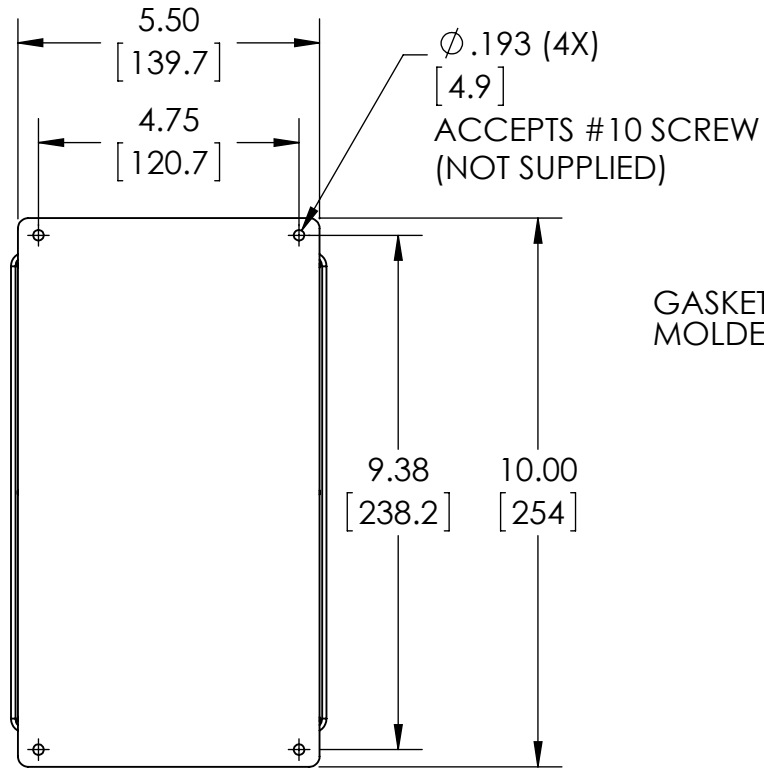

80°C. MAXIMUM OPERATING TEMPERATURE

BODY
COVER NOT SHOWN

SECTION A-A

SECTION B-B

GASKET (NOT INSTALLED)
MOLDED SILICONE GRAY

MATERIAL: BODY & COVER - ALUMINUM ALLOY #ADC-12
MOUNTING BRACKET - .09 THK. ALUMINUM (3003-H14)

FINISH: NATURAL (SUFFIX -A)
SMOOTH BLACK POWDERCOAT (SUFFIX -AB)

SIX (6) M4x0.7 x 20mm (.79") LG. 90°CSK. HEAD
STAINLESS STEEL SCREWS SUPPLIED FOR ASSEMBLY
OF COVER TO BODY. APPLY AT 12 IN./LB. OF
TORQUE.