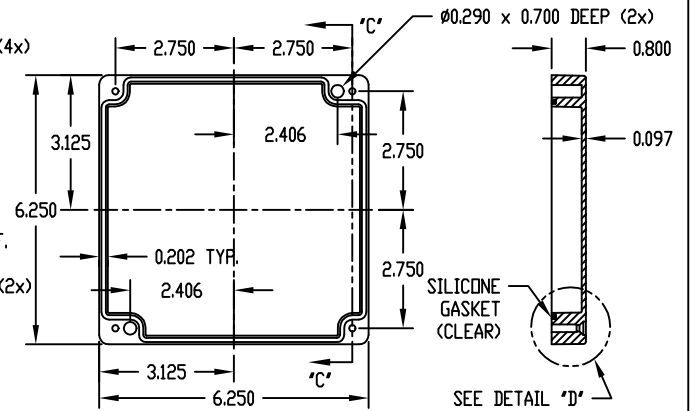

PART NAME NEMA 4X DIE CAST ALUMINUM ENCLOSURE

PART No. AN-1310, AN-1310-G, AN-2810 & AN-2810-B

REV. DATE 12-17-08

MATERIAL: ALUMINUM ALLOY #ADC-12

FINISH: NATURAL (NO SUFFIX)  
GRAY (SUFFIX -G)  
SMOOTH BLACK (SUFFIX -B)

NOTES:

- 1) FOUR (4) M4 x 32mm (1.260") LG. SCREWS SUPPLIED FOR ASSEMBLY OF COVER TO BODY.
- 2) ALL HOLE DIAMETERS HAVE ±0.005 TOLERANCE ALL OTHER DIMENSIONS HAVE ±0.015 TOLERANCE

DETAIL 'D'

M4 x 0.7mm THREAD (4) PLACES

SECTION 'A-A'

COVER

SECTION 'C-C'

SILICONE GASKET (CLEAR)

BODY

SECTION 'B-B'

PART NO. AN-2810 & AN-2810-B ARE SUPPLIED WITH A WELDED ON MOUNTING BRACKET ONLY.