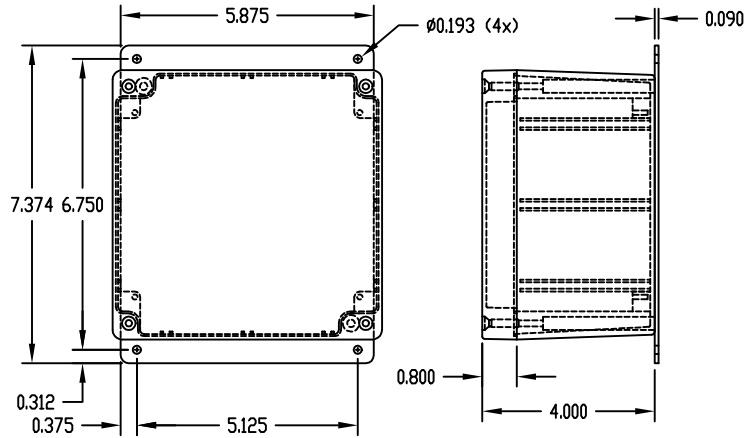

PART NAME NEMA 4X DIE CAST ALUMINUM ENCLOSURE

PART No. AN-1310, AN-1310-G, AN-2810 & AN-2810-B

REV. DATE 12-17-08

MATERIAL: ALUMINUM ALLOY #ADC-12

FINISH: NATURAL (NO SUFFIX)  
GRAY (SUFFIX -G)  
SMOOTH BLACK (SUFFIX -B)

NOTES:

- 1) FOUR (4) M4 x 32mm (1.260") LG. SCREWS SUPPLIED FOR ASSEMBLY OF COVER TO BODY.
- 2) ALL HOLE DIAMETERS HAVE ±0.005 TOLERANCE ALL OTHER DIMENSIONS HAVE ±0.015 TOLERANCE

DETAIL 'D'

M4 x 0.7mm THREAD (4) PLACES

SECTION 'A-A'

COVER

SECTION 'C-C'

SILICONE GASKET (CLEAR)

BODY

SECTION 'B-B'

PART NO. AN-2810 & AN-2810-B ARE SUPPLIED WITH A WELDED ON MOUNTING BRACKET ONLY.