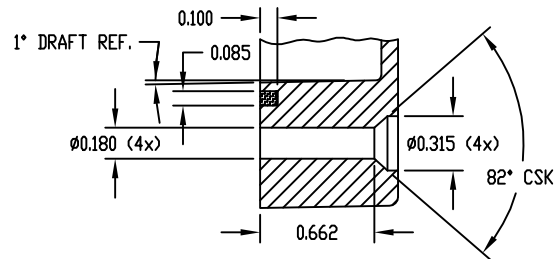

PART NAME NEMA 4X DIE CAST ALUMINUM ENCLOSURE

PART No. AN-1310, AN-1310-G, AN-2810 & AN-2810-B

REV. DATE 12-17-08

MATERIAL: ALUMINUM ALLOY #ADC-12

FINISH: NATURAL (NO SUFFIX)  
GRAY (SUFFIX -G)  
SMOOTH BLACK (SUFFIX -B)

NOTES:

- 1) FOUR (4) M4 x 32mm (1.260") LG. SCREWS SUPPLIED FOR ASSEMBLY OF COVER TO BODY.
- 2) ALL HOLE DIAMETERS HAVE ±0.005 TOLERANCE ALL OTHER DIMENSIONS HAVE ±0.015 TOLERANCE

DETAIL 'D'

M4 x 0.7mm THREAD (4) PLACES

SECTION 'A-A'

COVER

SECTION 'C-C'

SILICONE GASKET (CLEAR)

BODY

SECTION 'B-B'

PART NO. AN-2810 & AN-2810-B ARE SUPPLIED WITH A WELDED ON MOUNTING BRACKET ONLY.