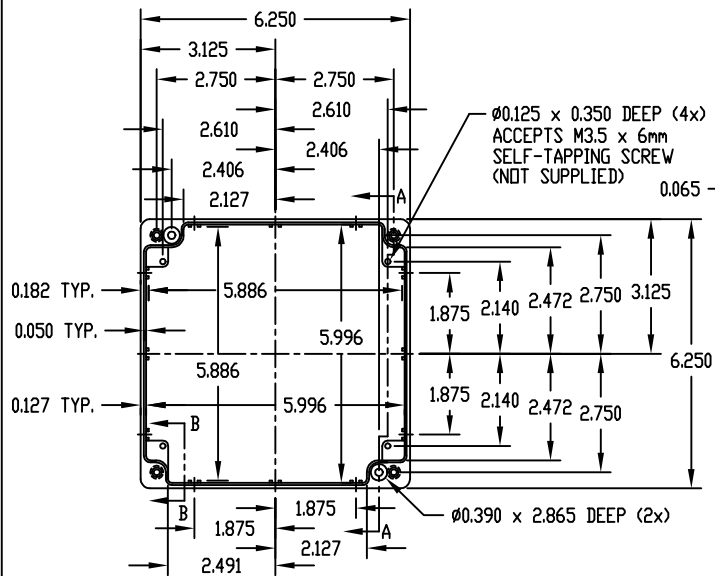

PART NAME NEMA 4X DIE CAST ALUMINUM ENCLOSURE

PART No. AN-1310, AN-1310-G, AN-2810 & AN-2810-B

REV. DATE 12-17-08

MATERIAL: ALUMINUM ALLOY #ADC-12

FINISH: NATURAL (NO SUFFIX)  
GRAY (SUFFIX -G)  
SMOOTH BLACK (SUFFIX -B)

NOTES:

- 1) FOUR (4) M4 x 32mm (1.260") LG. SCREWS SUPPLIED FOR ASSEMBLY OF COVER TO BODY.
- 2) ALL HOLE DIAMETERS HAVE ±0.005 TOLERANCE ALL OTHER DIMENSIONS HAVE ±0.015 TOLERANCE

DETAIL 'D'

M4 x 0.7mm THREAD (4) PLACES

SECTION 'A-A'

COVER

SECTION 'C-C'

SILICONE GASKET (CLEAR)

BODY

SECTION 'B-B'

PART NO. AN-2810 & AN-2810-B ARE SUPPLIED WITH A WELDED ON MOUNTING BRACKET ONLY.