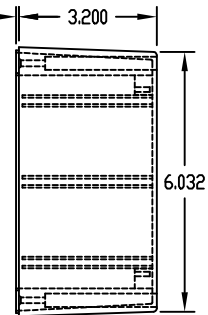

NOTES:

- 1) FOUR (4) M4 x 32mm (1.260") LG. SCREWS SUPPLIED FOR ASSEMBLY OF COVER TO BODY.
- 2) ALL HOLE DIAMETERS HAVE ±0.005 TOLERANCE ALL OTHER DIMENSIONS HAVE ±0.015 TOLERANCE

DETAIL 'D'

M4 x 0.7mm THREAD (4) PLACES

SECTION 'A-A'

COVER

SECTION 'C-C'

SILICONE GASKET (CLEAR)

BODY

SECTION 'B-B'

PART NO. AN-2810 & AN-2810-B ARE SUPPLIED WITH A WELDED ON MOUNTING BRACKET ONLY.