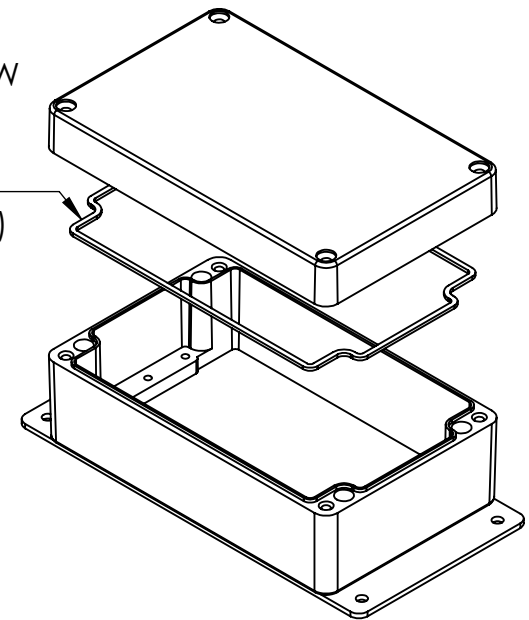

80°C. MAXIMUM OPERATING TEMPERATURE

**BODY COVER NOT SHOWN**

Ø .193 (4X) [4.9]  
ACCEPTS #10 SCREW (NOT SUPPLIED)

GASKET (NOT INSTALLED) MOLDED SILICONE GRAY

MATERIAL: BODY & COVER - ALUMINUM ALLOY #ADC-12  
MOUNTING BRACKET - .09 THK ALUMINUM (3003-H14)

FINISH: NATURAL (SUFFIX -A)  
SMOOTH BLACK POWDERCOAT (SUFFIX -AB)

FOUR (4) M4x0.7 x 30mm (1.18") LG. 90°CSK. HEAD STAINLESS STEEL SCREWS SUPPLIED FOR ASSEMBLY OF COVER TO BODY. APPLY AT 12 IN./LB. OF TORQUE.

OUTSIDE AND INSIDE DRAFT ANGLE: 1°  
DIMENSIONS ARE INCH[MM]

OPTIONAL ACCESSORIES:  
PCB MOUNTING KIT #57-58  
INTERNAL PANEL #ANX-91316  
REPLACEMENT GASKET #1316GSKTSC