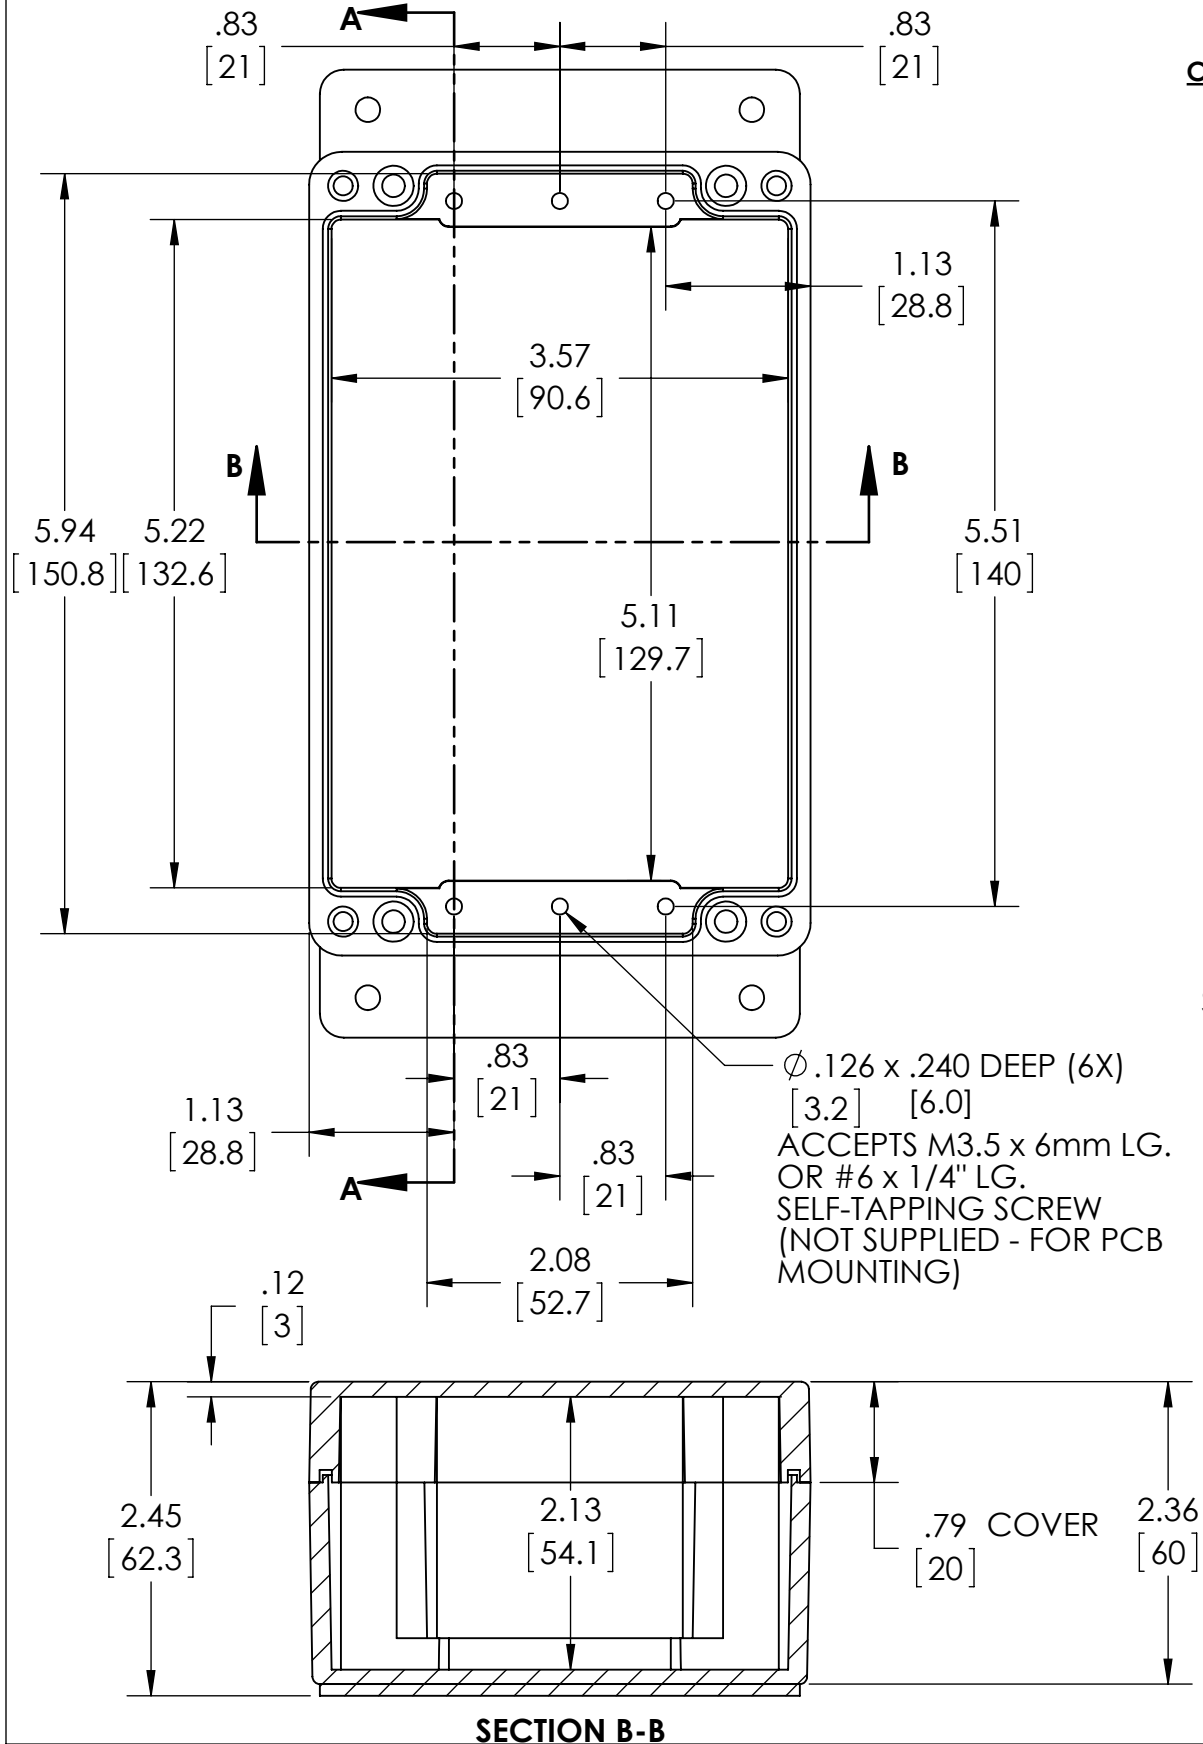

PART NAME

NEMA DIE CAST ALUM. ENCLOSURE W/MTG. BRKT

PART No.

AN-2816-A & AN-2816-AB

REVISION DATE

9-30-15

UL LISTED FOR U.S. AND CANADA - FILE #E194432

UPDATE REPLACES PART NO. AN-2816 & AN-2816-B

80°C. MAXIMUM OPERATING TEMPERATURE

**BODY COVER NOT SHOWN**

Ø .193 (4X) [4.9]  
ACCEPTS #10 SCREW (NOT SUPPLIED)

GASKET (NOT INSTALLED) MOLDED SILICONE GRAY

MATERIAL: BODY & COVER - ALUMINUM ALLOY #ADC-12  
MOUNTING BRACKET - .09 THK ALUMINUM (3003-H14)

OUTSIDE AND INSIDE DRAFT ANGLE: 1°  
DIMENSIONS ARE INCH[MM]

OPTIONAL ACCESSORIES:  
PCB MOUNTING KIT #57-58  
INTERNAL PANEL #ANX-91316  
REPLACEMENT GASKET #1316GSKTSC