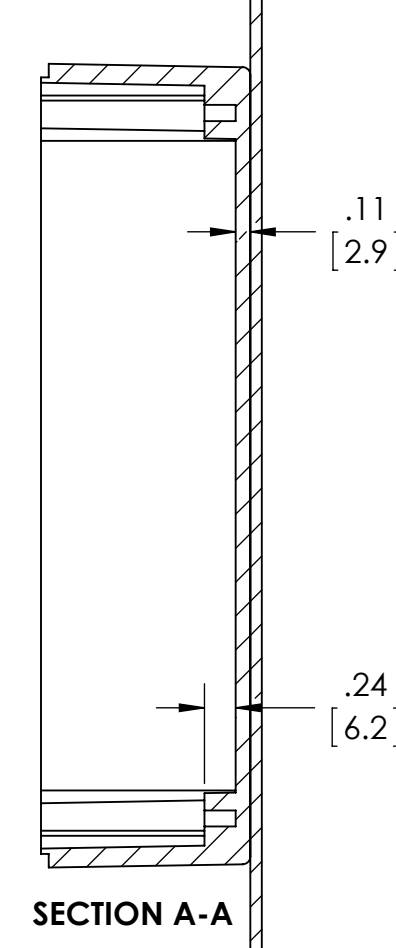

PART NAME

NEMA DIE CAST ALUM. ENCLOSURE W/MTG. BRKT

PART No.

AN-2816-A & AN-2816-AB

REVISION DATE

9-30-15

UL LISTED FOR U.S. AND CANADA - FILE #E194432

UPDATE REPLACES PART NO. AN-2816 & AN-2816-B

**DRAWING FOR REFERENCE**  
WE RESERVE THE RIGHT TO MAKE CHANGES TO OUR STANDARD PRODUCTS. PLEASE CONSULT WITH BUD INDUSTRIES PRIOR TO USING THIS DRAWING FOR DESIGN PURPOSE.

TYPE RATING 4, 4X, 6, 6P, 12 AND 13, COMPARE TO IP-68

80°C. MAXIMUM OPERATING TEMPERATURE

**BODY COVER NOT SHOWN**

Ø .193 (4X) [4.9]  
ACCEPTS #10 SCREW (NOT SUPPLIED)

GASKET (NOT INSTALLED) MOLDED SILICONE GRAY

MATERIAL: BODY & COVER - ALUMINUM ALLOY #ADC-12  
MOUNTING BRACKET - .09 THK ALUMINUM (3003-H14)

OUTSIDE AND INSIDE DRAFT ANGLE: 1°  
DIMENSIONS ARE INCH[MM]

OPTIONAL ACCESSORIES:  
PCB MOUNTING KIT #57-58  
INTERNAL PANEL #ANX-91316  
REPLACEMENT GASKET #1316GSKTSC