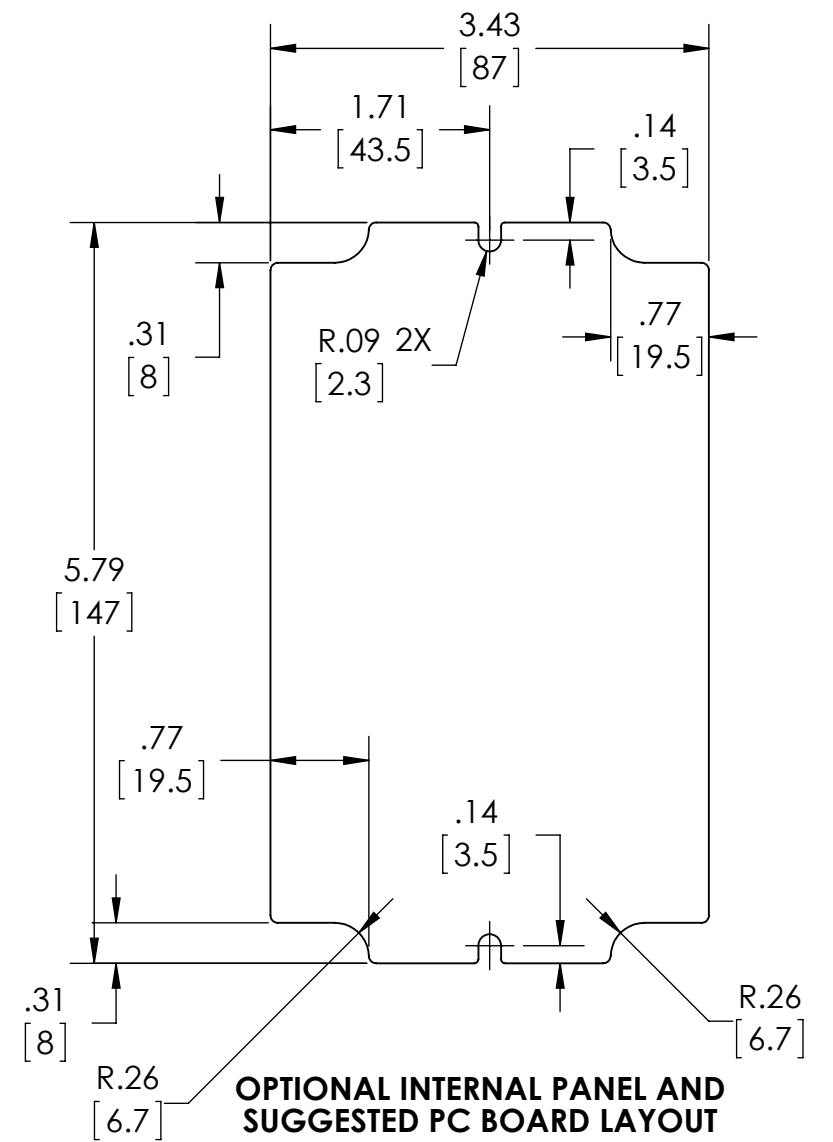

80°C. MAXIMUM OPERATING TEMPERATURE

**BODY COVER NOT SHOWN**

Ø .193 (4X) [4.9]  
ACCEPTS #10 SCREW (NOT SUPPLIED)

GASKET (NOT INSTALLED) MOLDED SILICONE GRAY

MATERIAL: BODY & COVER - ALUMINUM ALLOY #ADC-12  
MOUNTING BRACKET - .09 THK ALUMINUM (3003-H14)

FINISH: NATURAL (SUFFIX -A)  
SMOOTH BLACK POWDERCOAT (SUFFIX -AB)

FOUR (4) M4x0.7 x 30mm (1.18") LG. 90°CSK. HEAD STAINLESS STEEL SCREWS SUPPLIED FOR ASSEMBLY OF COVER TO BODY. APPLY AT 12 IN./LB. OF TORQUE.

OUTSIDE AND INSIDE DRAFT ANGLE: 1°  
DIMENSIONS ARE INCH[MM]

OPTIONAL ACCESSORIES:  
PCB MOUNTING KIT #57-58  
INTERNAL PANEL #ANX-91316  
REPLACEMENT GASKET #1316GSKTSC