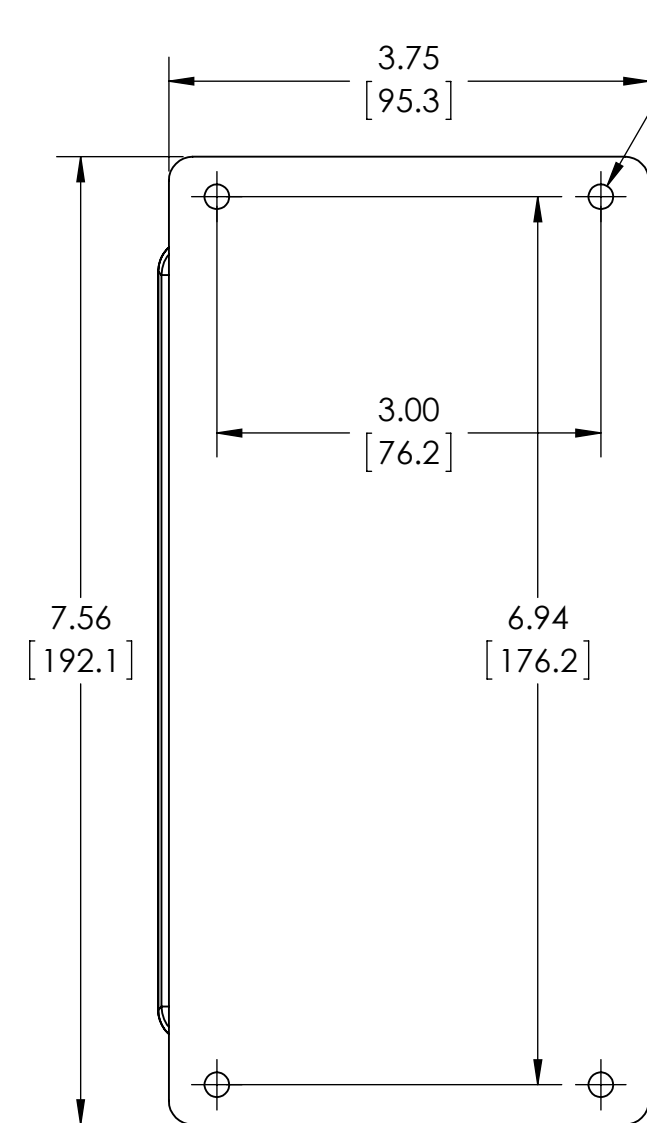

PART NAME

NEMA DIE CAST ALUM. ENCLOSURE W/MTG. BRKT

PART No.

AN-2816-A & AN-2816-AB

REVISION DATE

9-30-15

UL LISTED FOR U.S. AND CANADA - FILE #E194432

UPDATE REPLACES PART NO. AN-2816 & AN-2816-B

80°C. MAXIMUM OPERATING TEMPERATURE

**BODY COVER NOT SHOWN**

Ø .193 (4X) [4.9]  
ACCEPTS #10 SCREW (NOT SUPPLIED)

GASKET (NOT INSTALLED) MOLDED SILICONE GRAY

MATERIAL: BODY & COVER - ALUMINUM ALLOY #ADC-12  
MOUNTING BRACKET - .09 THK ALUMINUM (3003-H14)

OUTSIDE AND INSIDE DRAFT ANGLE: 1°  
DIMENSIONS ARE INCH[MM]

OPTIONAL ACCESSORIES:  
PCB MOUNTING KIT #57-58  
INTERNAL PANEL #ANX-91316  
REPLACEMENT GASKET #1316GSKTSC