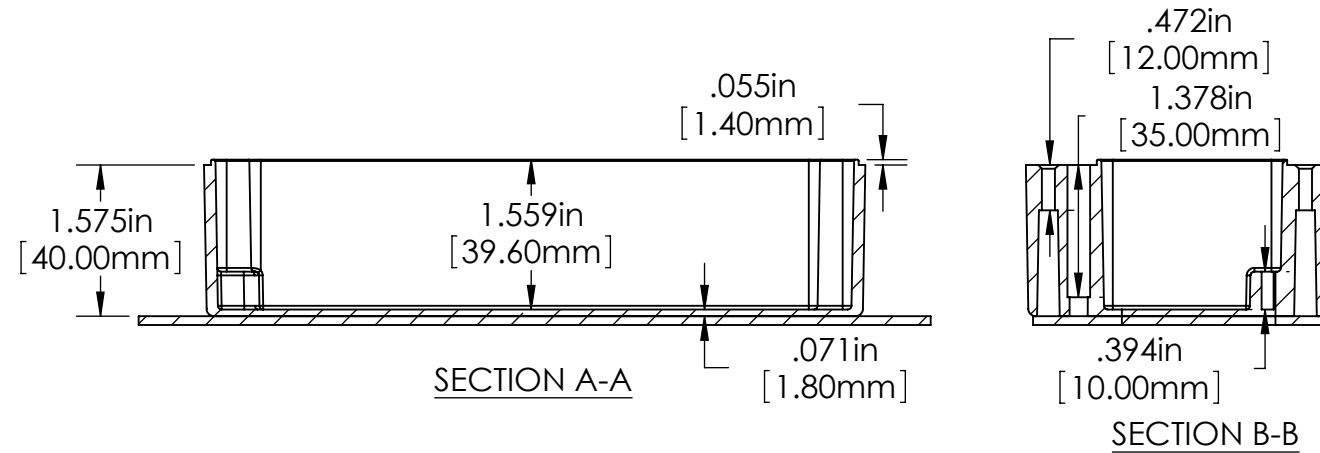

PART NAME

NEMA 4X DIE CAST ALUMINUM ENCLOSURE

PART No.

AN-2821

AN-2821-B

REVISION DATE 8/17/2010

X-ON Electronics

Largest Supplier of Electrical and Electronic Components