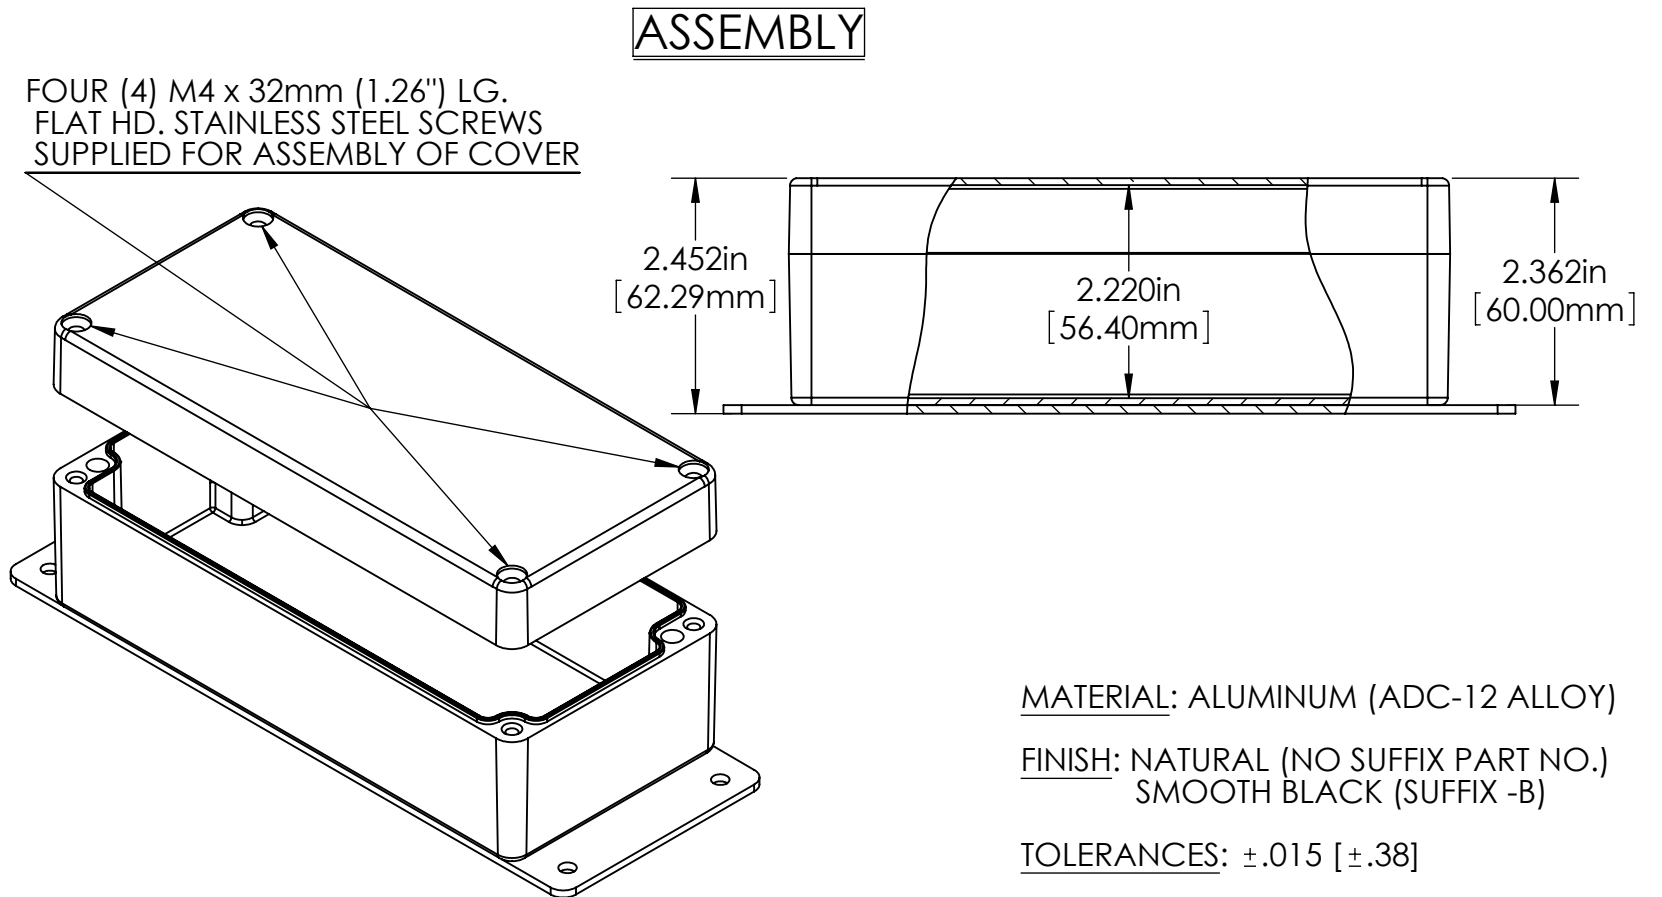

PART NAME

NEMA 4X DIE CAST ALUMINUM ENCLOSURE

PART No.

AN-2821

AN-2821-B

REVISION DATE 8/17/2010

X-ON Electronics

Largest Supplier of Electrical and Electronic Components