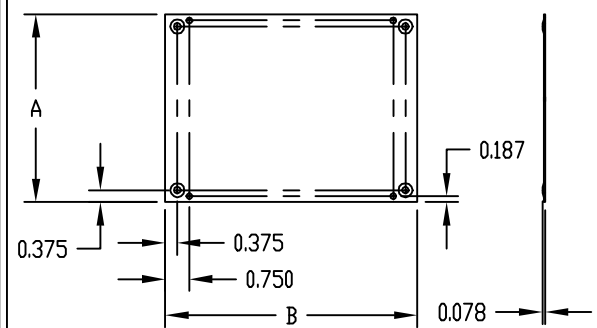

TYPE A

TYPE B

TYPE C

TYPE A AND TYPE B
(4) EMBOSSED FEET 0.781 DIA.

TYPE C
(4) EMBOSSED FEET 0.437 DIA.

MOUNTING HOLES 0.187 DIA.

MATERIAL:
"BPA" PREFIX 0.040 ALUMINUM

FINISH:
NATURAL

PART No. ALUMINUM NATURAL FINISH	A	B	TYPE	WGT. IN OZS.
BPA-1502	3.375	4.375	C	1
BPA-1504	3.875	4.875	C	2
BPA-1505	3.875	5.875	C	2
BPA-1507	4.375	7.875	C	3
BPA-1513	5.812	7.812	A	3
BPA-1514	5.812	13.812	B	5
BPA-1515	5.812	16.812	B	6
BPA-1516	6.812	14.812	B	8
BPA-1517	6.812	16.812	B	8
BPA-1518	7.812	9.812	B	4
BPA-1519	7.812	11.812	B	6
BPA-1520	7.812	16.812	B	8
BPA-1522	8.812	14.812	B	8
BPA-1523	9.812	11.812	B	8
BPA-1524	9.812	13.812	B	8
BPA-1527	11.812	11.812	A	10
BPA-1528	11.812	16.812	B	12
BPA-1529	13.812	16.812	B	15
BPA-1530	14.812	16.812	A	16
BPA-1531	16.812	16.812	A	17
BPA-1589	4.812	6.812	A	2
BPA-1590	4.875	9.375	C	2
BPA-1591	4.812	9.812	A	4
BPA-1592	6.812	6.812	A	3
BPA-1593	6.812	8.812	A	4
BPA-1594	6.812	10.812	B	4
BPA-1595	6.812	11.812	B	5
BPA-1596	6.812	12.812	B	8
BPA-1597	9.812	16.812	B	10
BPA-1598	12.812	16.812	B	14