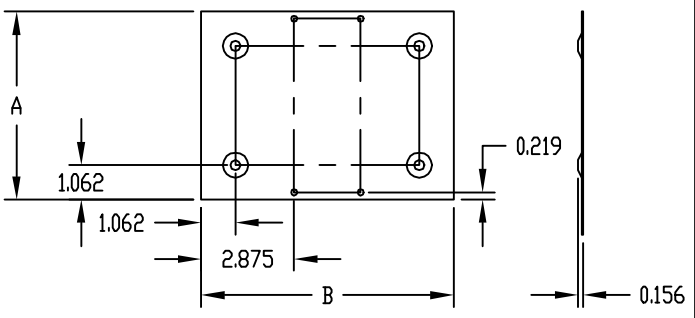

TYPE A

TYPE B

TYPE C

TYPE A AND TYPE B
(4) EMBOSSED FEET 0.781 DIA.

TYPE C
(4) EMBOSSED FEET 0.437 DIA.

MOUNTING HOLES 0.187 DIA.

MATERIAL:
"BPA" PREFIX 0.040 ALUMINUM

FINISH:
NATURAL

PART No. ALUMINUM NATURAL FINISH	A	B	TYPE	WGT. IN OZS.
BPA-1502	3.375	4.375	C	1
BPA-1504	3.875	4.875	C	2
BPA-1505	3.875	5.875	C	2
BPA-1507	4.375	7.875	C	3
BPA-1513	5.812	7.812	A	3
BPA-1514	5.812	13.812	B	5
BPA-1515	5.812	16.812	B	6
BPA-1516	6.812	14.812	B	8
BPA-1517	6.812	16.812	B	8
BPA-1518	7.812	9.812	B	4
BPA-1519	7.812	11.812	B	6
BPA-1520	7.812	16.812	B	8
BPA-1522	8.812	14.812	B	8
BPA-1523	9.812	11.812	B	8
BPA-1524	9.812	13.812	B	8
BPA-1527	11.812	11.812	A	10
BPA-1528	11.812	16.812	B	12
BPA-1529	13.812	16.812	B	15
BPA-1530	14.812	16.812	A	16
BPA-1531	16.812	16.812	A	17
BPA-1589	4.812	6.812	A	2
BPA-1590	4.875	9.375	C	2
BPA-1591	4.812	9.812	A	4
BPA-1592	6.812	6.812	A	3
BPA-1593	6.812	8.812	A	4
BPA-1594	6.812	10.812	B	4
BPA-1595	6.812	11.812	B	5
BPA-1596	6.812	12.812	B	8
BPA-1597	9.812	16.812	B	10
BPA-1598	12.812	16.812	B	14