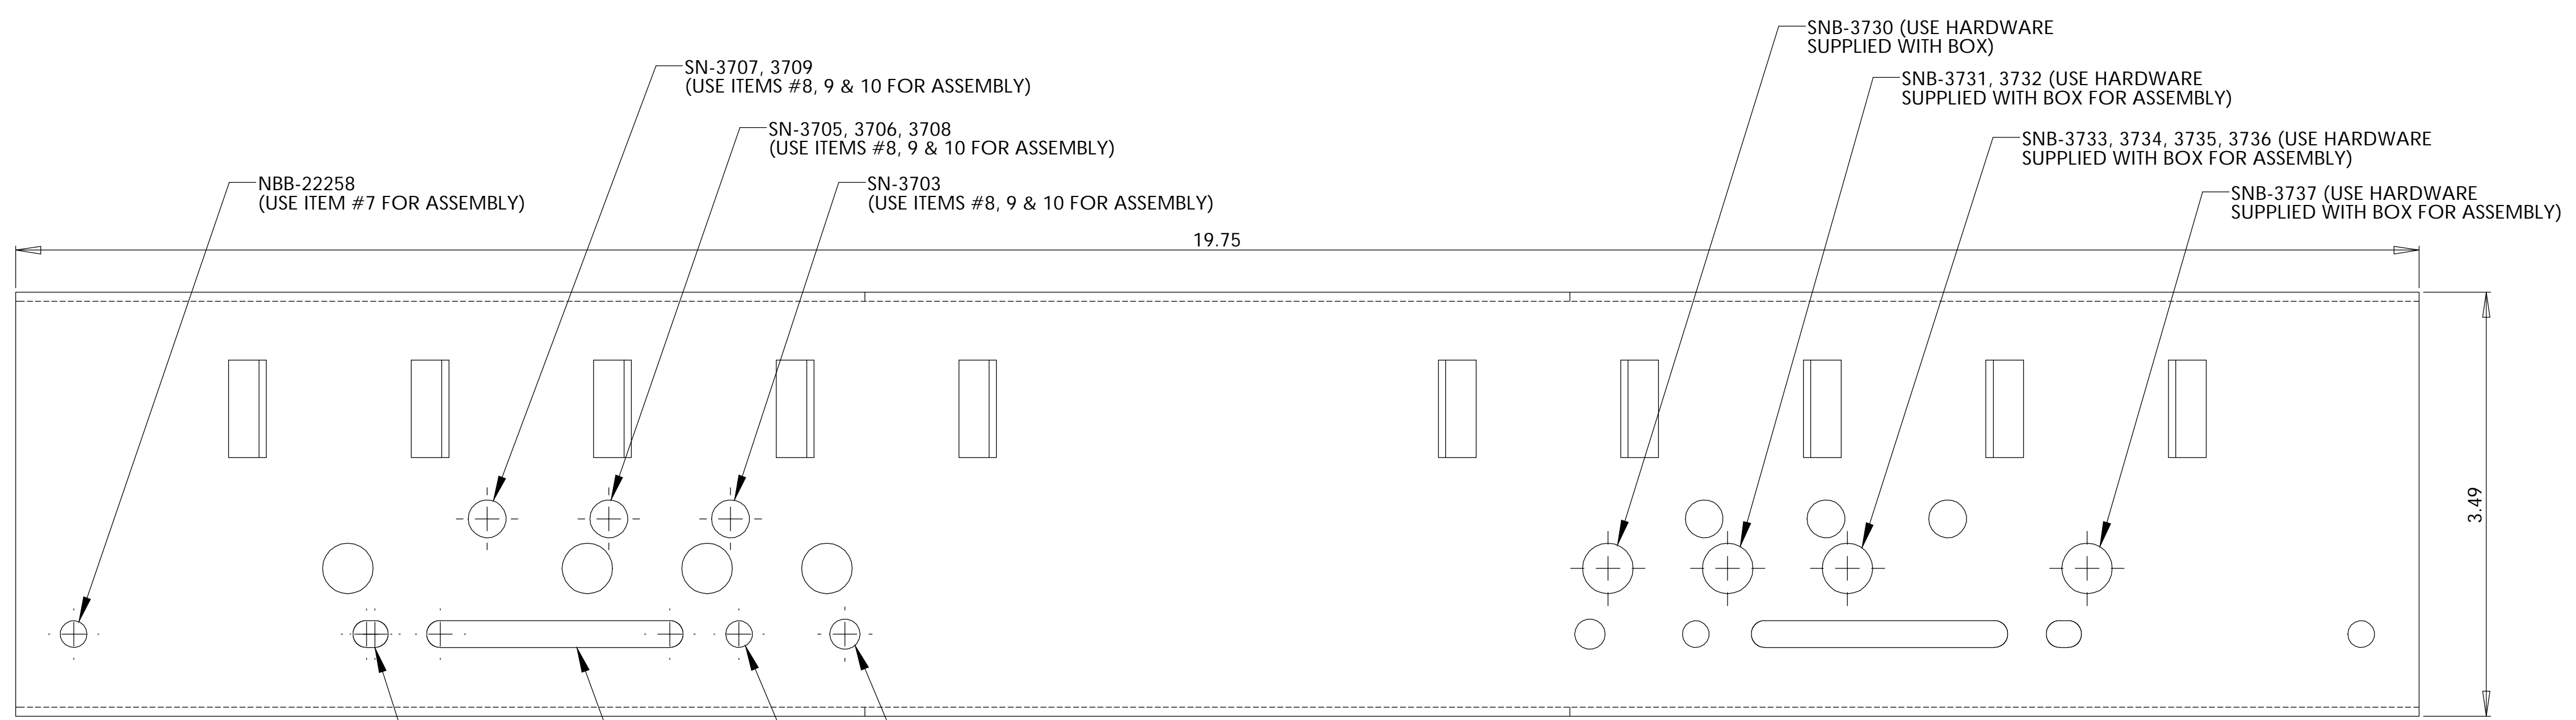

BRACKETS:
MATERIAL - 14 GA. STEEL
FINISH - ZINC PLATE WITH YELLOW DICHROMATE CONVERSION COAT

BAND CLAMPS AND ALL HARDWARE:
MATERIAL - STAINLESS STEEL

POLE SIZE MAXIMUM:
9.5" DIAMETER

WEIGHT LIMIT FOR ANY LOADED BOX TO ENSURE BAND CLAMP RETENTION:
100 LBS.

ITEM	QTY.	PART NO.	DESCRIPTION
10	4	1037	HEX NUT 1/4-20
9	4	1038	FLAT WASHER 1/4
8	4	1036	SCREW 1/4-20 x 3/8 LG. HEX HD.
7	4	1062	SCREW M5 x 10mm LG. PAN HD.
6	4	1032	HEX NUT M6
5	4	1033	FLAT WASHER M6
4	4	1031	SCREW M6 x 10mm LG. PAN HD.
3	4	1030	SCREW #10-32 x 3/8 LG. PAN HD.
2	2	22260-BC	BAND CLAMP
1	1	22261-BK	LARGE POLE MOUNT BRACKET