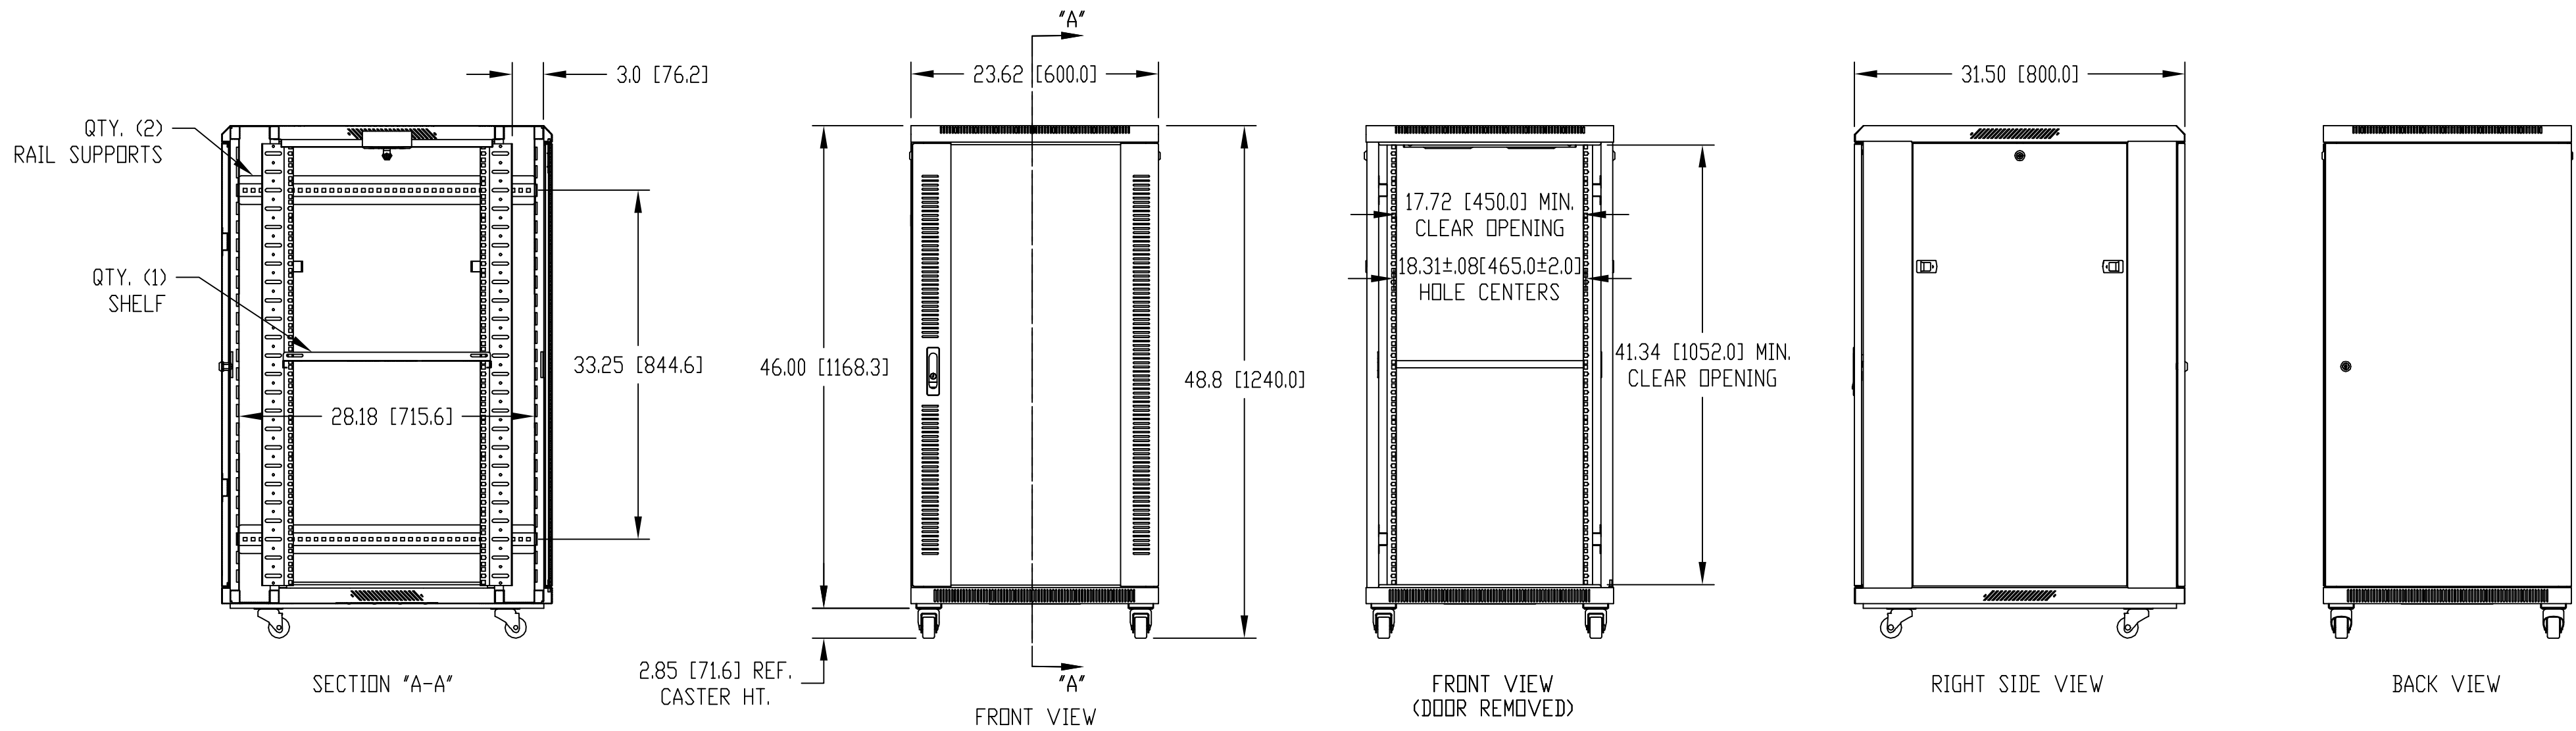

MATERIAL:
 PANEL MOUNTING RAILS - 14 GA. (0.08" [2.0] THK.) STEEL
 ALL OTHER PARTS - 18 GA. (0.05" [1.2] THK.) STEEL

FINISH:
 BLACK TEXTURED POWDER COATING

PANEL MOUNTING RAILS HAVE 0.35" [8.9] SQUARE HOLES
 ON E.I.A. UNIVERSAL HOLE SPACING

SUPPLIED HARDWARE KIT TO INCLUDE:
 QTY. (25) M6 CAGE NUT
 QTY. (25) M6 PAN HEAD SCREW
 QTY. (25) NYLON FLAT WASHER
 QTY. (4) M10 x 2.25" [57.2] LG. STEM LEVELER W/HEX NUT
 QTY. (8) KEYS

TOP VIEW

BOTTOM VIEW

TOLERANCE ALL DIMENSIONS: ±0.08" [2.0]

ITEM	REQ'D.	PART NO.	DESCRIPTION
<p>TOLERANCES: ±.005 BETWEEN HOLE CENTERS ±.015 FROM SHEARED EDGE ±.032 FROM A BENT SURFACE ±.063 BETWEEN ASSEMBLED SURFACES UNLESS OTHERWISE SPECIFIED</p>			<p>NAME: 24U BUDRACK PROFESSIONAL SERIES</p>
QTY.	USED ON	<p>MAT: AS NOTED FINISH: AS NOTED DR. DAB 6-20-08 CH. APP.</p>	<p>SCALE:  BUD INDUSTRIES, INC. WILLOUGHBY, OHIO</p> <p>DWG. NO. BRP-12212</p>