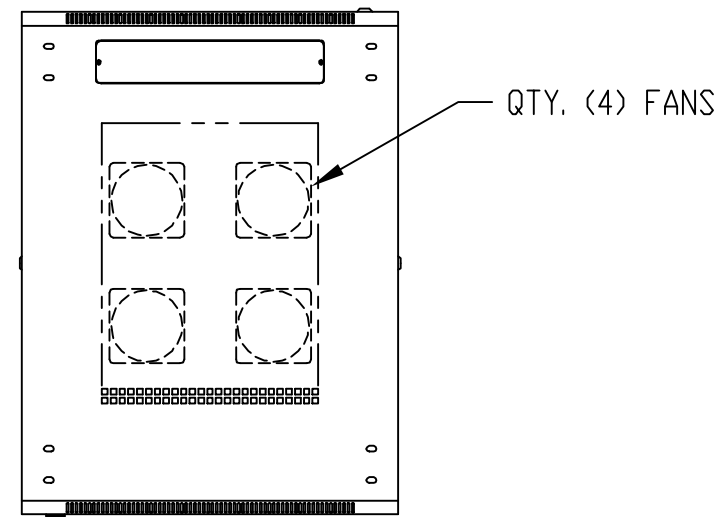

MATERIAL:
 PANEL MOUNTING RAILS - 14 GA. (0.08" [2.0] THK.) STEEL
 ALL OTHER PARTS - 18 GA. (0.05" [1.2] THK.) STEEL

FINISH:
 BLACK TEXTURED POWDER COATING

PANEL MOUNTING RAILS HAVE 0.35" [8.9] SQUARE HOLES
 ON E.I.A. UNIVERSAL HOLE SPACING

SUPPLIED HARDWARE KIT TO INCLUDE:
 QTY. (25) M6 CAGE NUT
 QTY. (25) M6 PAN HEAD SCREW
 QTY. (25) NYLON FLAT WASHER
 QTY. (4) M10 x 2.25" [57.2] LG. STEM LEVELER W/HEX NUT
 QTY. (8) KEYS

TOP VIEW

BOTTOM VIEW

TOLERANCE ALL DIMENSIONS: ±0.08" [2.0]

ITEM	REQ'D.	PART NO.	DESCRIPTION
<p>TOLERANCES: ±.005 BETWEEN HOLE CENTERS ±.015 FROM SHEARED EDGE ±.032 FROM A BENT SURFACE ±.063 BETWEEN ASSEMBLED SURFACES UNLESS OTHERWISE SPECIFIED</p>			<p>NAME: 24U BUDRACK PROFESSIONAL SERIES</p>
QTY.	USED ON	<p>MAT: AS NOTED FINISH: AS NOTED DR. DAB 6-20-08 CH. APP.</p>	<p>SCALE:  BUD INDUSTRIES, INC. WILLOUGHBY, OHIO</p> <p>DWG. NO. BRP-12212</p>